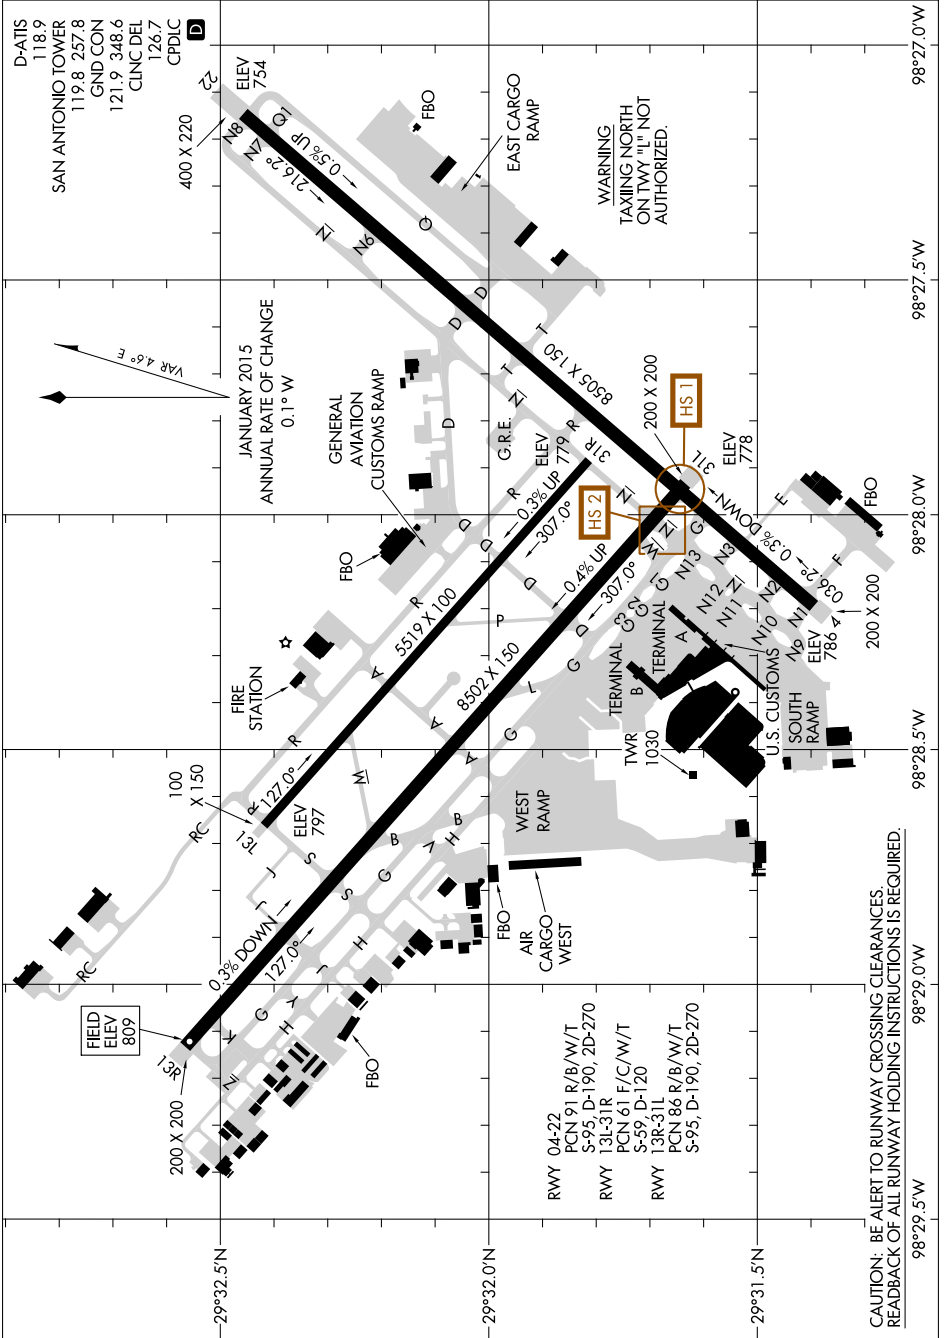

AIRPORT DIAGRAM

AL-369 (FAA)

SAN ANTONIO INTL (SAT)

SAN ANTONIO, TEXAS

SC-3, 10 OCT 2019 to 07 NOV 2019

SC-3, 10 OCT 2019 to 07 NOV 2019

CAUTION: BE ALERT TO RUNWAY CROSSING CLEARANCES. READBACK OF ALL RUNWAY HOLDING INSTRUCTIONS IS REQUIRED.

AIRPORT DIAGRAM

SAN ANTONIO, TEXAS

SAN ANTONIO INTL (SAT)