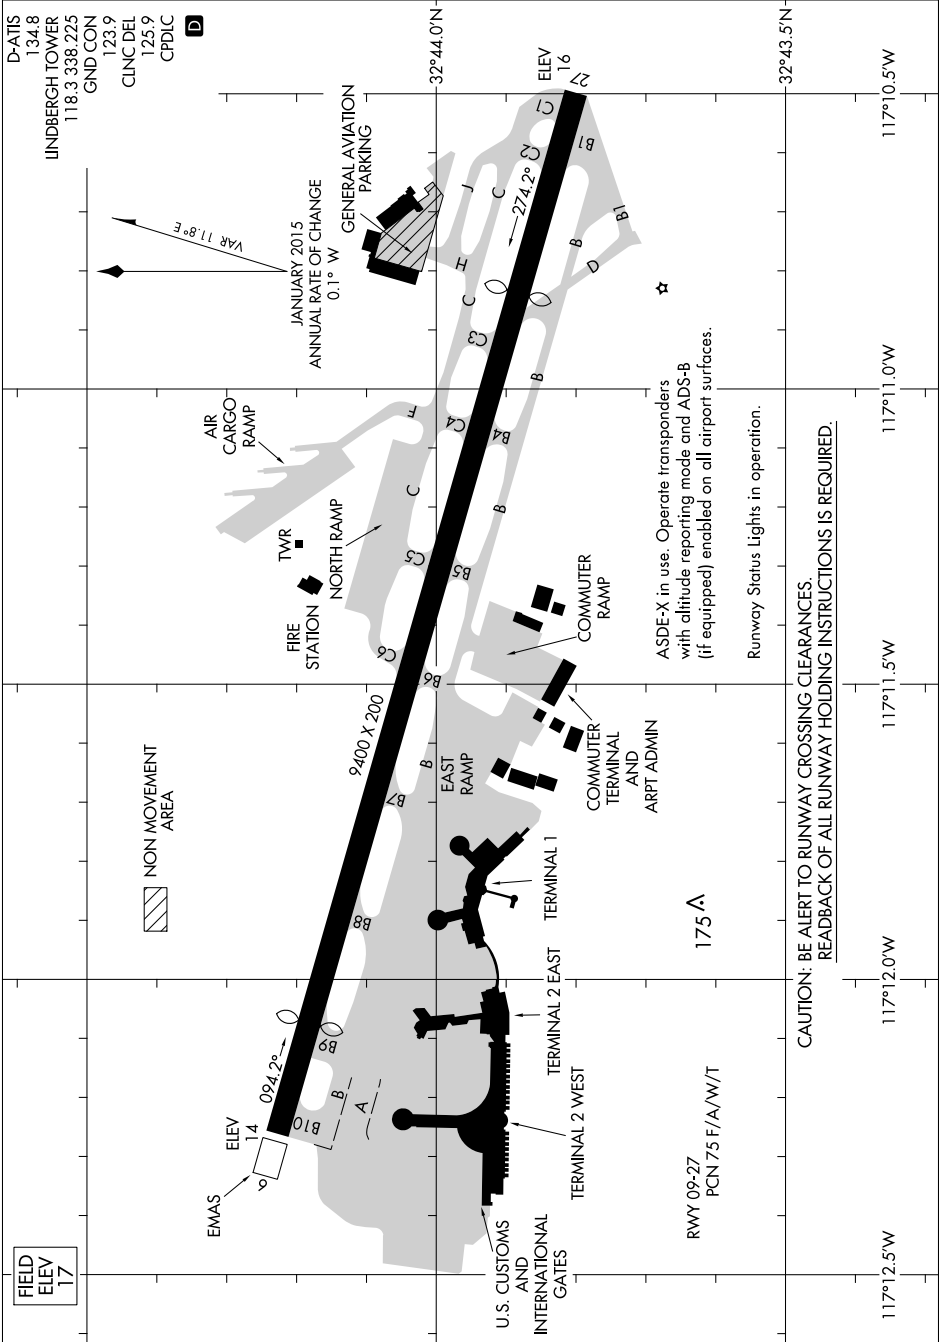

# AIRPORT DIAGRAM

AL-373 (FAA)

SAN DIEGO INTL (SAN)  
SAN DIEGO, CALIFORNIA

SW-3, 10 OCT 2019 to 07 NOV 2019

# AIRPORT DIAGRAM

SAN DIEGO, CALIFORNIA  
SAN DIEGO INTL (SAN)

SW-3, 10 OCT 2019 to 07 NOV 2019