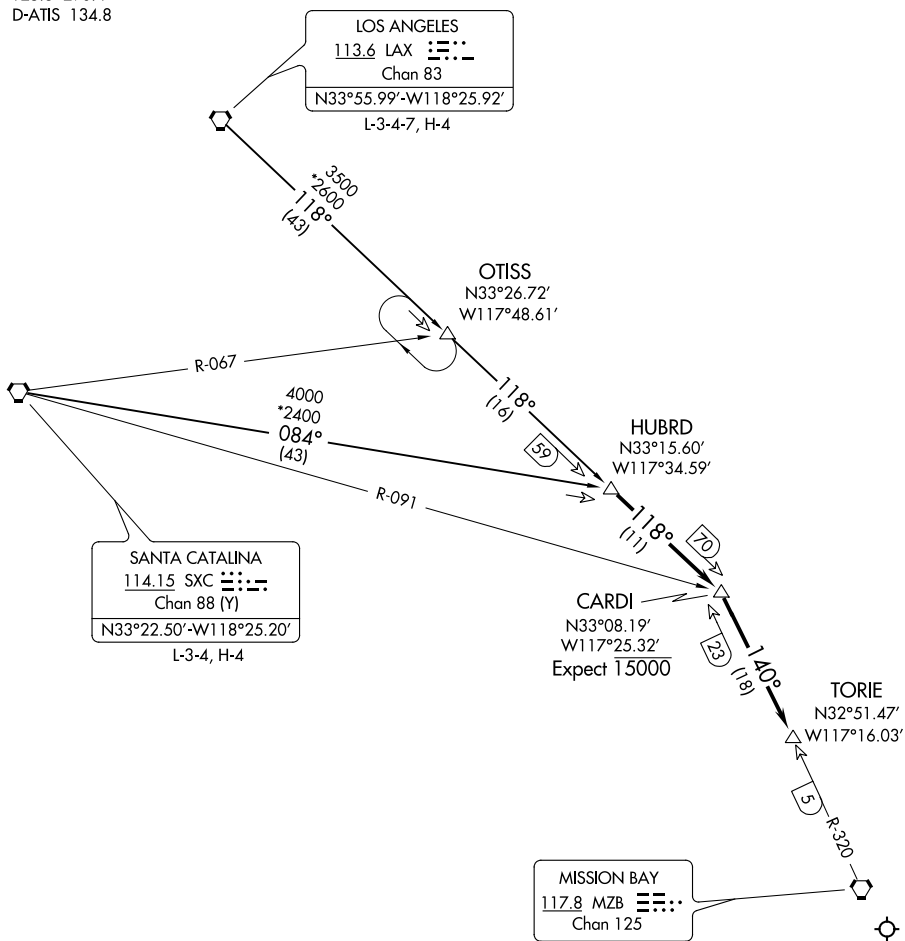

(HUBRD.HUBRD1) 19283
HUBRD ONE ARRIVAL

AL-373 (FAA)

SAN DIEGO INTL (SAN)
 SAN DIEGO, CALIFORNIA

SOCAL APP CON
 125.3 290.4
 D-ATIS 134.8

SW-3, 10 OCT 2019 to 07 NOV 2019

SW-3, 10 OCT 2019 to 07 NOV 2019

NOTE: Chart not to scale.

ARRIVAL ROUTE DESCRIPTION

LOS ANGELES TRANSITION (LAX.HUBRD1): From over LAX VORTAC on LAX R-118 to OTISS INT, then on LAX R-118 to HUBRD INT. Thence

SANTA CATALINA TRANSITION (SXC.HUBRD1): From over SXC VORTAC on SXC R-084 to HUBRD INT. Thence

. . . . From over HUBRD INT via LAX R-118 to CARDI FIX via MZB R-320 to TORIE FIX. Expect vector to final approach course.

HUBRD ONE ARRIVAL
 (HUBRD.HUBRD1) 05OCT00

SAN DIEGO, CALIFORNIA
 SAN DIEGO INTL (SAN)