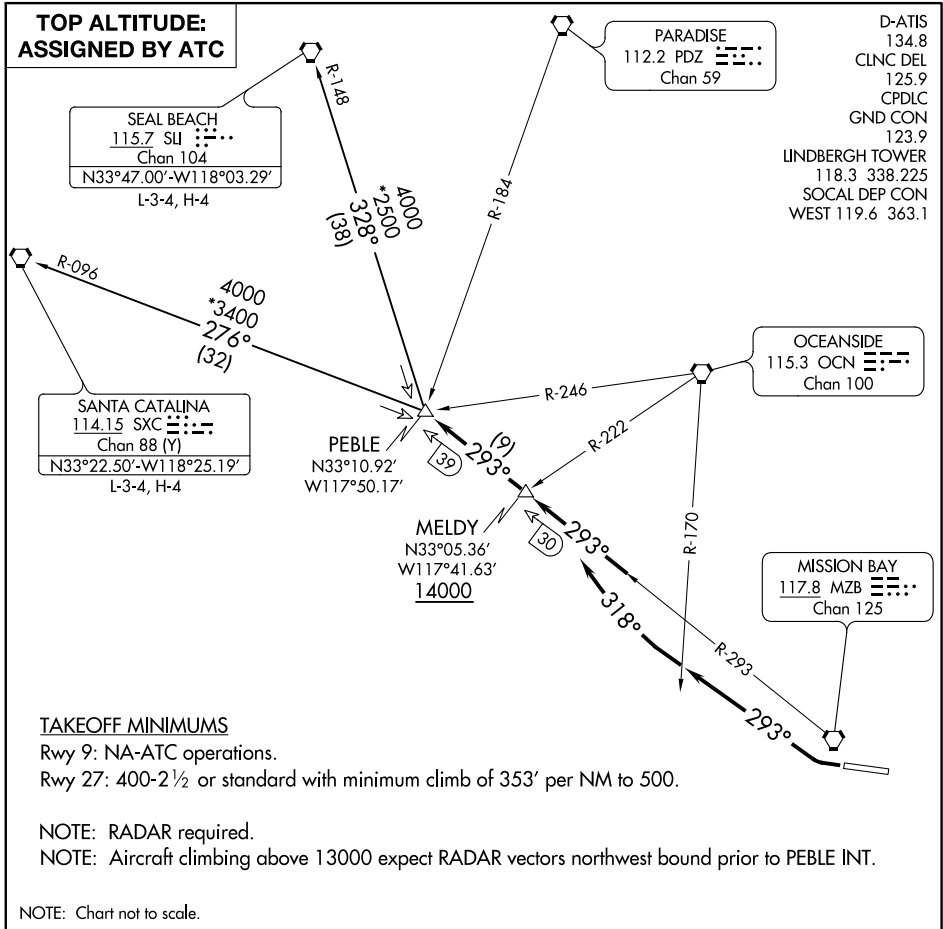

PEBLE SIX DEPARTURE

AL-373 (FAA)

SAN DIEGO INTL (SAN)
SAN DIEGO, CALIFORNIA

SW-3, 10 OCT 2019 to 07 NOV 2019

SW-3, 10 OCT 2019 to 07 NOV 2019

DEPARTURE ROUTE DESCRIPTION

TAKEOFF RUNWAY 27: Climbing right turn heading 293° until crossing OCN VORTAC R-170, then turn right heading 318° to intercept MZB VORTAC R-293 to cross MELDY INT/MZB 30 DME at or above 14000 (or lower ATC assigned altitude) then on MZB R-293 to PEBLE INT/MZB 39 DME, thence. . . .

. . . via (transition) or (assigned route). Maintain assigned altitude.

SANTA CATALINA TRANSITION (PEBLE6.SXC): From over PEBLE INT on SXC R-096 to SXC VORTAC.

SEAL BEACH TRANSITION (PEBLE6.SLI): From over PEBLE INT on SLI R-148 to SLI VORTAC.

PEBLE SIX DEPARTURE