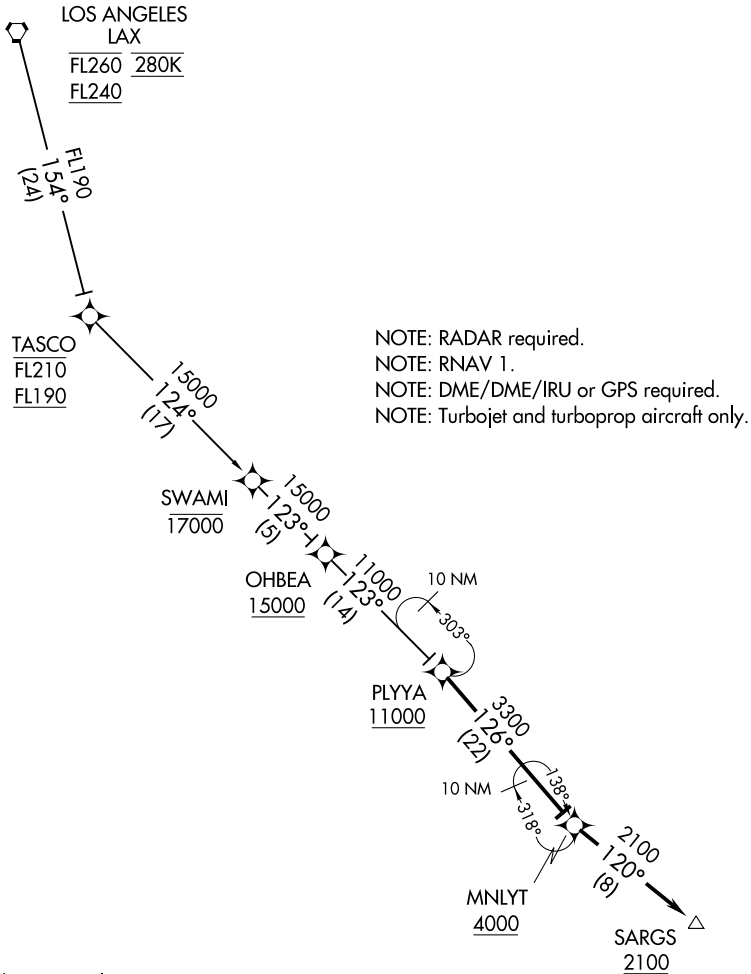

(PLYA.PLYA1) 17173

PLYA ONE ARRIVAL (RNAV)

AL-373 (FAA)

SAN DIEGO INTL (SAN)
SAN DIEGO, CALIFORNIA

SOCAL APP CON
128.1 281.4
D-ATIS 134.8

SW-3, 10 OCT 2019 to 07 NOV 2019

SW-3, 10 OCT 2019 to 07 NOV 2019

NOTE: Chart not to scale.

ARRIVAL ROUTE DESCRIPTION

LOS ANGELES TRANSITION (LAX.PLYA1)

From PLYYA on track 126° to cross MNLYT at or above 4000.

LANDING RUNWAY 9: From MNLYT on track 120° to cross SARGS at or above 2100.

Expect ILS or LOC RWY 9 approach.

PLYA ONE ARRIVAL (RNAV)

(PLYA.PLYA1) 02MAR17

SAN DIEGO, CALIFORNIA
SAN DIEGO INTL (SAN)