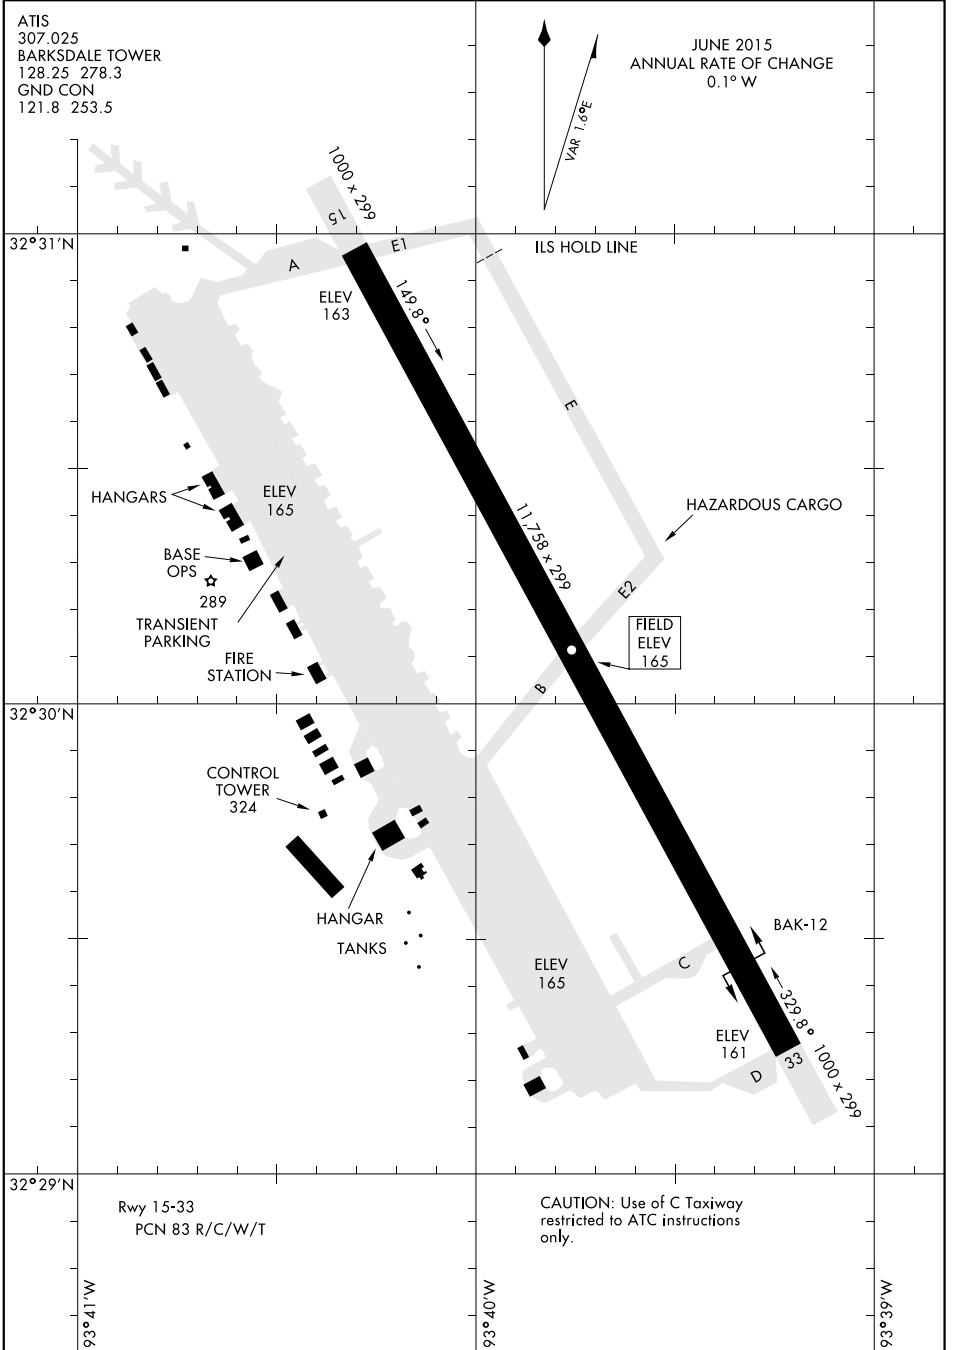

AIRPORT DIAGRAM

AFD-391 [USAF]

BARKSDALE AFB (KBAD)

BOSSIER CITY, LOUISIANA

ATIS
 307.025
 BARKSDALE TOWER
 128.25 278.3
 GND CON
 121.8 253.5

JUNE 2015
 ANNUAL RATE OF CHANGE
 0.1° W

SC-4, 10 OCT 2019 to 07 NOV 2019

SC-4, 10 OCT 2019 to 07 NOV 2019

AIRPORT DIAGRAM

BOSSIER CITY, LOUISIANA

BARKSDALE AFB (KBAD)