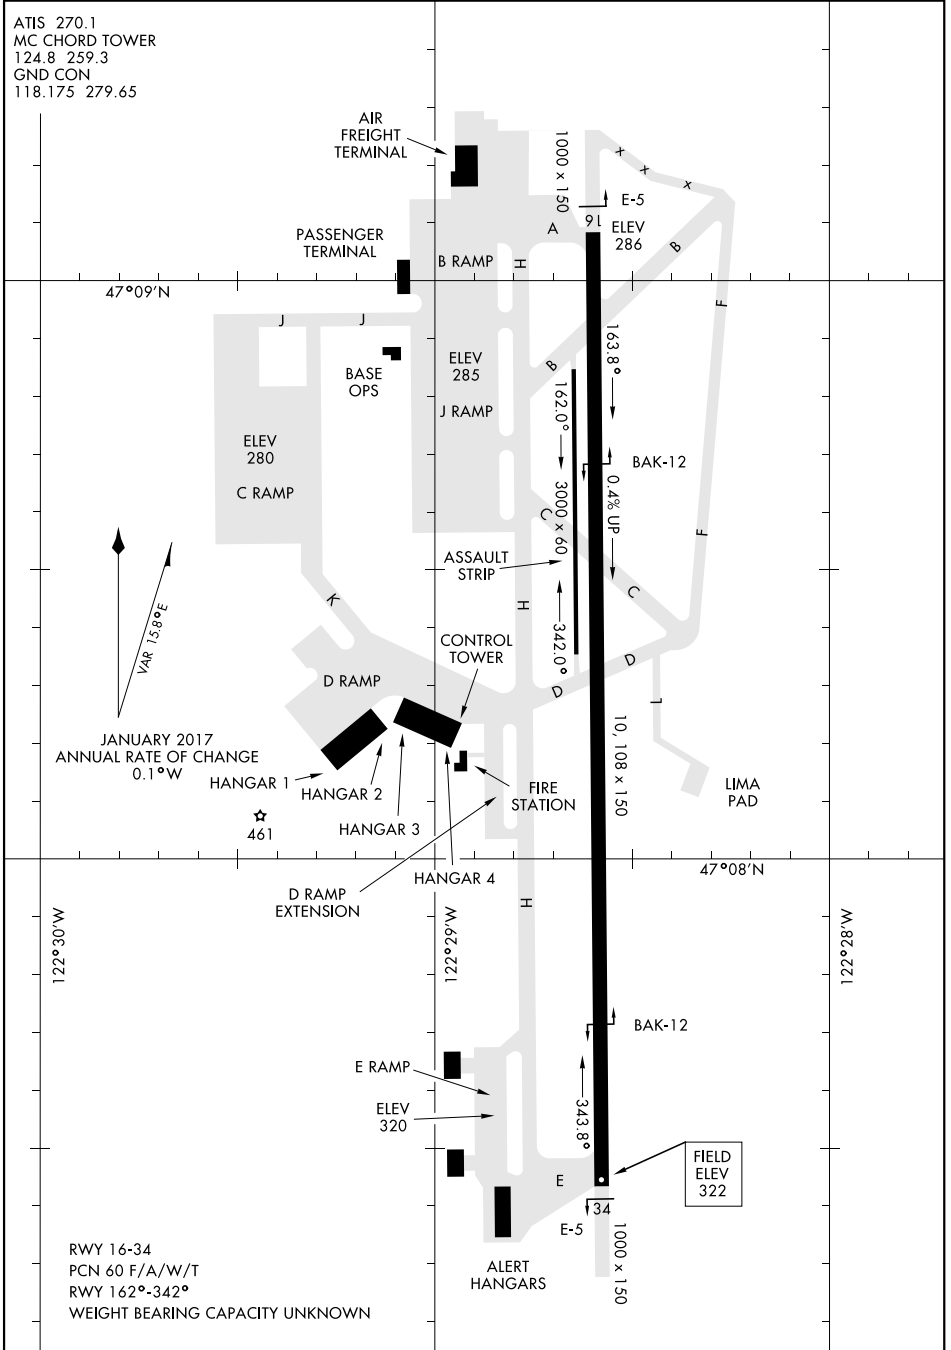

AIRPORT DIAGRAM

AFD-414 [USAF]

MC CHORD FIELD (KTCM)

TACOMA, WASHINGTON

ATIS 270.1
 MC CHORD TOWER
 124.8 259.3
 GND CON
 118.175 279.65

NW-1, 10 OCT 2019 to 07 NOV 2019

NW-1, 10 OCT 2019 to 07 NOV 2019

AIRPORT DIAGRAM

TACOMA, WASHINGTON

MC CHORD FIELD (KTCM)