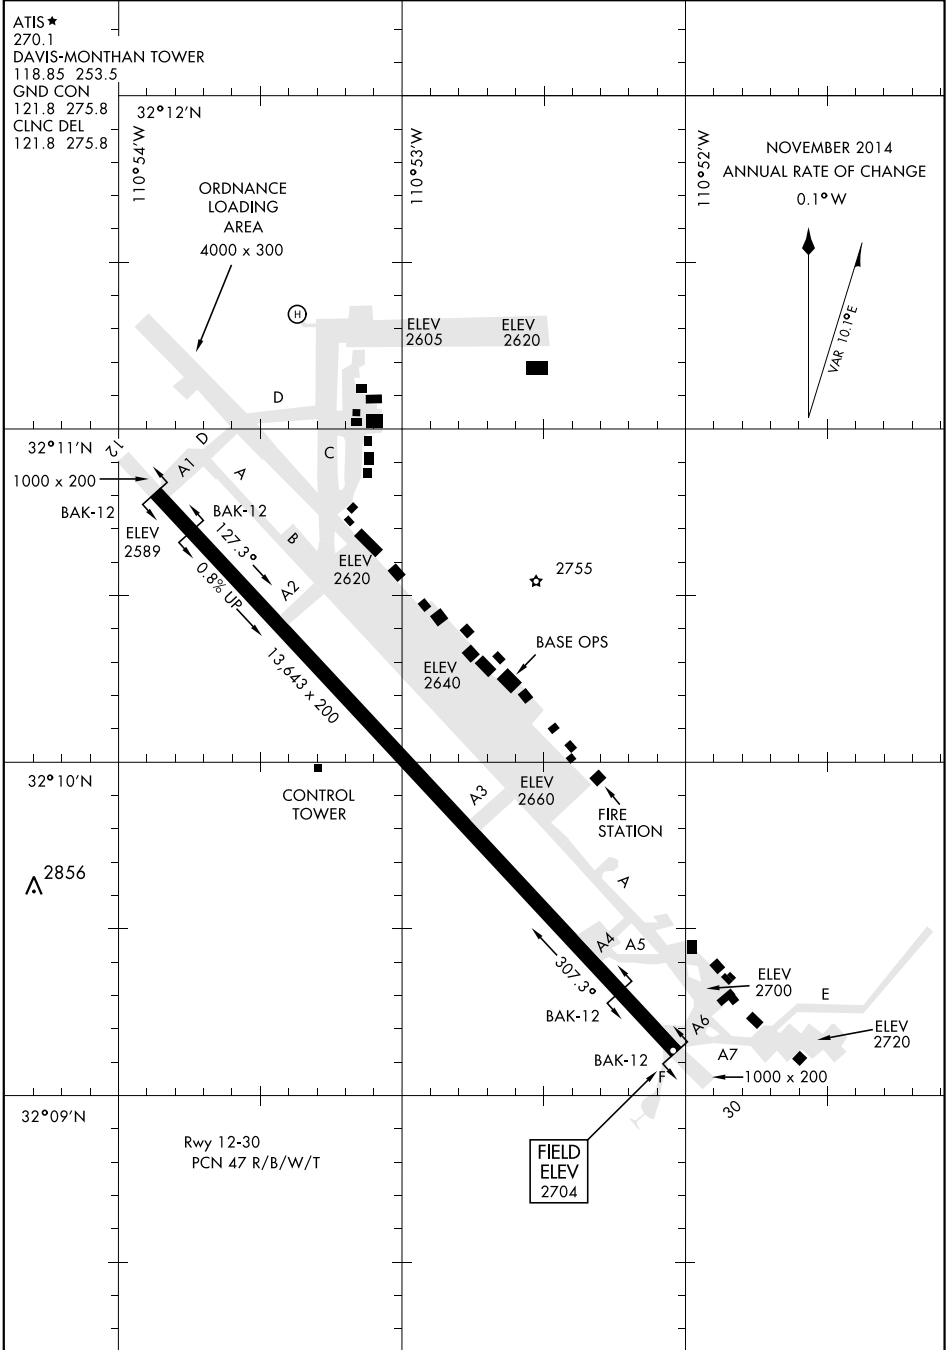

AIRPORT DIAGRAM

AFD-429 [USAF]

DAVIS-MONTHAN AFB (KDMA)

TUCSON, ARIZONA

SW-4, 10 OCT 2019 to 07 NOV 2019

SW-4, 10 OCT 2019 to 07 NOV 2019

AIRPORT DIAGRAM

TUCSON, ARIZONA
DAVIS-MONTHAN AFB (KDMA)