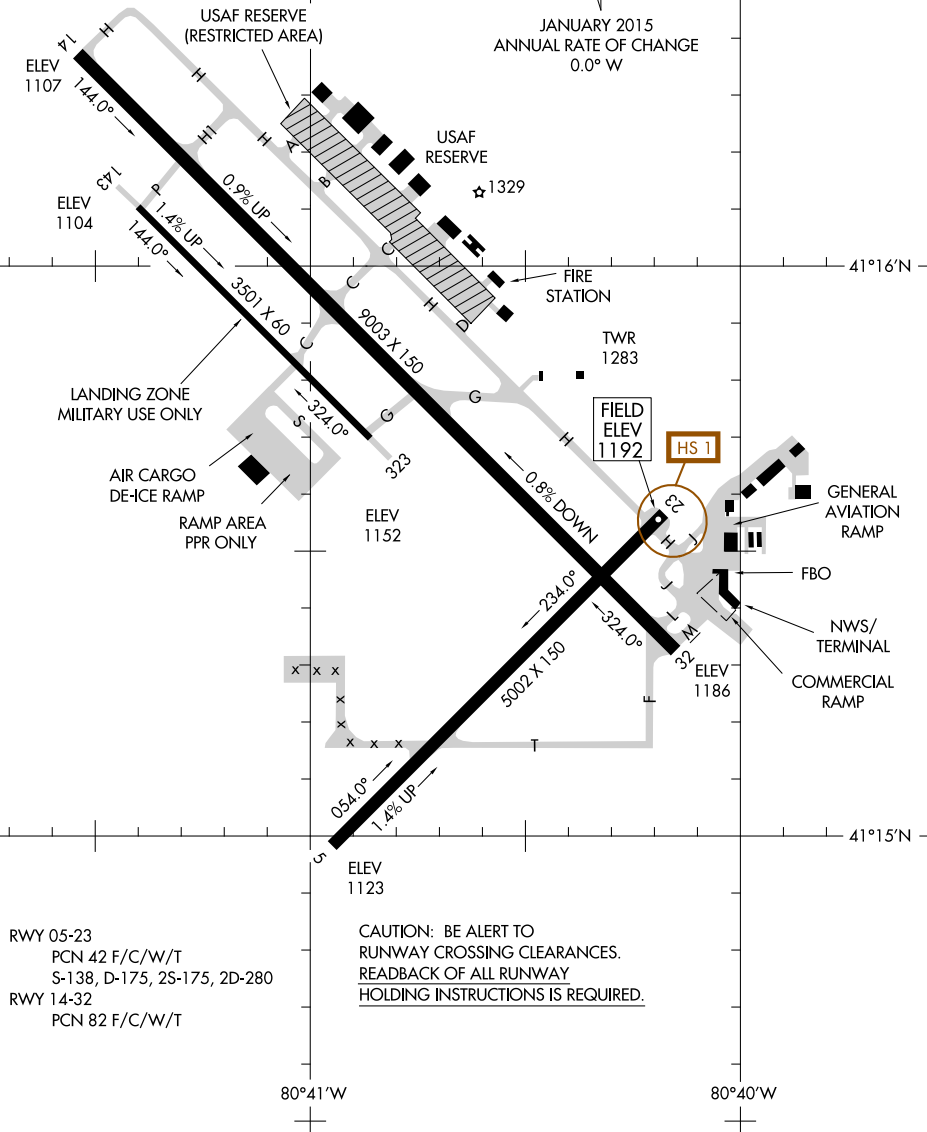

ATIS
 123.75
 YOUNGSTOWN TOWER
 119.5 263.0
 GND CON
 121.9 275.8
 CLNC DEL
 118.25

D

EC-2, 10 OCT 2019 to 07 NOV 2019

EC-2, 10 OCT 2019 to 07 NOV 2019