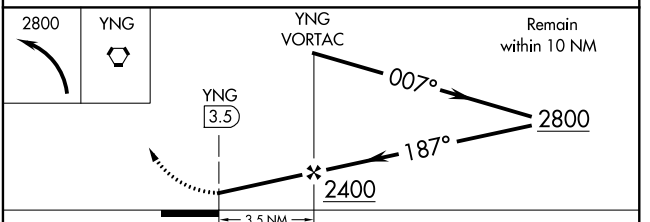

VORTAC YNG 109.0 Chan 27	APP CRS 187°	Rwy Idg TDZE Apt Elev N/A N/A 1192

VOR-A
YOUNGSTOWN-WARREN RGNL (YNG)

ASR Circling Rwy 5 NA at night.	MISSED APPROACH: Climbing left turn to 2800 direct YNG VORTAC and hold.

ATIS 123.75	YOUNGSTOWN APP CON ★ 133.95 322.3	YOUNGSTOWN TOWER 119.5 263.0	GND CON 121.9 275.8	CLNC DEL 118.25

FAF to MAP 3.5 NM					
Knots	60	90	120	150	180
Min:Sec	3:30	2:20	1:45	1:24	1:10
CATEGORY	A	B	C	D	
CIRCLING	1640-1 444 (500-1)	1660-1 464 (500-1)	1740-1½ 548 (600-1½)	1760-2 564 (600-2)	

EC-2, 10 OCT 2019 to 07 NOV 2019

EC-2, 10 OCT 2019 to 07 NOV 2019