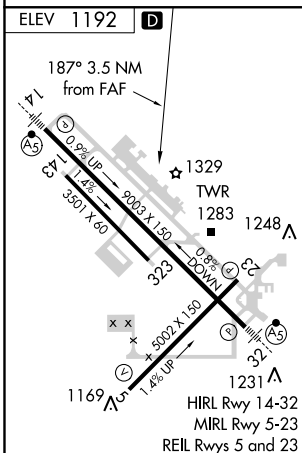

VORTAC YNG 109.0 Chan 27	APP CRS 187°	Rwy Idg TDZE Apt Elev N/A N/A 1192
--	------------------------	--

VOR-A
YOUNGSTOWN-WARREN RGNL (YNG)

ASR Circling Rwy 5 NA at night.	MISSED APPROACH: Climbing left turn to 2800 direct YNG VORTAC and hold.
---	---

FAF to MAP 3.5 NM					
Knots	60	90	120	150	180
Min:Sec	3:30	2:20	1:45	1:24	1:10
CATEGORY	A	B	C	D	
CIRCLING	1640-1 444 (500-1)	1660-1 464 (500-1)	1740-1½ 548 (600-1½)	1760-2 564 (600-2)	

EC-2, 10 OCT 2019 to 07 NOV 2019