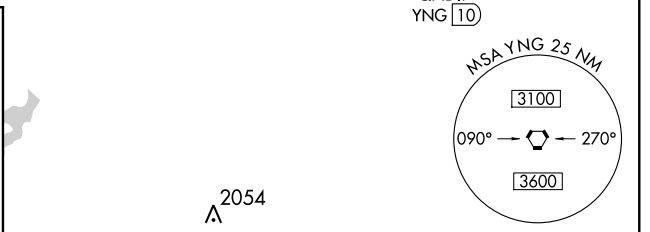

VORTAC YNG 109.0 Chan 27	APP CRS 187°	Rwy Idg TDZE Apt Elev N/A N/A 1192

VOR-A
YOUNGSTOWN-WARREN RGNL (YNG)

ASR Circling Rwy 5 NA at night.	MISSED APPROACH: Climbing left turn to 2800 direct YNG VORTAC and hold.

ATIS 123.75	YOUNGSTOWN APP CON ★ 133.95 322.3	YOUNGSTOWN TOWER 119.5 263.0	GND CON 121.9 275.8	CLNC DEL 118.25

FAF to MAP 3.5 NM					
Knots	60	90	120	150	180
Min:Sec	3:30	2:20	1:45	1:24	1:10
CATEGORY	A	B	C	D	
CIRCLING	1640-1 444 (500-1)	1660-1 464 (500-1)	1740-1½ 548 (600-1½)	1760-2 564 (600-2)	

EC-2, 10 OCT 2019 to 07 NOV 2019

EC-2, 10 OCT 2019 to 07 NOV 2019