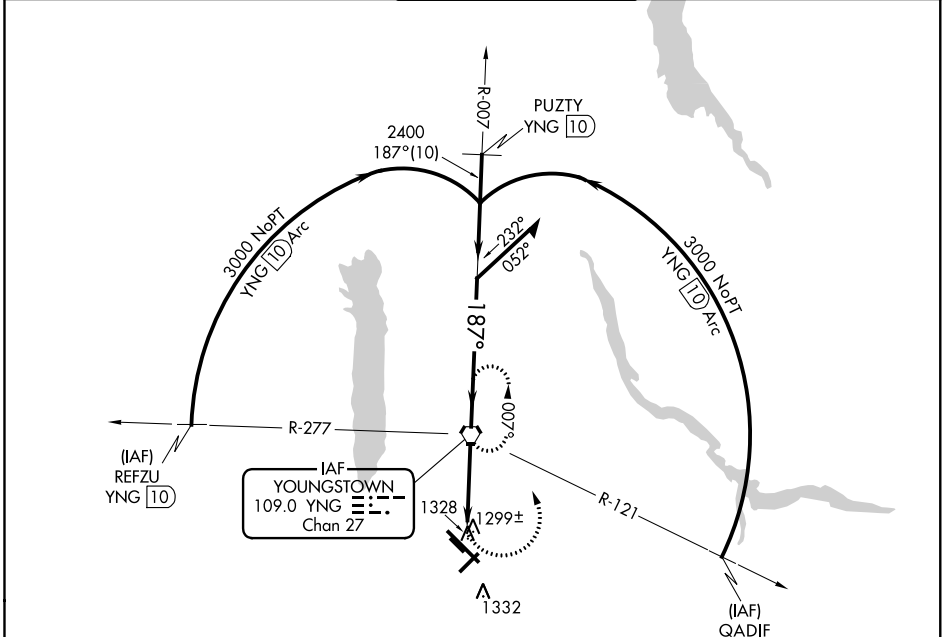

VORTAC YNG 109.0 Chan 27	APP CRS 187°	Rwy Idg TDZE Apt Elev N/A N/A 1192
--	------------------------	--

VOR-A
YOUNGSTOWN-WARREN RGNL (YNG)

ASR Circling Rwy 5 NA at night.	MISSED APPROACH: Climbing left turn to 2800 direct YNG VORTAC and hold.
---	---

FAF to MAP 3.5 NM					
Knots	60	90	120	150	180
Min:Sec	3:30	2:20	1:45	1:24	1:10
CATEGORY	A	B	C	D	
CIRCLING	1640-1 444 (500-1)	1660-1 464 (500-1)	1740-1½ 548 (600-1½)	1760-2 564 (600-2)	

EC-2, 10 OCT 2019 to 07 NOV 2019

EC-2, 10 OCT 2019 to 07 NOV 2019