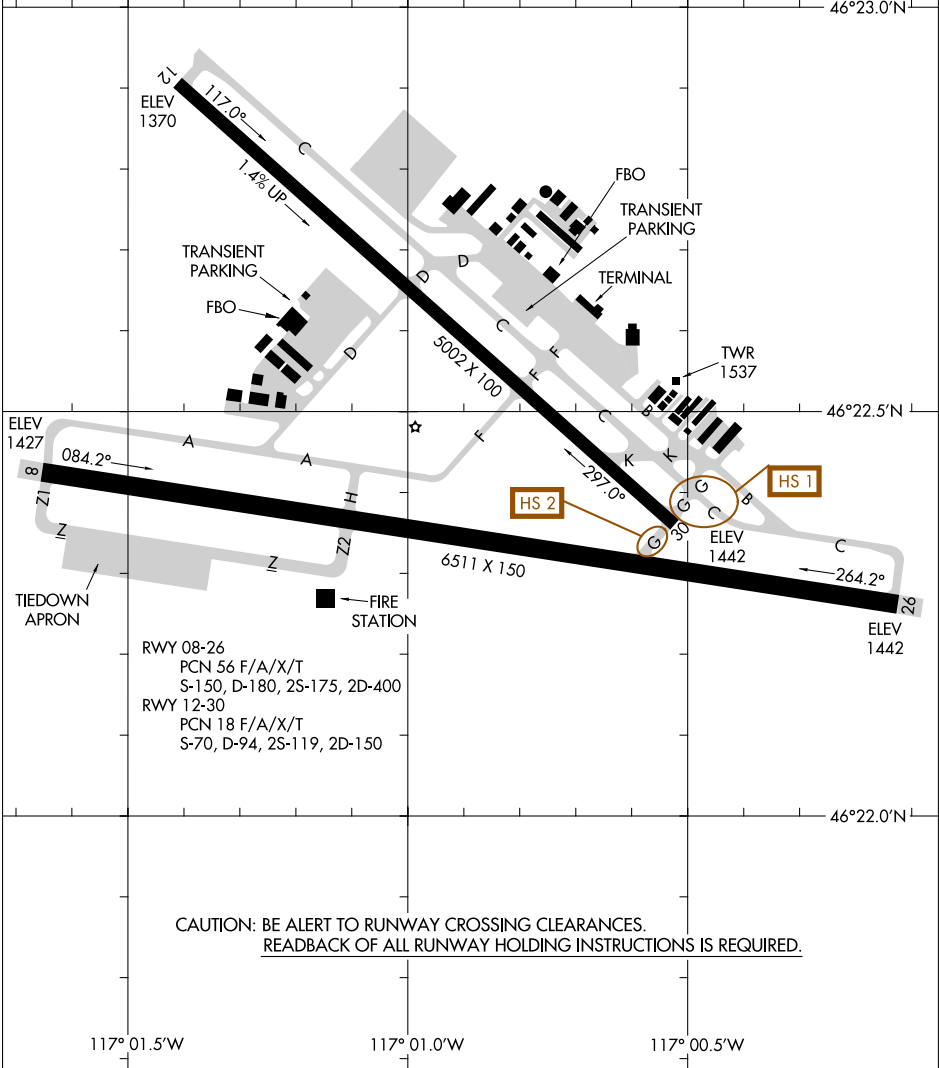

FIELD
ELEV
1442

ASOS
135.575
LEWISTON TOWER★
119.4 318.8
GND CON
121.9
D

↑
VAR 14.6° E
JANUARY 2015
ANNUAL RATE OF CHANGE
0.1° W

NW-1, 10 OCT 2019 to 07 NOV 2019

NW-1, 10 OCT 2019 to 07 NOV 2019

CAUTION: BE ALERT TO RUNWAY CROSSING CLEARANCES.
READBACK OF ALL RUNWAY HOLDING INSTRUCTIONS IS REQUIRED.