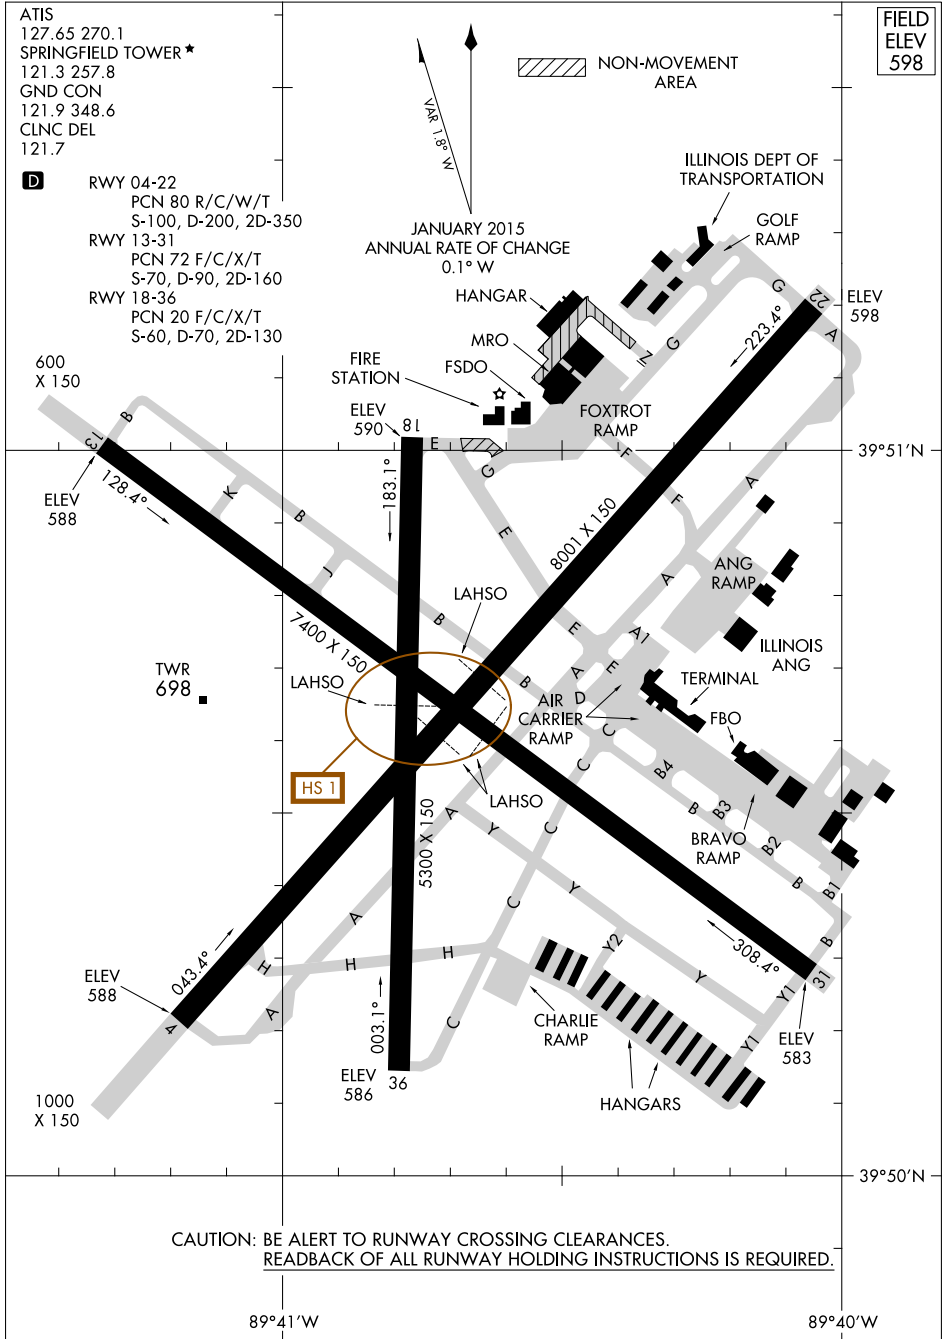

19003

# AIRPORT DIAGRAM

ABRAHAM LINCOLN CAPITAL (SPI)  
SPRINGFIELD, ILLINOIS

EC-3, 10 OCT 2019 to 07 NOV 2019

EC-3, 10 OCT 2019 to 07 NOV 2019

# AIRPORT DIAGRAM

SPRINGFIELD, ILLINOIS  
ABRAHAM LINCOLN CAPITAL (SPI)

19003