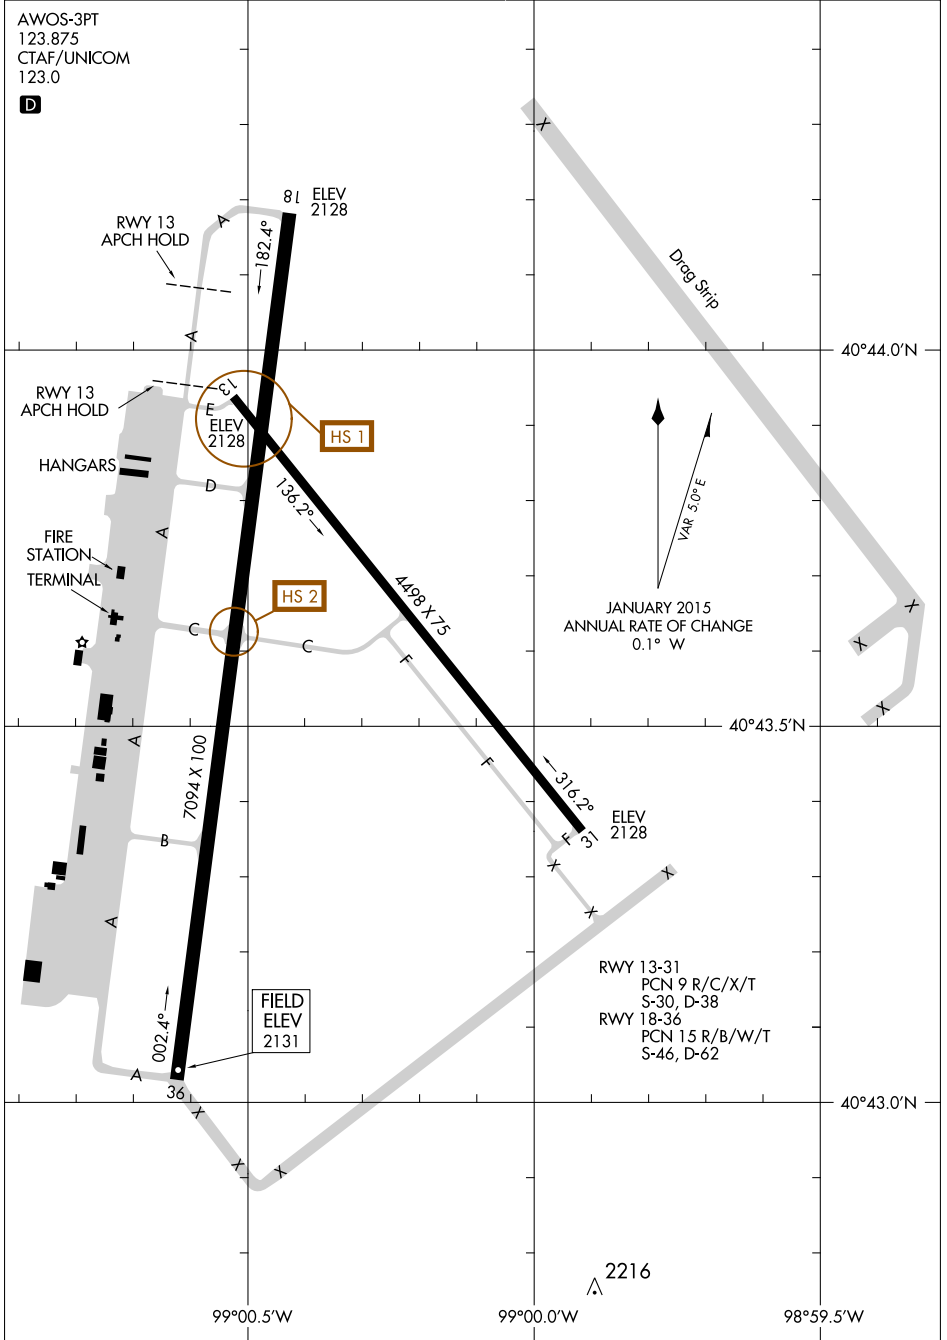

18256

AIRPORT DIAGRAM

AL-541 (FAA)

KEARNEY RGNL (EAR)
KEARNEY, NEBRASKA

AWOS-3PT
123.875
CTAF/UNICOM
123.0

D

NC-2, 10 OCT 2019 to 07 NOV 2019

NC-2, 10 OCT 2019 to 07 NOV 2019

AIRPORT DIAGRAM

18256

KEARNEY, NEBRASKA
KEARNEY RGNL (EAR)