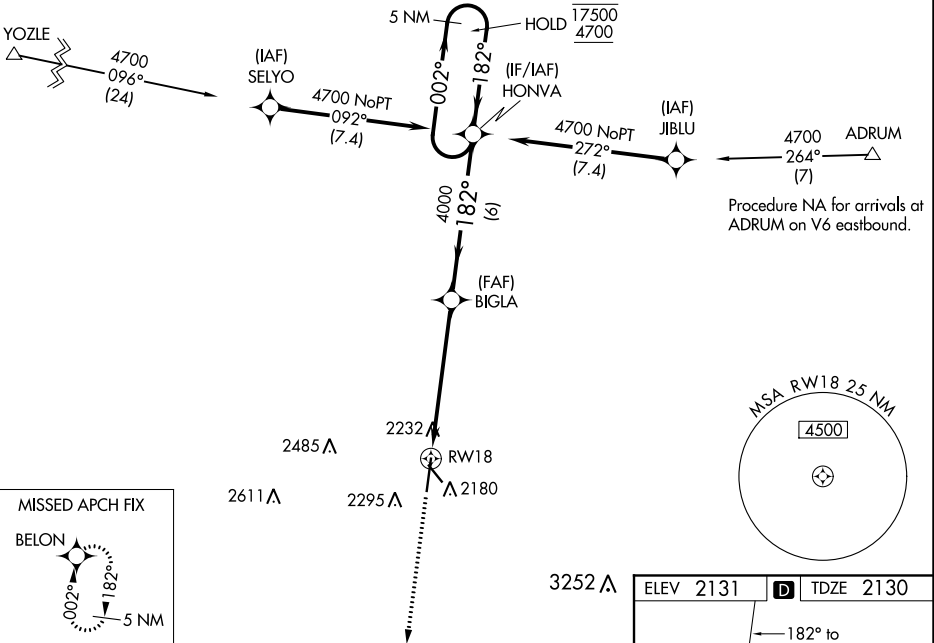

WAAS CH 86213 W18A	APP CRS 182°	Rwy Idg 7094 TDZE 2130 Apt Elev 2131
--	------------------------	---

RNAV (GPS) RWY 18

KEARNEY RGNL (E.A.R.)

RNP APCH.		MISSED APPROACH: Climb to 4700 direct BELOM and hold.
<p>⚠ For uncompensated Baro-VNAV systems, LNAV/VNAV NA below -23°C or above 54°C.</p>		
AWOS-3PT 123.875	MINNEAPOLIS CENTER 119.4 278.8	UNICOM 123.0 (CTAF) Ⓛ

Procedure NA for arrivals at YOZLE on V219 southwest bound.

NC-2, 10 OCT 2019 to 07 NOV 2019

NC-2, 10 OCT 2019 to 07 NOV 2019

ELEV 2131	D TDZE 2130
-----------	--------------------

HIRL Rwy 18-36 **Ⓛ**
MIRL Rwy 13-31 **Ⓛ**
REIL Rwy 18 **Ⓛ**