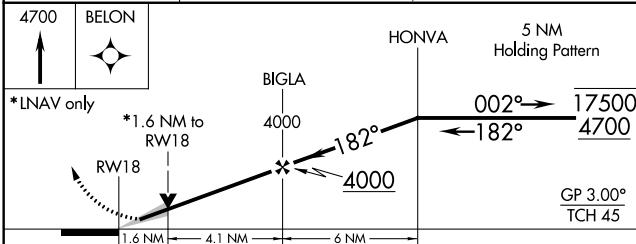

WAAS CH 86213 W18A	APP CRS 182°	Rwy Idg 7094 TDZE 2130 Apt Elev 2131
--	------------------------	---

RNAV (GPS) RWY 18

KEARNEY RGNL (E.A.R.)

RNP APCH.		MISSED APPROACH: Climb to 4700 direct BELOM and hold.
<p>⚠ For uncompensated Baro-VNAV systems, LNAV/VNAV NA below -23°C or above 54°C.</p>		
AWOS-3PT 123.875	MINNEAPOLIS CENTER 119.4 278.8	UNICOM 123.0 (CTAF) Ⓛ

Procedure NA for arrivals at YOZLE on V219 southwest bound.

NC-2, 10 OCT 2019 to 07 NOV 2019

NC-2, 10 OCT 2019 to 07 NOV 2019

ELEV 2131	D TDZE 2130
-----------	--------------------

HIRL Rwy 18-36 **Ⓛ**
MIRL Rwy 13-31 **Ⓛ**
REIL Rwy 18 **Ⓛ**