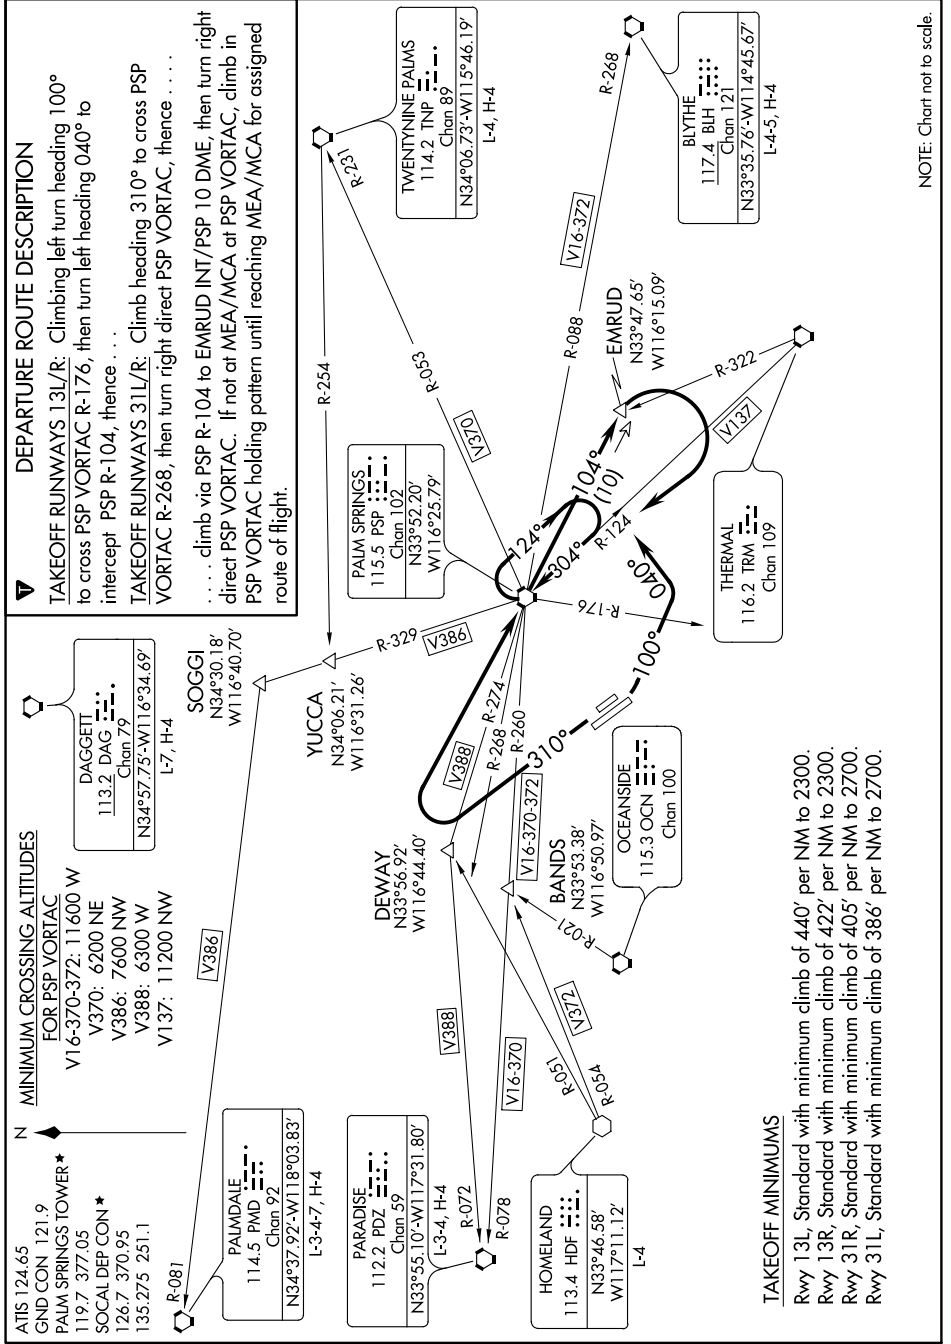

# CATHEDRAL ONE DEPARTURE

AL-545 (FAA)

PALM SPRINGS INTL (PSP)  
PALM SPRINGS, CALIFORNIA

610Z AON Z07 07 10 OCT 2019 10:10:00 19171 19171

# CATHEDRAL ONE DEPARTURE

PALM SPRINGS, CALIFORNIA  
PALM SPRINGS INTL (PSP)

NOTE: Chart not to scale.

SW-3, 10 OCT 2019 to 07 NOV 2019