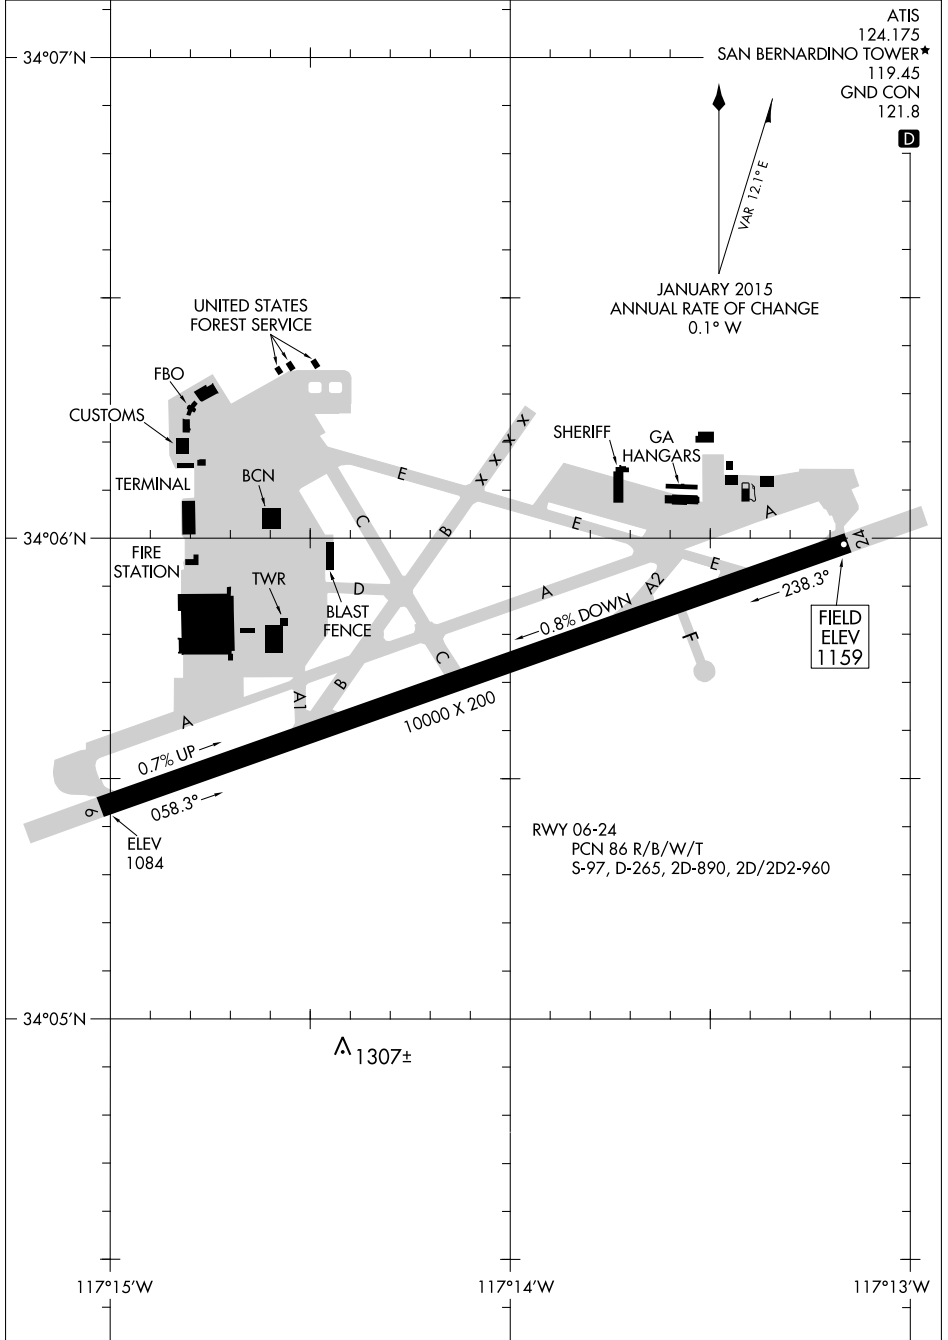

19283

AIRPORT DIAGRAM

AL-547 (FAA)

SAN BERNARDINO INTL (SBD)
SAN BERNARDINO, CALIFORNIA

ATIS
124.175
SAN BERNARDINO TOWER*
119.45
GND CON
121.8

D

JANUARY 2015
ANNUAL RATE OF CHANGE
0.1° W

SW-3, 10 OCT 2019 to 07 NOV 2019

SW-3, 10 OCT 2019 to 07 NOV 2019

AIRPORT DIAGRAM

19283

SAN BERNARDINO, CALIFORNIA
SAN BERNARDINO INTL (SBD)