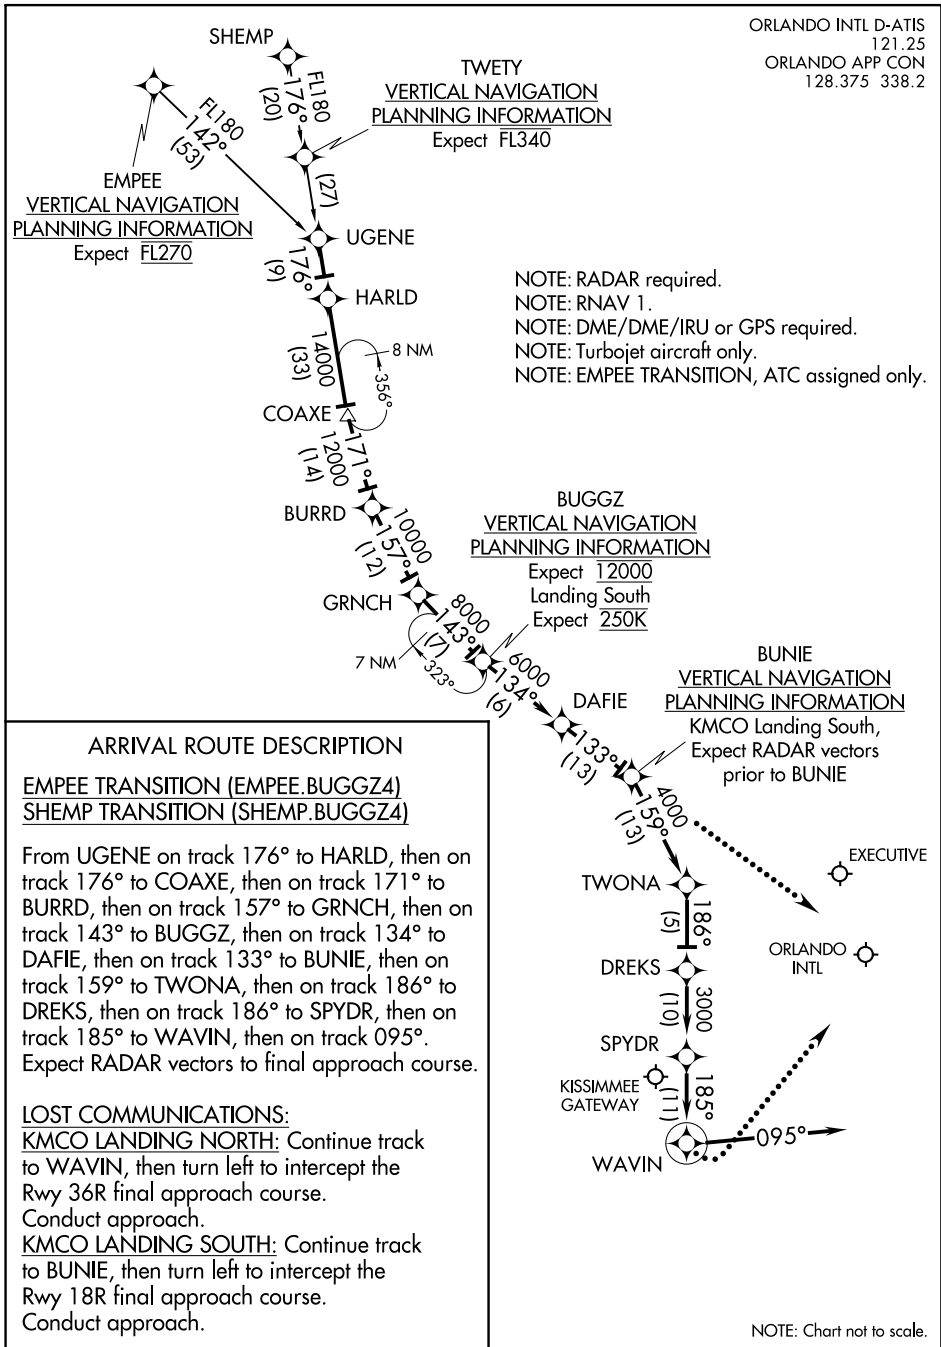

BUGGZ FOUR ARRIVAL (RNAV)

ORLANDO, FLORIDA

ORLANDO INTL D-ATIS 121.25
ORLANDO APP CON 128.375 338.2

ARRIVAL ROUTE DESCRIPTION

EMPEE TRANSITION (EMPEE.BUGGZ4)
SHEMP TRANSITION (SHEMP.BUGGZ4)

From UGENE on track 176° to HARLD, then on track 176° to COAXE, then on track 171° to BURRD, then on track 157° to GRNCH, then on track 143° to BUGGZ, then on track 134° to DAFIE, then on track 133° to BUNIE, then on track 159° to TWONA, then on track 186° to DREKS, then on track 186° to SPYDR, then on track 185° to WAVIN, then on track 095°. Expect RADAR vectors to final approach course.

LOST COMMUNICATIONS:

KMCO LANDING NORTH: Continue track to WAVIN, then turn left to intercept the Rwy 36R final approach course. Conduct approach.

KMCO LANDING SOUTH: Continue track to BUNIE, then turn left to intercept the Rwy 18R final approach course. Conduct approach.

NOTE: Chart not to scale.

BUGGZ FOUR ARRIVAL (RNAV)

ORLANDO, FLORIDA