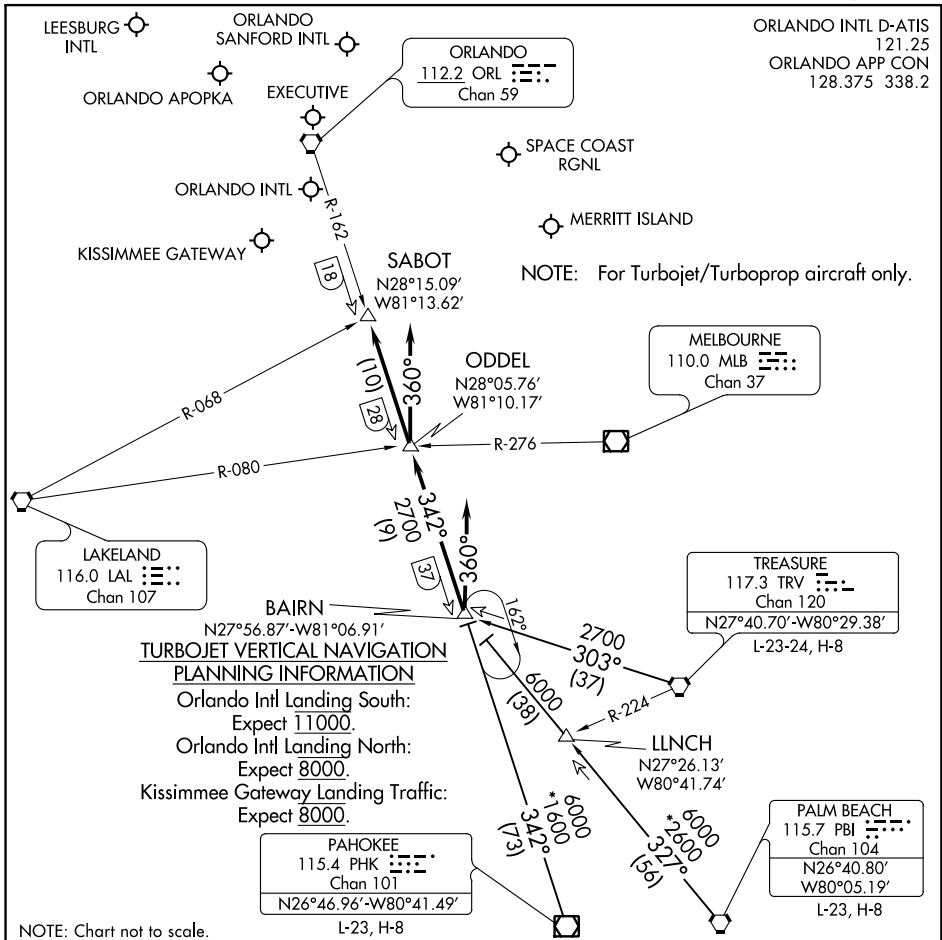

GOOFY SEVEN ARRIVAL

AL-571 (FAA)

ORLANDO, FLORIDA

SE-3, 10 OCT 2019 to 07 NOV 2019

SE-3, 10 OCT 2019 to 07 NOV 2019

ARRIVAL ROUTE DESCRIPTION

PAHOKEE TRANSITION (PHK.GOOFY7): From over PHK VOR/DME on PHK R-342 to BAI RN INT.

Thence . . .

PALM BEACH TRANSITION (PBI.GOOFY7): From over PBI VORTAC on PBI R-327 to BAI RN INT.

Thence . . .

TREASURE TRANSITION (TRV.GOOFY7): From over TRV VORTAC on TRV R-303 to BAI RN INT.

Thence . . .

ORLANDO INTL:

. . . Rwy 17/18: From over BAI RN INT on ORL VORTAC R-162 to ODDEL INT. Depart ODDEL INT heading 360° for vector to final approach course.

. . . Rwy 35/36: Depart BAI RN INT heading 360° for vector to final approach course.

LEESBURG INTL: . . . From over BAI RN INT on ORL VORTAC R-162 to SABOT INT. Expect RADAR vectors to the airport.

ALL OTHER AIRPORTS: . . . From over BAI RN INT on ORL VORTAC R-162 to SABOT INT.

Expect RADAR vectors to final approach course.