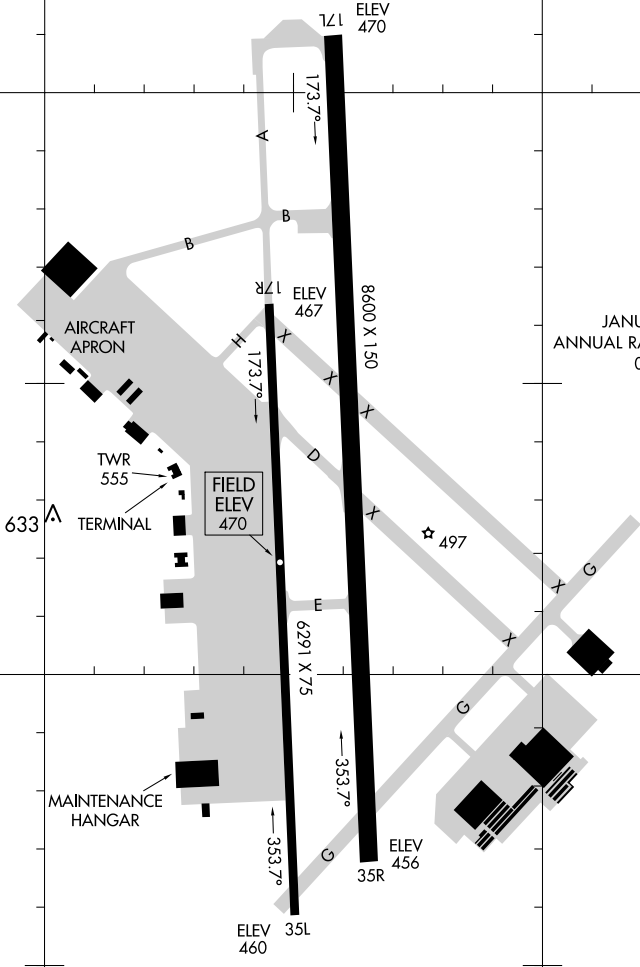

18200

AIRPORT DIAGRAM

AL-579 (FAA)

TSTC WACO (CNW)
WACO, TEXAS

AWOS-3
134.225
TSTC TOWER ★
124.0 255.7
GND CON
121.7

31°39'N
31°38'N
VAR 3.8° E
JANUARY 2015
ANNUAL RATE OF CHANGE
0.1° W

SC-3, 10 OCT 2019 to 07 NOV 2019

SC-3, 10 OCT 2019 to 07 NOV 2019

RWY 17L-35R
S-50, D-200, 2S-175, 2D-450
RWY 17R-35L
S-25, D-76, 2S-96, 2D-140

AIRPORT DIAGRAM

18200

WACO, TEXAS
TSTC WACO (CNW)