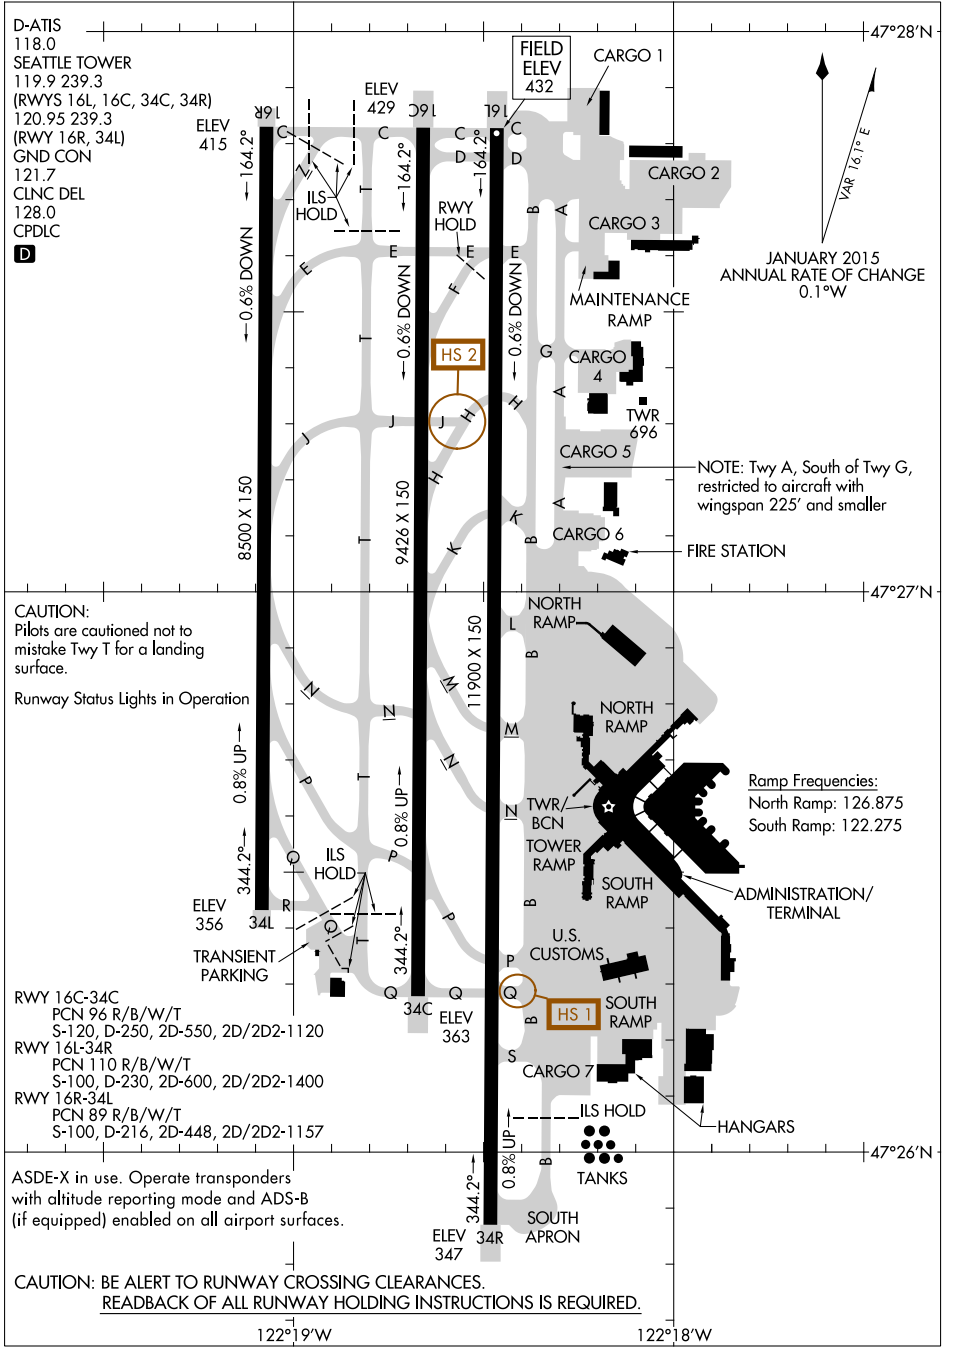

AIRPORT DIAGRAM

AL-582 (FAA)

SEATTLE-TACOMA INTL (SEA)
SEATTLE, WASHINGTON

NW-1, 10 OCT 2019 to 07 NOV 2019

NW-1, 10 OCT 2019 to 07 NOV 2019

AIRPORT DIAGRAM

SEATTLE, WASHINGTON
SEATTLE-TACOMA INTL (SEA)