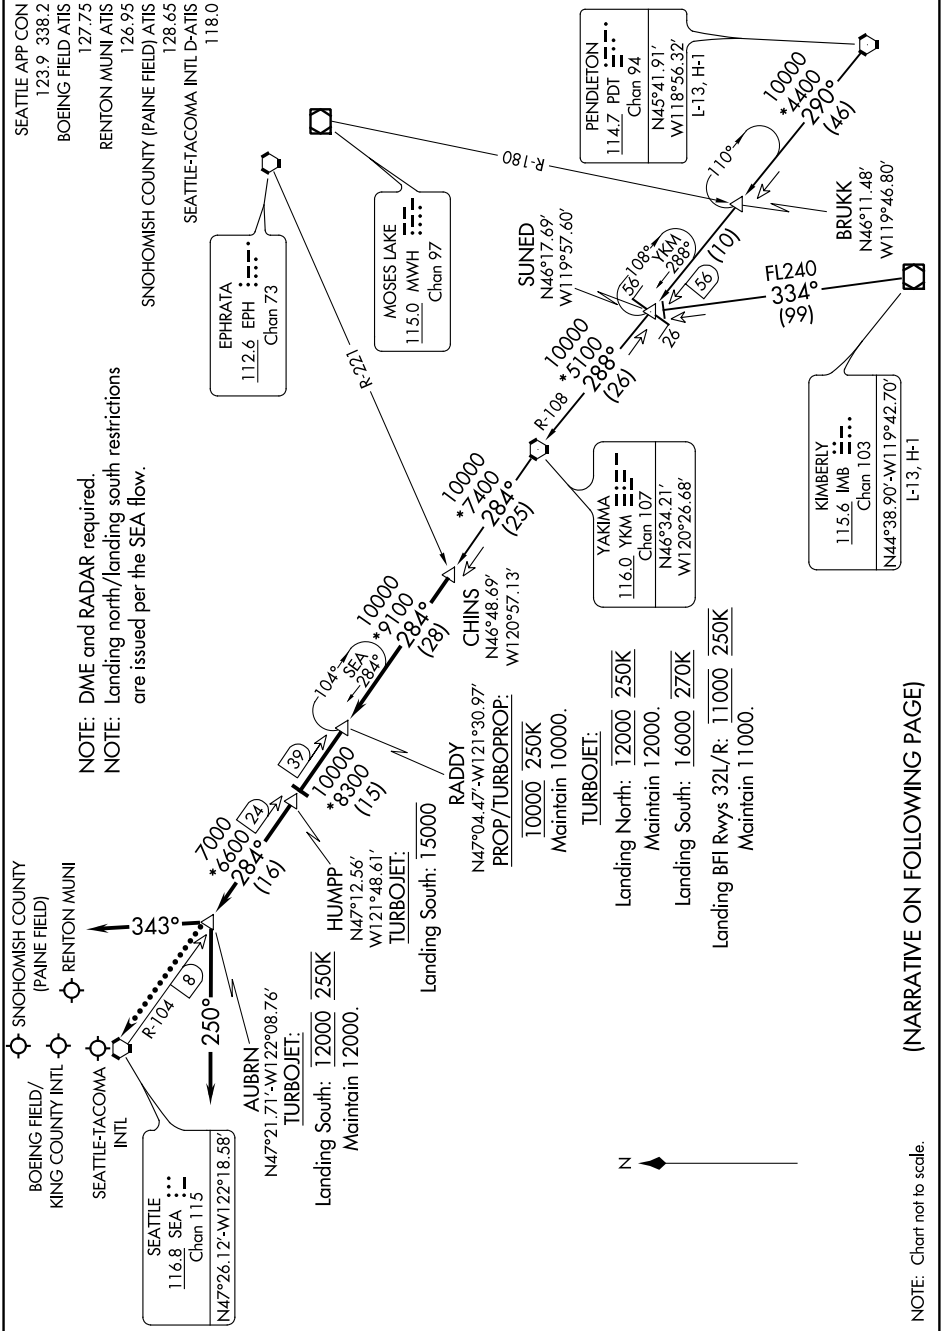

CHINS THREE ARRIVAL

61.0Z AON Z 01 10 OCT 2017 01 '1'-MN

NW-1, 10 OCT 2019 to 07 NOV 2019

(NARRATIVE ON FOLLOWING PAGE)

CHINS THREE ARRIVAL