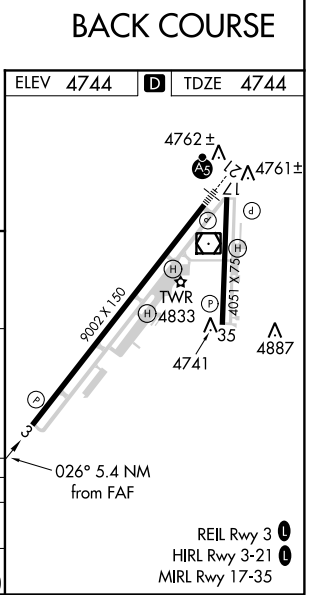

LOC/DME I-HDA 111.1 Chan 48	APP CRS 026°	Rwy Idg TDZE Apt Elev	9002 4744 4744
--	------------------------	-----------------------------	---

LOC BC RWY 3

IDAHO FALLS RGNL (IDA)

DME required.		MISSED APPROACH: Climb to 7000 on I-HDA localizer NE course 026° to YAGUP/I-HDA 13.8 DME and hold.				
ATIS 135.325	SALT LAKE CENTER 128.35 239.25	IDAHO FALLS TOWER * 118.5 (CTAF) 0 257.8	GND CON 121.7	CLNC DEL 121.7	GCO 121.725	UNICOM 122.95

NW-1, 10 OCT 2019 to 07 NOV 2019

NW-1, 10 OCT 2019 to 07 NOV 2019