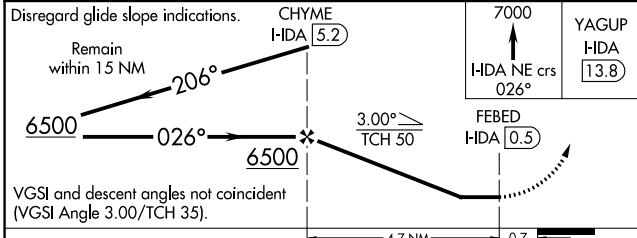

LOC/DME I-HDA 111.1 Chan 48	APP CRS 026°	Rwy Idg TDZE Apt Elev	9002 4744 4744
--	------------------------	-----------------------------	---

LOC BC RWY 3

IDAHO FALLS RGNL (IDA)

DME required.		MISSED APPROACH: Climb to 7000 on I-HDA localizer NE course 026° to YAGUP/I-HDA 13.8 DME and hold.				
ATIS 135.325	SALT LAKE CENTER 128.35 239.25	IDAHO FALLS TOWER * 118.5 (CTAF) 0 257.8	GND CON 121.7	CLNC DEL 121.7	GCO 121.725	UNICOM 122.95