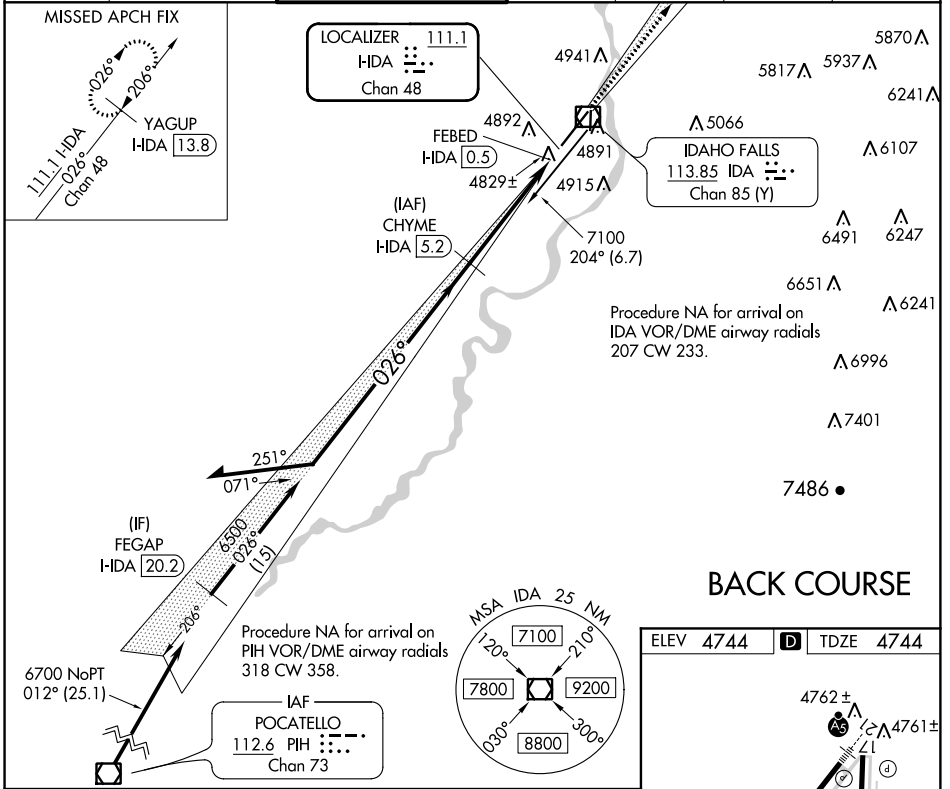

LOC/DME I-HDA 111.1 Chan 48	APP CRS 026°	Rwy Idg TDZE Apt Elev	9002 4744 4744
--	------------------------	-----------------------------	---

LOC BC RWY 3

IDAHO FALLS RGNL (IDA)

DME required.		MISSED APPROACH: Climb to 7000 on I-HDA localizer NE course 026° to YAGUP/I-HDA 13.8 DME and hold.				
ATIS 135.325	SALT LAKE CENTER 128.35 239.25	IDAHO FALLS TOWER * 118.5 (CTAF) 0 257.8	GND CON 121.7	CLNC DEL 121.7	GCO 121.725	UNICOM 122.95

NW-1, 10 OCT 2019 to 07 NOV 2019

NW-1, 10 OCT 2019 to 07 NOV 2019