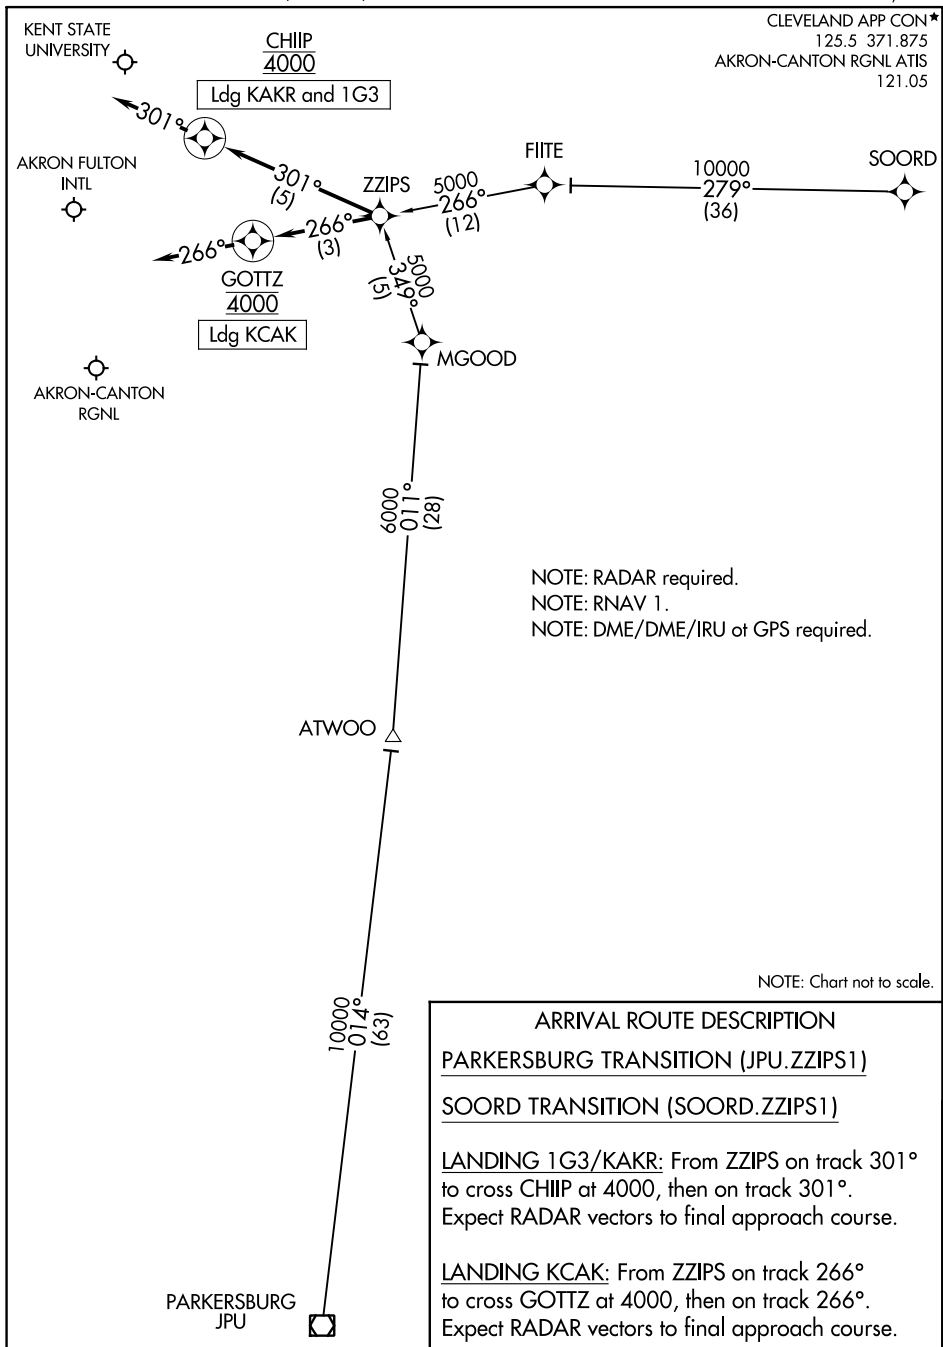

# ZZIPS ONE ARRIVAL(RNAV)

AKRON, OHIO

**ARRIVAL ROUTE DESCRIPTION**

PARKERSBURG TRANSITION (JPU.ZZIPS1)

SOORD TRANSITION (SOORD.ZZIPS1)

**LANDING 1G3/KAKR:** From ZZIPS on track 301° to cross CHIIP at 4000, then on track 301°. Expect RADAR vectors to final approach course.

**LANDING KCAK:** From ZZIPS on track 266° to cross GOTTZ at 4000, then on track 266°. Expect RADAR vectors to final approach course.

# ZZIPS ONE ARRIVAL (RNAV)

AKRON, OHIO