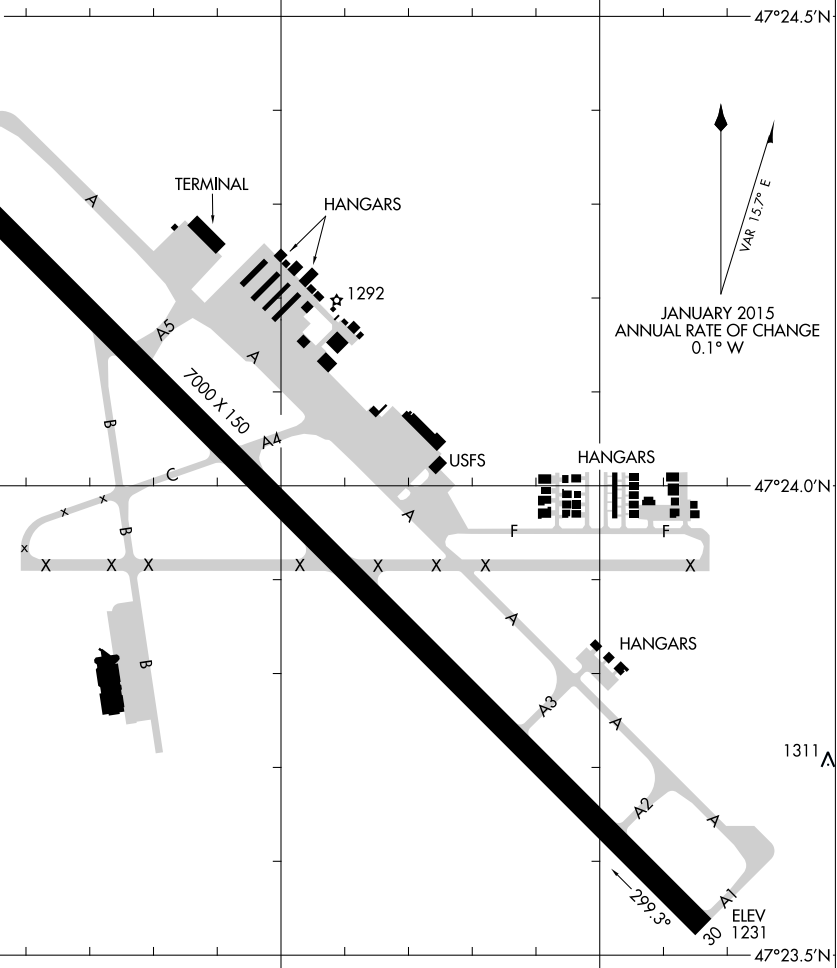

18144
AIRPORT DIAGRAM

AL-641 (FAA)

PANGBORN MEMORIAL (EAT)
WENATCHEE, WASHINGTON

ASOS
119.925
CTAF/UNICOM
123.0

FIELD
ELEV
1249

D

NW-1, 10 OCT 2019 to 07 NOV 2019

NW-1, 10 OCT 2019 to 07 NOV 2019

RWY 12-30
PCN 118 F/A/X/T
S-75, D-100, 2D-250

120°13.0'W 120°12.5'W 120°12.0'W

AIRPORT DIAGRAM
18144

WENATCHEE, WASHINGTON
PANGBORN MEMORIAL (EAT)