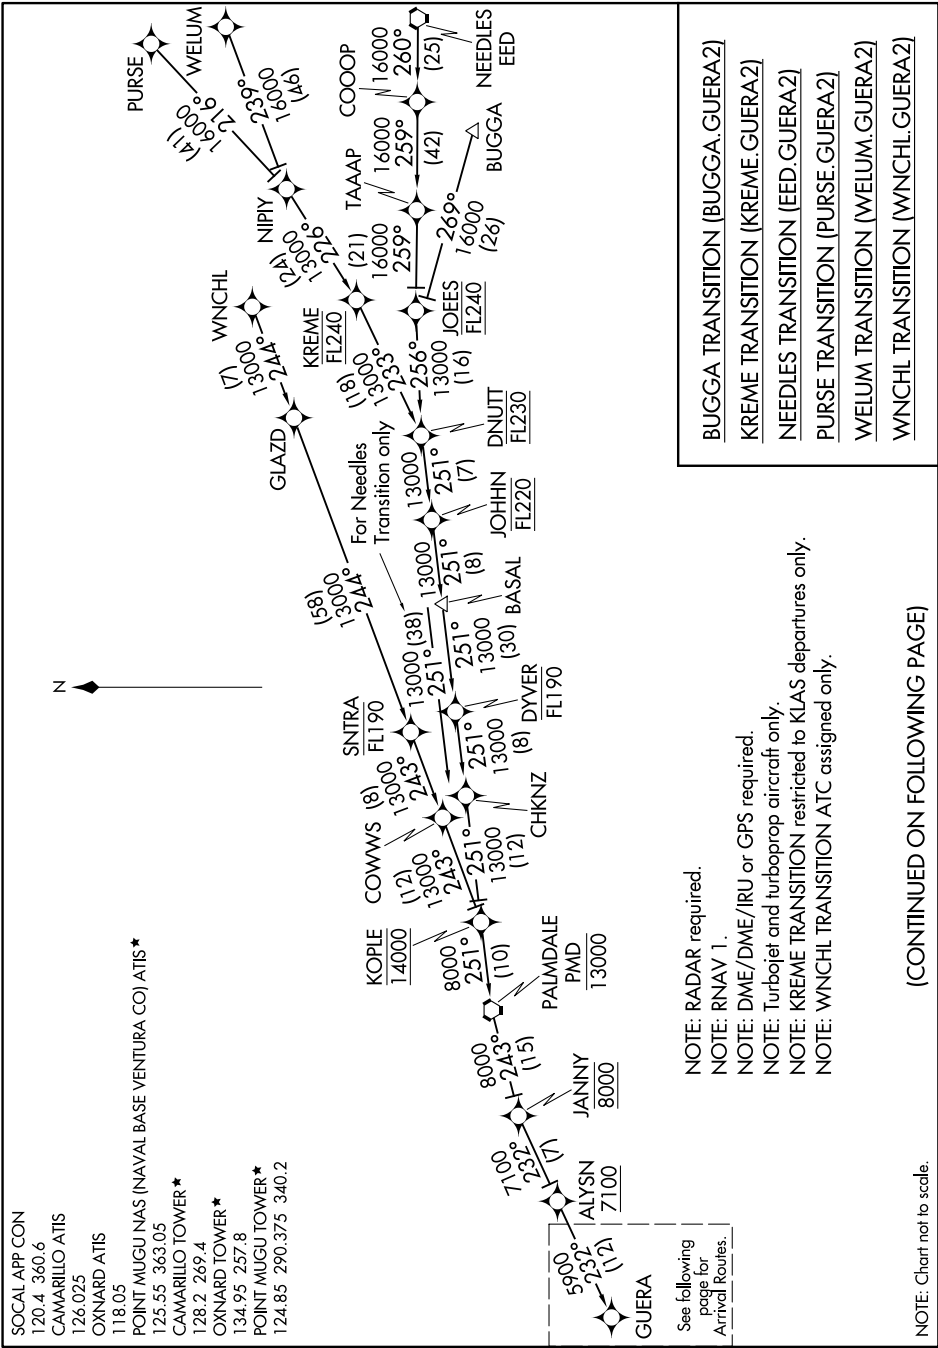

# GUERA TWO ARRIVAL (RNAV) Transition Routes

OXNARD, CALIFORNIA

6102 \ON\_Z01 614\_T00\_1 10 OCT 2019 10:07:18:MS

(CONTINUED ON FOLLOWING PAGE)

NOTE: Chart not to scale.

# GUERA TWO ARRIVAL (RNAV) Transition Routes

OXNARD, CALIFORNIA