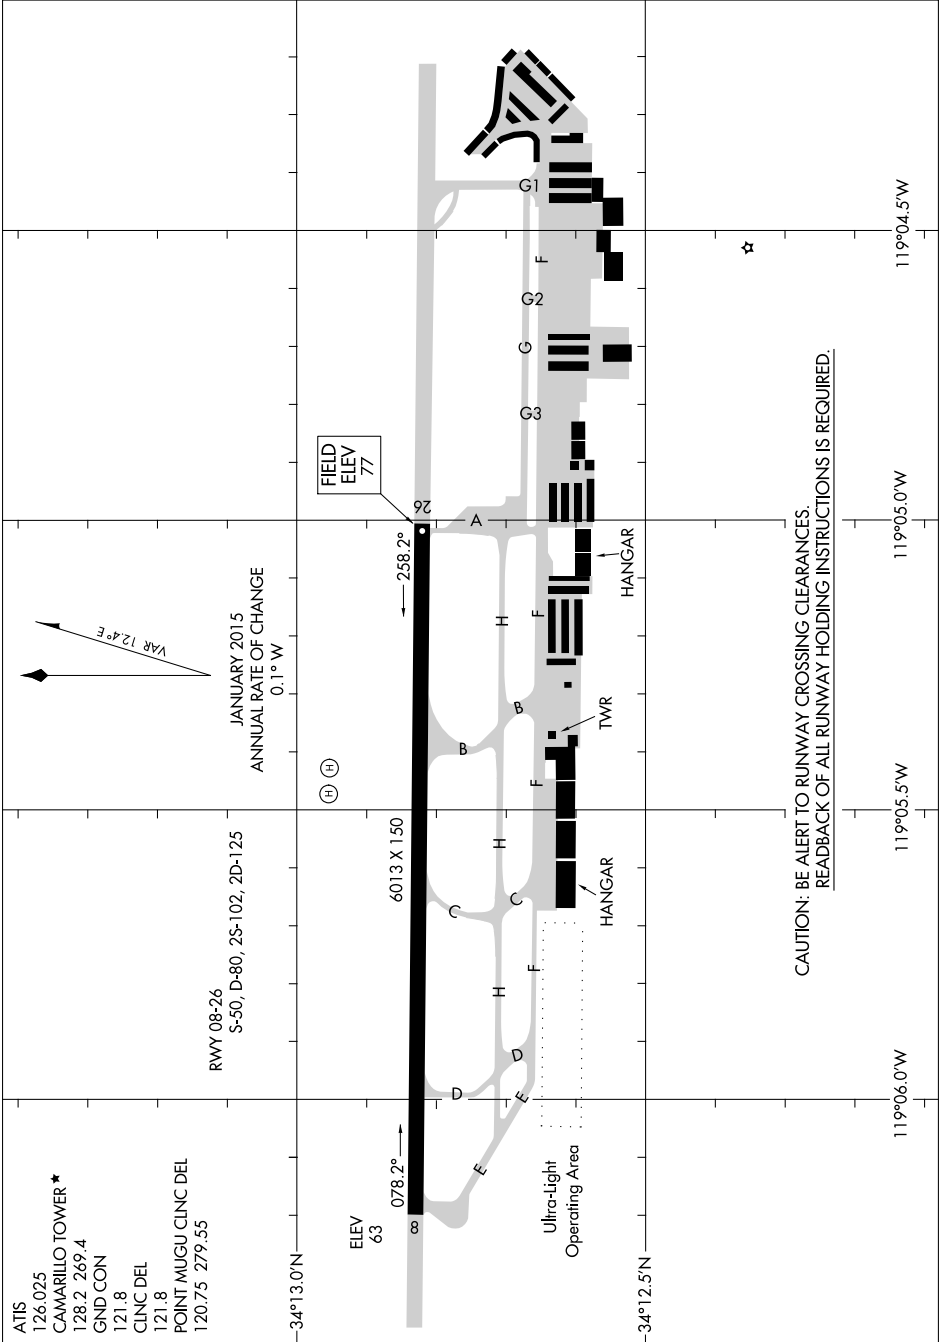

AIRPORT DIAGRAM

AL-680 (FAA)

CAMARILLO (CMA)
CAMARILLO, CALIFORNIA

SW-3, 10 OCT 2019 to 07 NOV 2019

SW-3, 10 OCT 2019 to 07 NOV 2019

AIRPORT DIAGRAM

CAMARILLO, CALIFORNIA
CAMARILLO (CMA)