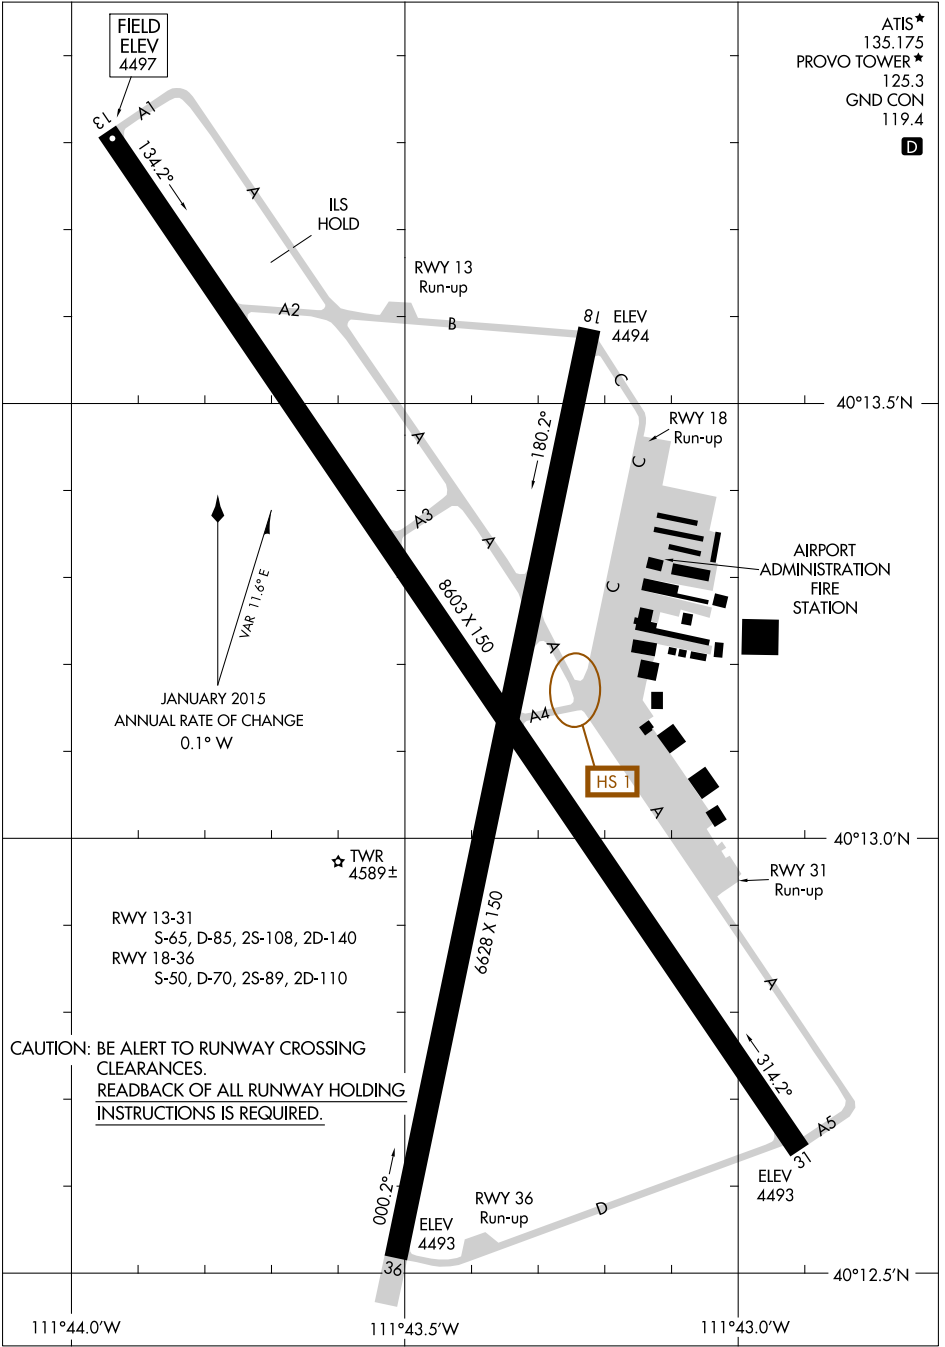

19171

# AIRPORT DIAGRAM

AL-683 (FAA)

PROVO MUNI (PVU)  
PROVO, UTAH

SW-4, 10 OCT 2019 to 07 NOV 2019

SW-4, 10 OCT 2019 to 07 NOV 2019

CAUTION: BE ALERT TO RUNWAY CROSSING CLEARANCES. READBACK OF ALL RUNWAY HOLDING INSTRUCTIONS IS REQUIRED.