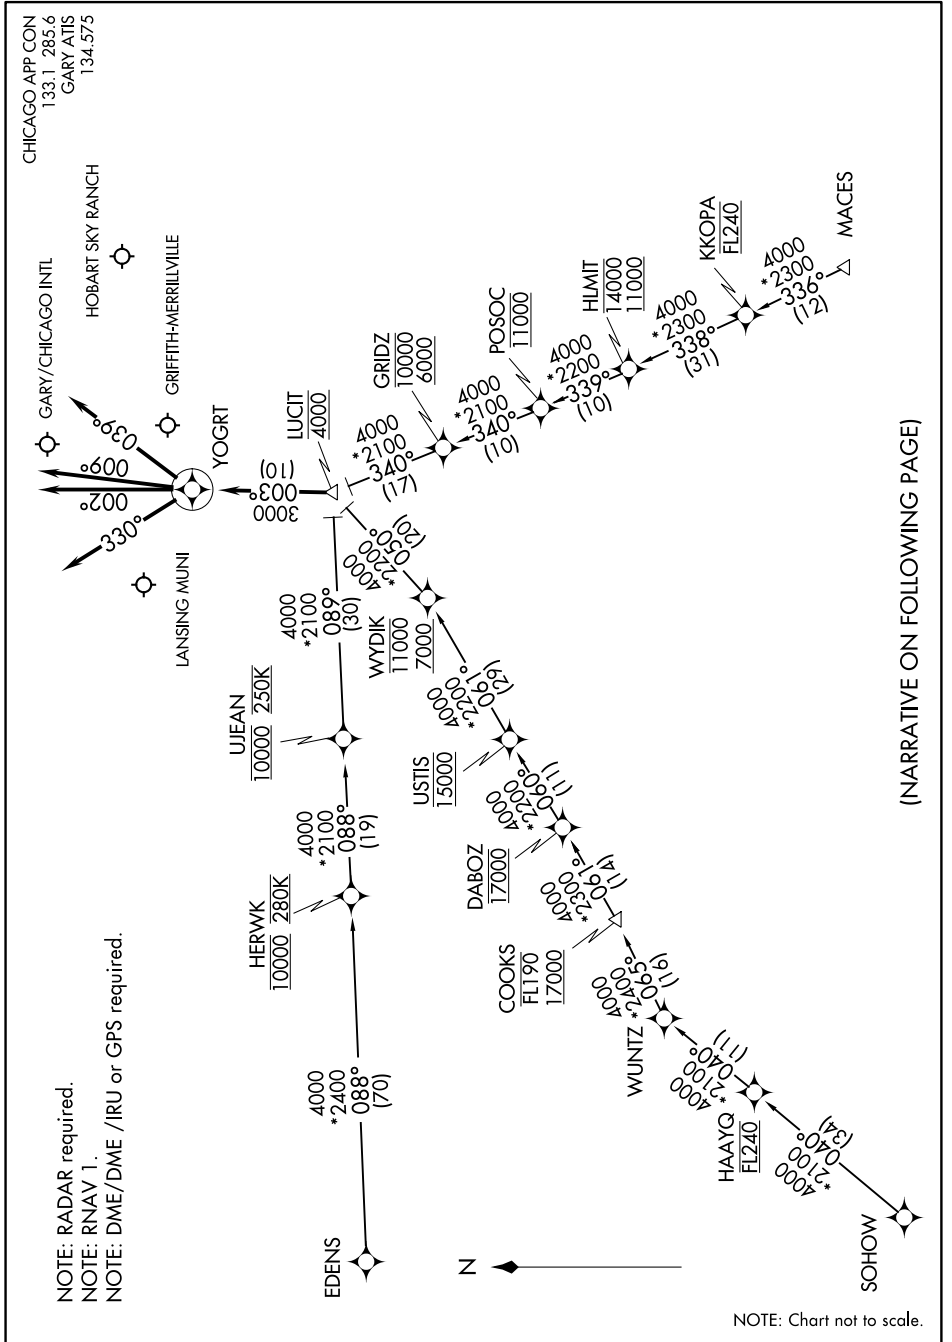

LUCIT ONE ARRIVAL (RNAV)

GARY, INDIANA

EC-2, 10 OCT 2019 to 07 NOV 2019

(NARRATIVE ON FOLLOWING PAGE)

LUCIT ONE ARRIVAL (RNAV)

GARY, INDIANA

EC-2, 10 OCT 2019 to 07 NOV 2019