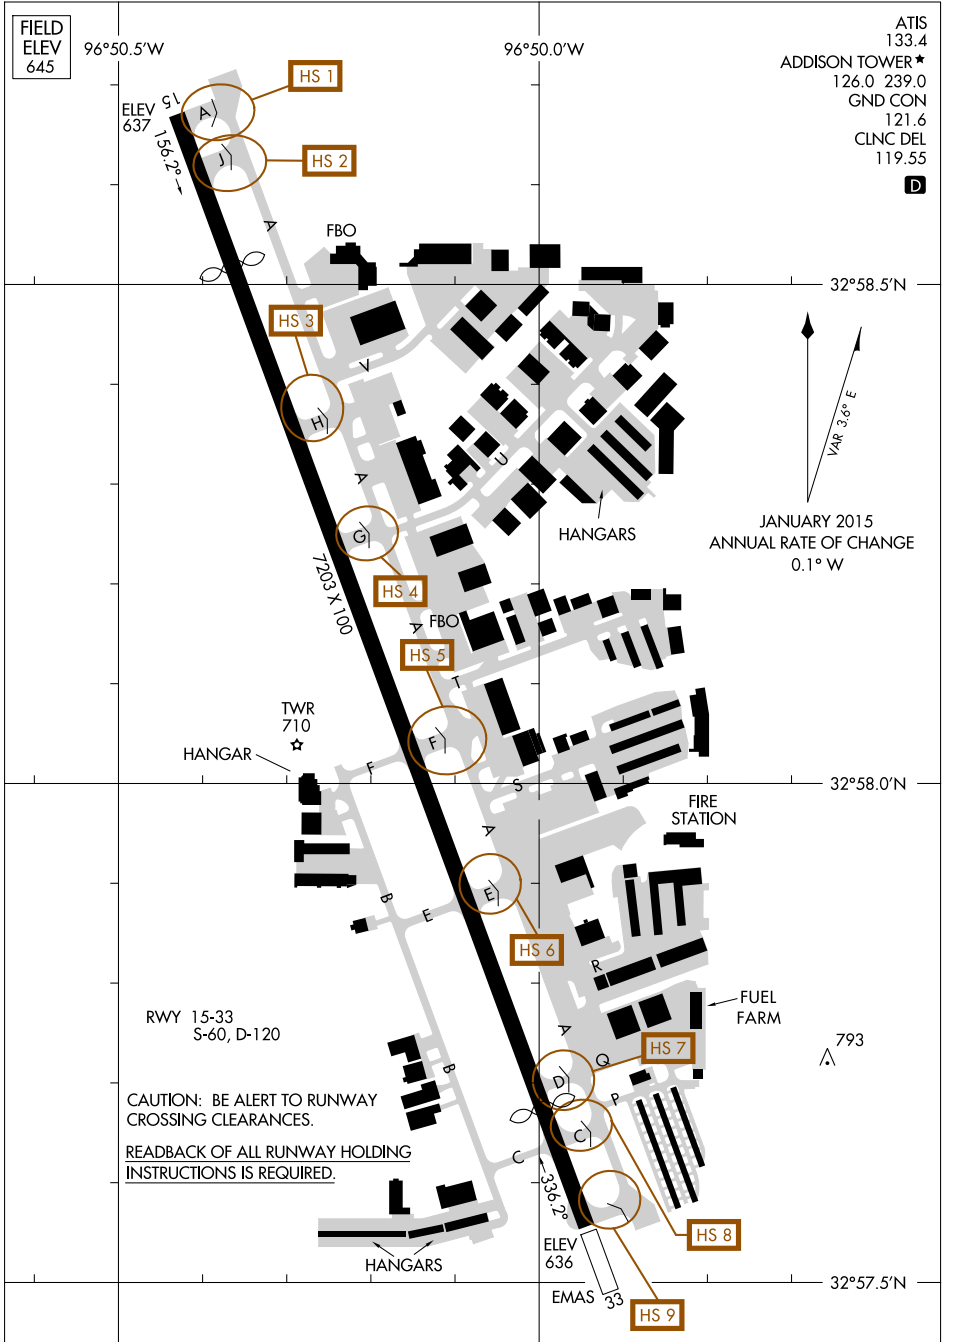

17173
AIRPORT DIAGRAM

AL-768 (FAA)

ADDISON (ADS)
 DALLAS, TEXAS

SC-2, 10 OCT 2019 to 07 NOV 2019

SC-2, 10 OCT 2019 to 07 NOV 2019

AIRPORT DIAGRAM
 17173

DALLAS, TEXAS
ADDISON (ADS)