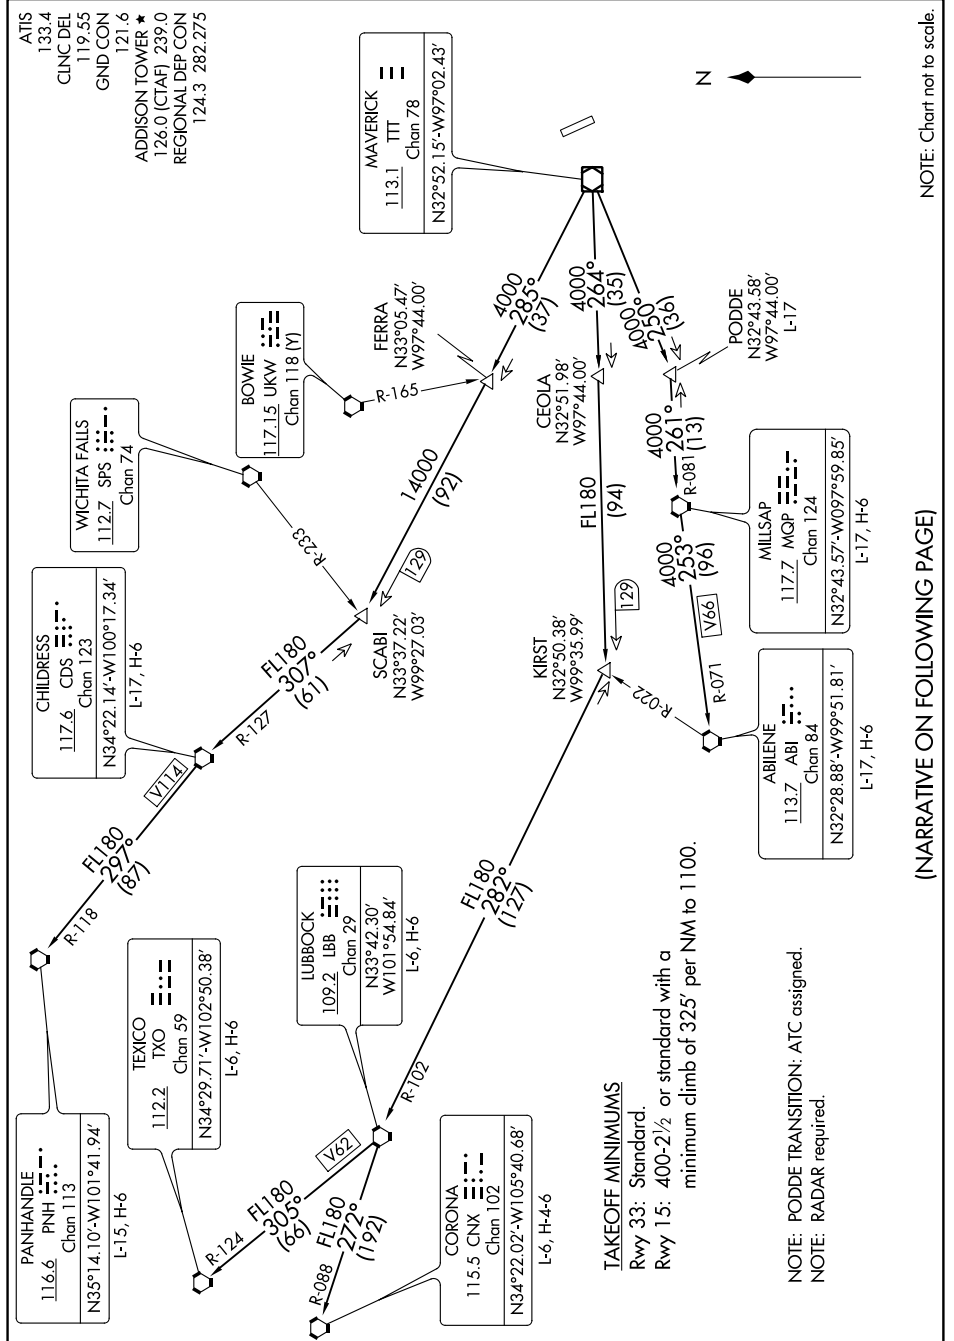

WORTH TWO DEPARTURE

SC-2, 10 OCT 2019 to 07 NOV 2019

NOTE: Chart not to scale.

(NARRATIVE ON FOLLOWING PAGE)

SC-2, 10 OCT 2019 to 07 NOV 2019

WORTH TWO DEPARTURE