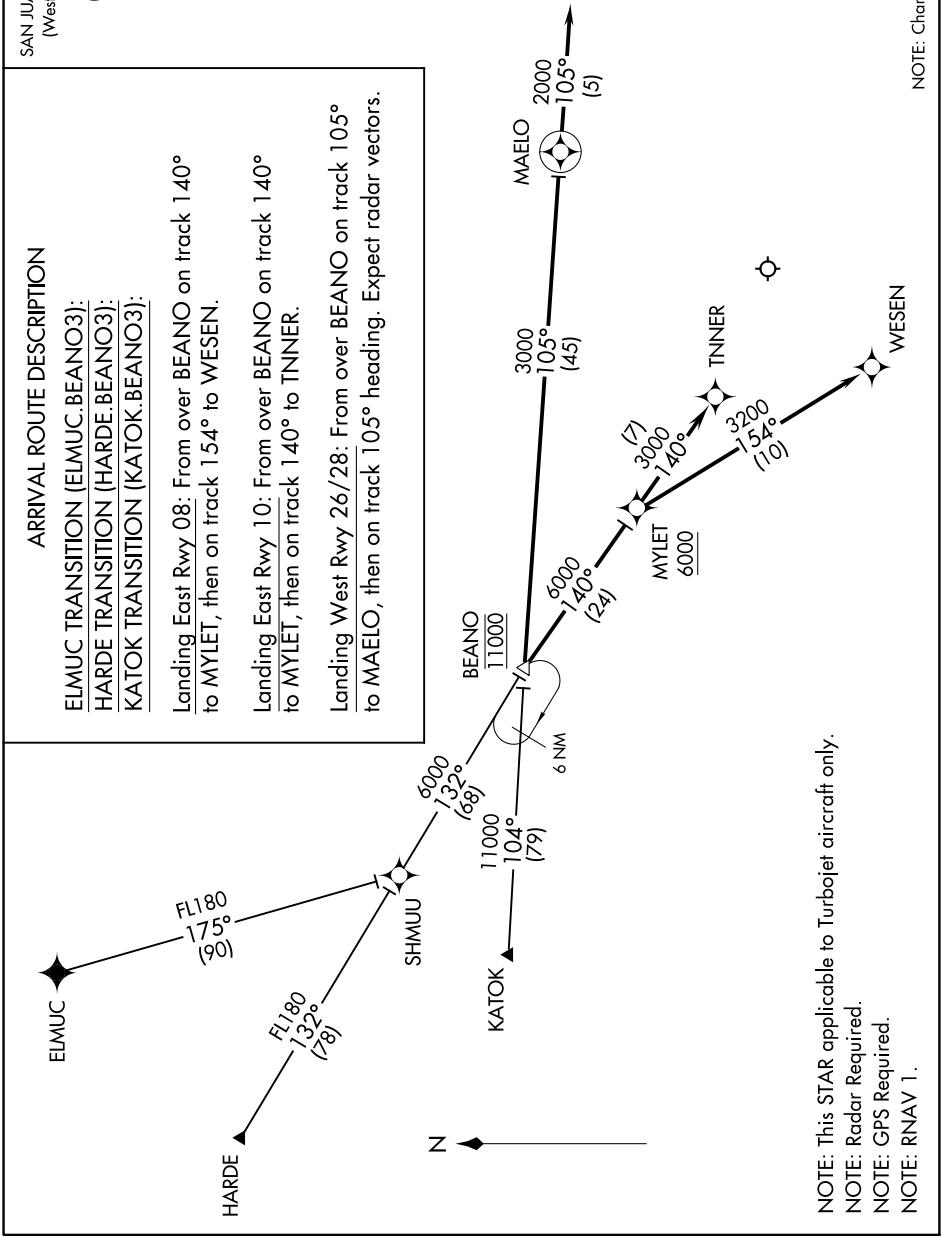

BEANO THREE ARRIVAL (RNAV)

SE-3, 10 OCT 2019 to 07 NOV 2019

SAN JUAN APP CON
(West & Southwest)
119.4 269.2
(North & East)
120.9 290.2
D-ATIS
125.8

ARRIVAL ROUTE DESCRIPTION

- ELMUC TRANSITION (ELMUC.BEANO3):
- HARDE TRANSITION (HARDE.BEANO3):
- KATOK TRANSITION (KATOK.BEANO3):

- Landing East Rwy 08: From over BEANO on track 140° to MYLET, then on track 154° to WESEN.
- Landing East Rwy 10: From over BEANO on track 140° to MYLET, then on track 140° to TNNER.
- Landing West Rwy 26/28: From over BEANO on track 105° to MAELO, then on track 105° heading. Expect radar vectors.

NOTE: Chart not to scale.

- NOTE: This STAR applicable to Turbojet aircraft only.
- NOTE: Radar Required.
- NOTE: GPS Required.
- NOTE: RNAV 1.

SE-3, 10 OCT 2019 to 07 NOV 2019

BEANO THREE ARRIVAL (RNAV)