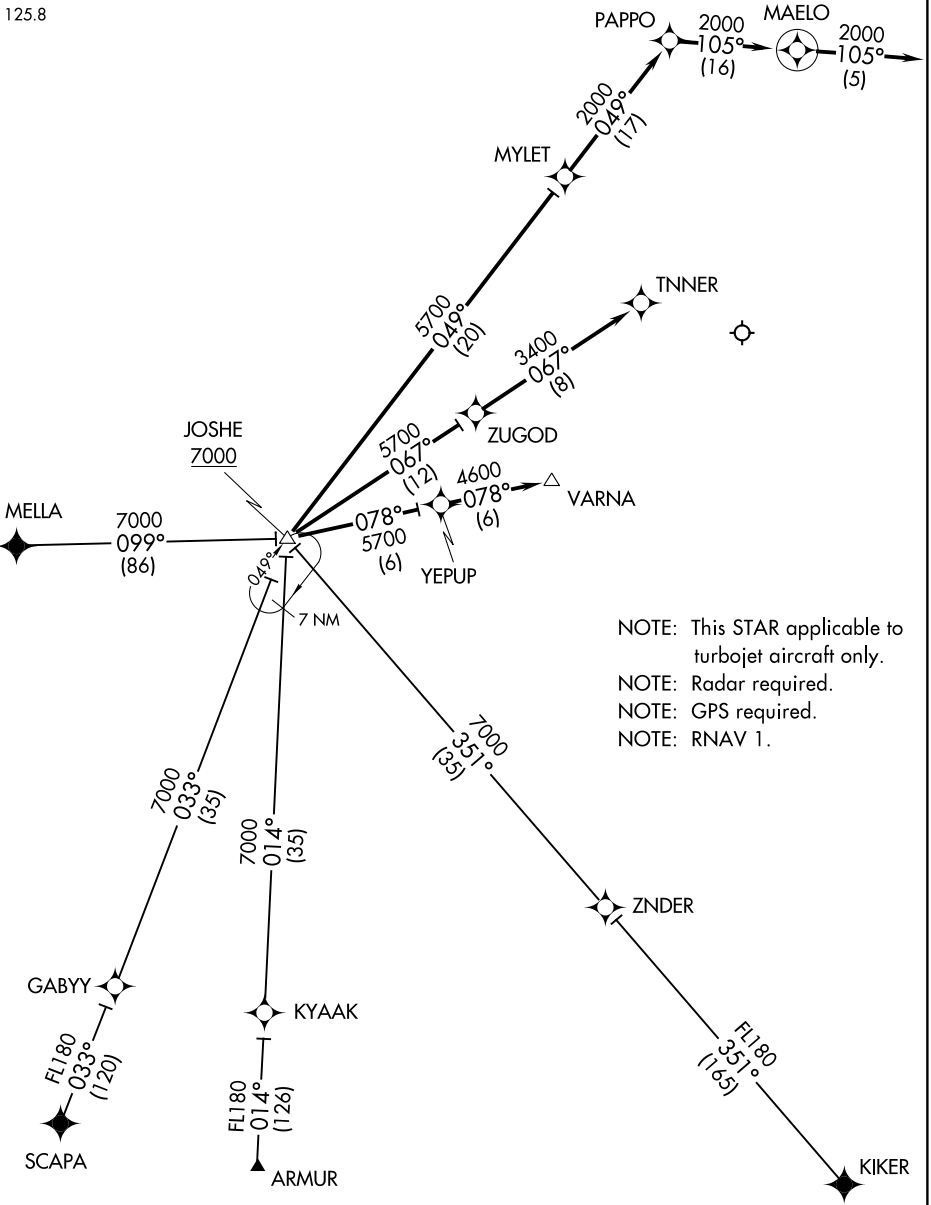

# JOSHE THREE ARRIVAL (RNAV)

SAN JUAN APP CON  
119.4 269.2 (WEST & SW)  
120.9 290.2 (NORTH & EAST)  
D-ATIS  
125.8

NOTE: This STAR applicable to turbojet aircraft only.  
 NOTE: Radar required.  
 NOTE: GPS required.  
 NOTE: RNAV 1.

NOTE: Chart not to scale.

(NARRATIVE ON FOLLOWING PAGE)

# JOSHE THREE ARRIVAL (RNAV)