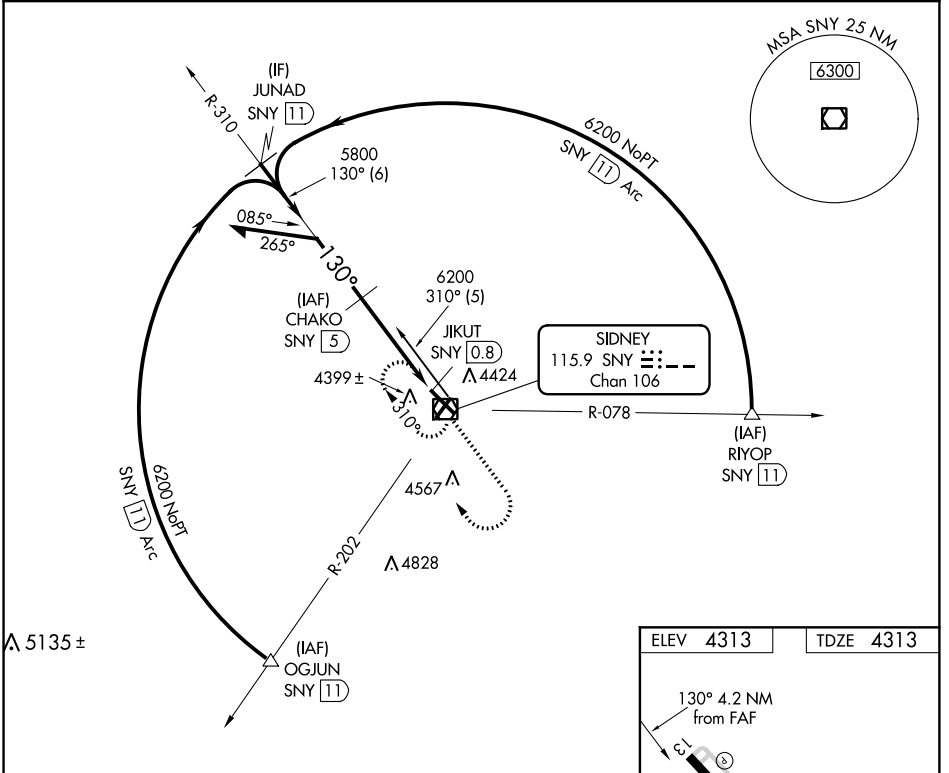

VOR/DME SNY 115.9 Chan 106	APP CRS 130°	Rwy Idg 6600 TDZE 4313 Apt Elev 4313
--	------------------------	---

VOR/DME RWY 13

SIDNEY MUNI/LLOYD W CARR FIELD (SNY)

⚠ VDP NA when using Kimball altimeter setting. When local altimeter setting not received, use Kimball altimeter setting and increase all MDA 160 feet and S-13 Cats C and D visibility ½ mile, Circling Cats C and D visibility ¼ mile.

MISSSED APPROACH: Climb to 6200 then right turn direct SNY VOR/DME and hold.

ASOS 125.775	DENVER CENTER 118.475 225.4	UNICOM 122.8 (CTAF) 0
------------------------	---------------------------------------	---------------------------------

CATEGORY	A	B	C	D
S-13	4700-1	387 (400-1)		4700-1¼ 387 (400-1¼)
CIRCLING	4760-1 447 (500-1)	4780-1 467 (500-1)	4780-1½ 467 (500-1½)	4880-2 567 (600-2)

NC-2, 10 OCT 2019 to 07 NOV 2019

NC-2, 10 OCT 2019 to 07 NOV 2019