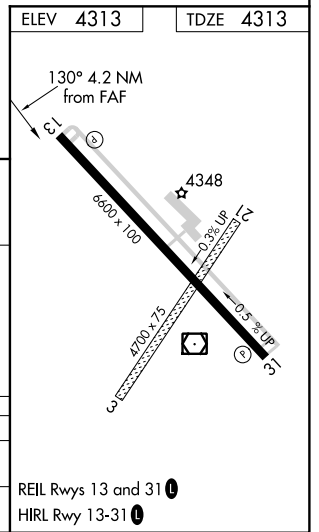

VOR/DME SNY 115.9 Chan 106	APP CRS 130°	Rwy Idg 6600 TDZE 4313 Apt Elev 4313
--	------------------------	---

VOR/DME RWY 13

SIDNEY MUNI/LLOYD W CARR FIELD (SNY)

⚠ VDP NA when using Kimball altimeter setting. When local altimeter setting not received, use Kimball altimeter setting and increase all MDA 160 feet and S-13 Cats C and D visibility ½ mile, Circling Cats C and D visibility ¼ mile.

MISSSED APPROACH: Climb to 6200 then right turn direct SNY VOR/DME and hold.

ASOS 125.775	DENVER CENTER 118.475 225.4	UNICOM 122.8 (CTAF) 0
------------------------	---------------------------------------	---------------------------------

CATEGORY	A	B	C	D
S-13	4700-1	387 (400-1)		4700-1¼ 387 (400-1¼)
CIRCLING	4760-1 447 (500-1)	4780-1 467 (500-1)	4780-1½ 467 (500-1½)	4880-2 567 (600-2)

NC-2, 10 OCT 2019 to 07 NOV 2019

NC-2, 10 OCT 2019 to 07 NOV 2019