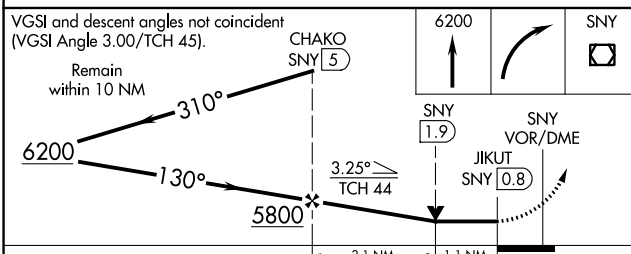

VOR/DME SNY 115.9 Chan 106	APP CRS 130°	Rwy Idg 6600 TDZE 4313 Apt Elev 4313
--	------------------------	---

VOR/DME RWY 13

SIDNEY MUNI/LLOYD W CARR FIELD (SNY)

⚠ VDP NA when using Kimball altimeter setting. When local altimeter setting not received, use Kimball altimeter setting and increase all MDA 160 feet and S-13 Cats C and D visibility ½ mile, Circling Cats C and D visibility ¼ mile.

MISSSED APPROACH: Climb to 6200 then right turn direct SNY VOR/DME and hold.

ASOS 125.775	DENVER CENTER 118.475 225.4	UNICOM 122.8 (CTAF) 0
------------------------	---------------------------------------	---------------------------------

CATEGORY	A	B	C	D
S-13	4700-1	387 (400-1)		4700-1¼ 387 (400-1¼)
CIRCLING	4760-1 447 (500-1)	4780-1 467 (500-1)	4780-1½ 467 (500-1½)	4880-2 567 (600-2)

NC-2, 10 OCT 2019 to 07 NOV 2019

NC-2, 10 OCT 2019 to 07 NOV 2019