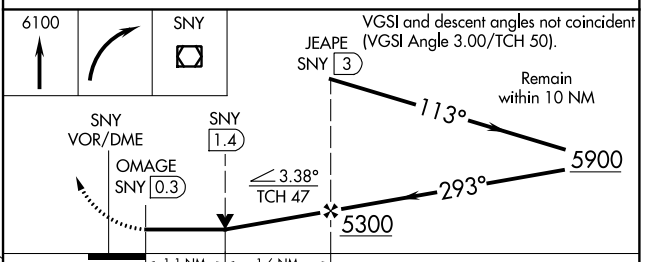

CATEGORY	A	B	C	D
S-31	4680-1 390 (400-1)			4680-1¼ 390 (400-1¼)
CIRCLING	4760-1 447 (500-1)	4780-1 467 (500-1)	4780-1½ 467 (500-1½)	4880-2 567 (600-2)

NC-2, 10 OCT 2019 to 07 NOV 2019

NC-2, 10 OCT 2019 to 07 NOV 2019