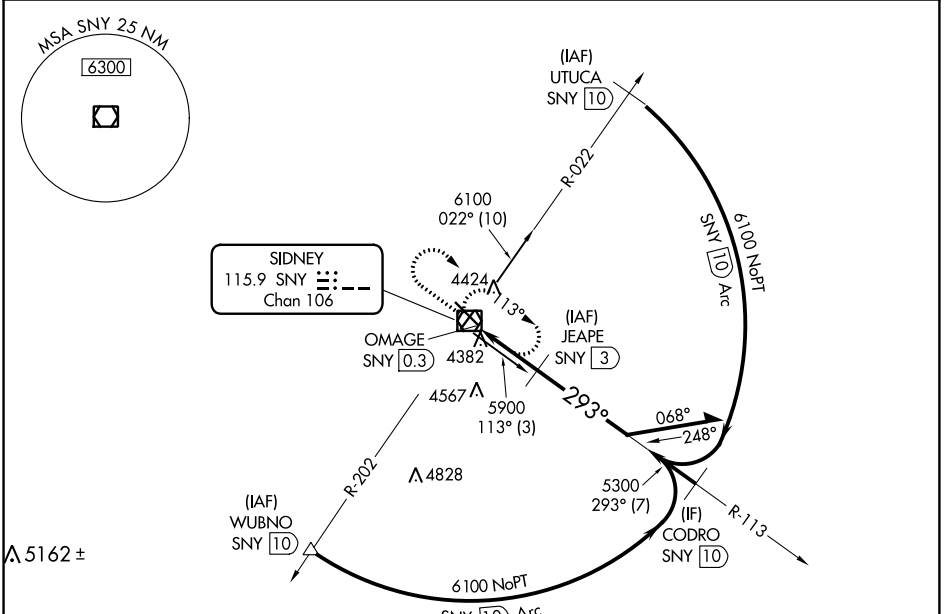

VOR/DME SNY 115.9 Chan 106	APP CRS 293°	Rwy Idg TDZE Apt Elev	6600 4290 4313
--	------------------------	-----------------------------	---

VOR/DME RWY 31

SIDNEY MUNI/LLOYD W CARR FIELD (SNY)

⚠ When local altimeter setting not received, use Kimball altimeter setting and increase all MDA 160 feet and increase S-31 Cat C and D visibility ½ mile. VDP NA when using Kimball altimeter setting.

⚠ MISSED APPROACH: Climb to 6100 then right turn direct SNY VOR/DME and hold.

ASOS 125.775	DENVER CENTER 118.475 225.4	UNICOM 122.8 (CTAF) 0
------------------------	---------------------------------------	---------------------------------

ELEV 4313	TDZE 4290
-----------	-----------

CATEGORY	A	B	C	D
S-31	4680-1 390 (400-1)			4680-1¼ 390 (400-1¼)
CIRCLING	4760-1 447 (500-1)	4780-1 467 (500-1)	4780-1½ 467 (500-1½)	4880-2 567 (600-2)

NC-2, 10 OCT 2019 to 07 NOV 2019