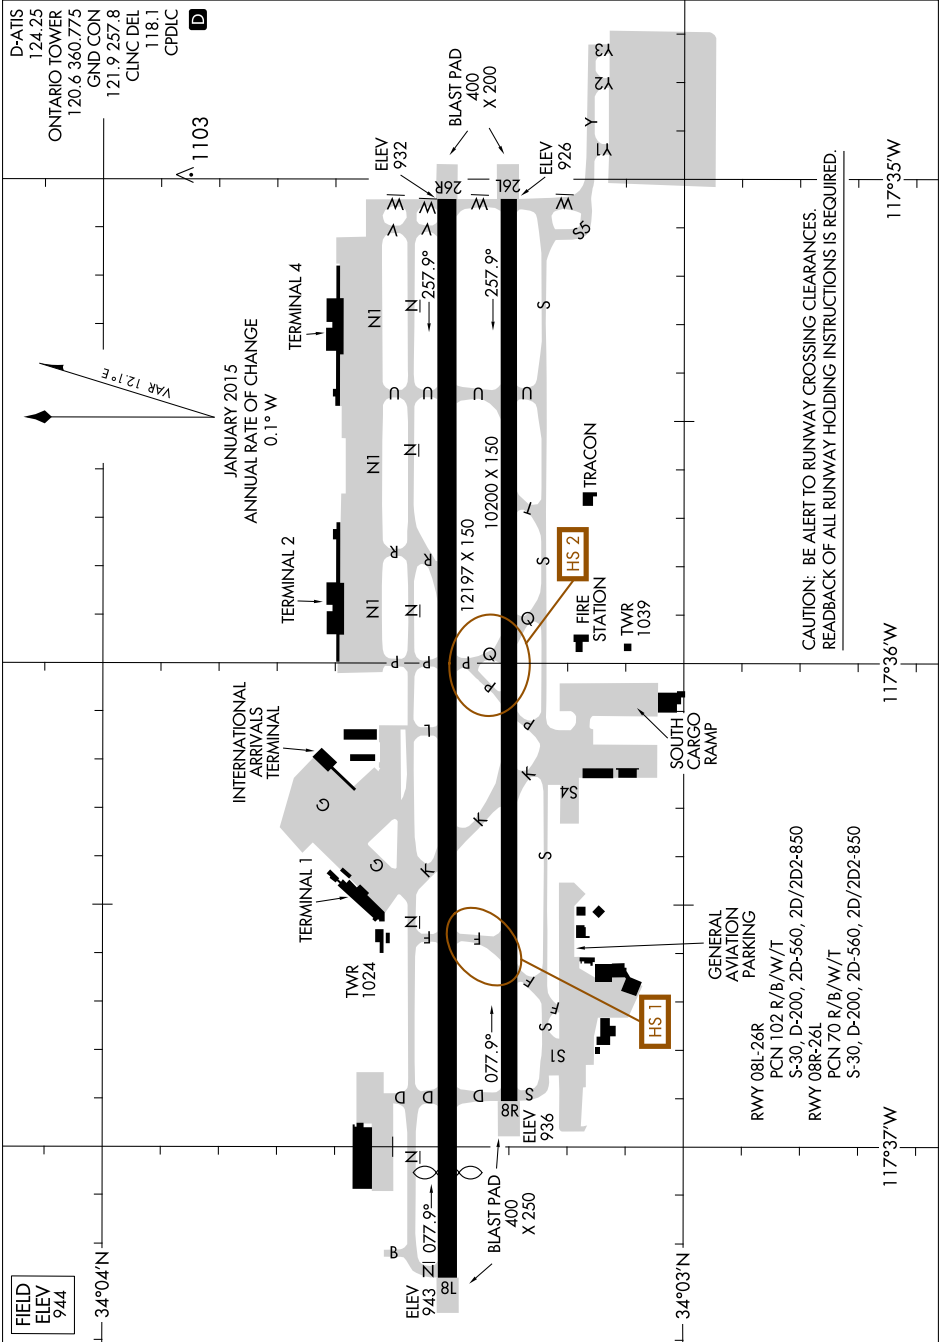

AIRPORT DIAGRAM

AL-965 (FAA)

ONTARIO INTL (ONT)
ONTARIO, CALIFORNIA

SW-3, 10 OCT 2019 to 07 NOV 2019

SW-3, 10 OCT 2019 to 07 NOV 2019

AIRPORT DIAGRAM

ONTARIO, CALIFORNIA
ONTARIO INTL (ONT)