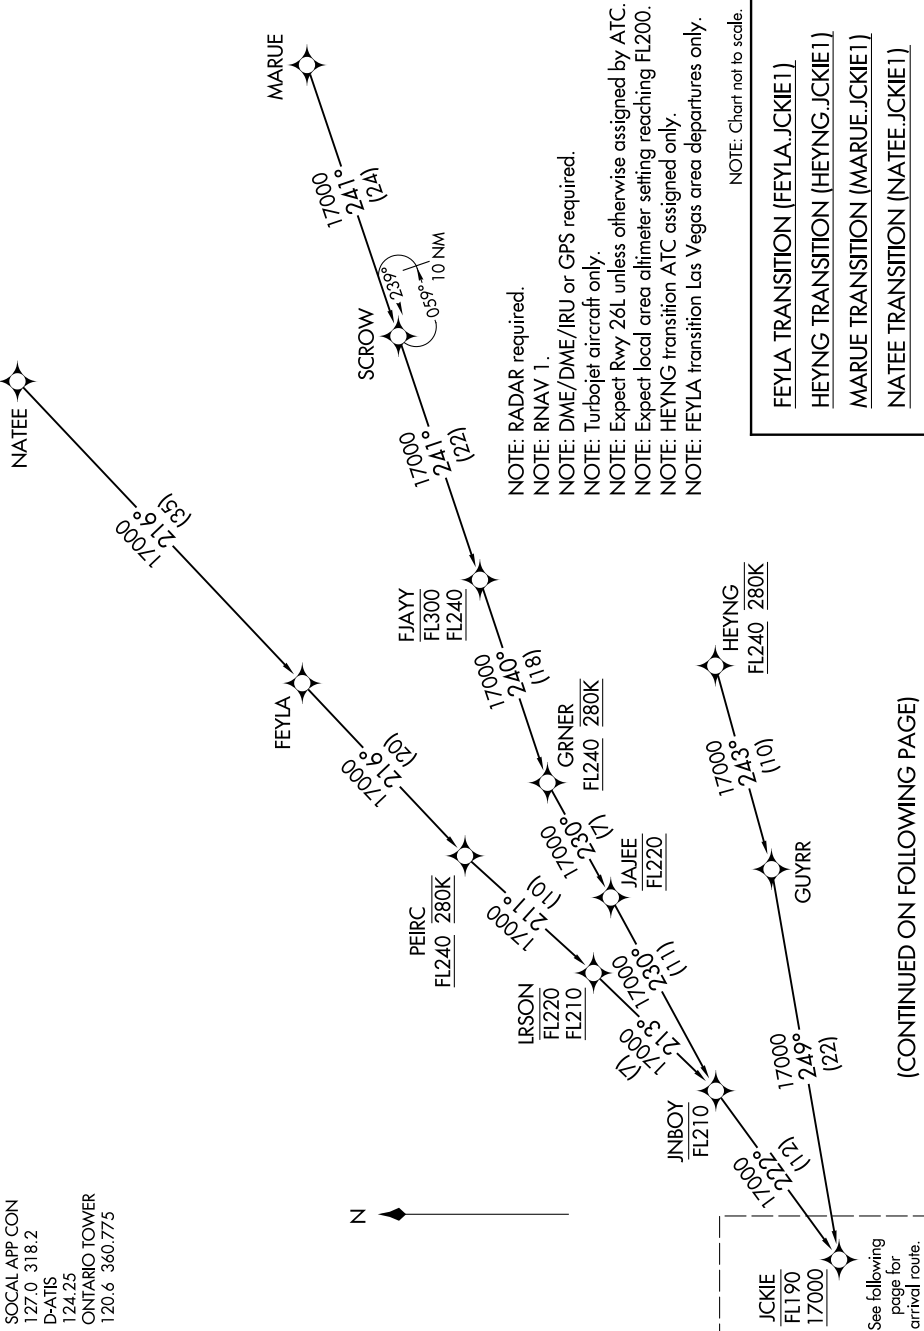

SW-3, 10 OCT 2019 to 07 NOV 2019

SOCAL APP CON
127.0 318.2
D-ATIS
124.25
ONTARIO TOWER
120.6 360.775

(CONTINUED ON FOLLOWING PAGE)

See following
page for
arrival route.

SW-3, 10 OCT 2019 to 07 NOV 2019