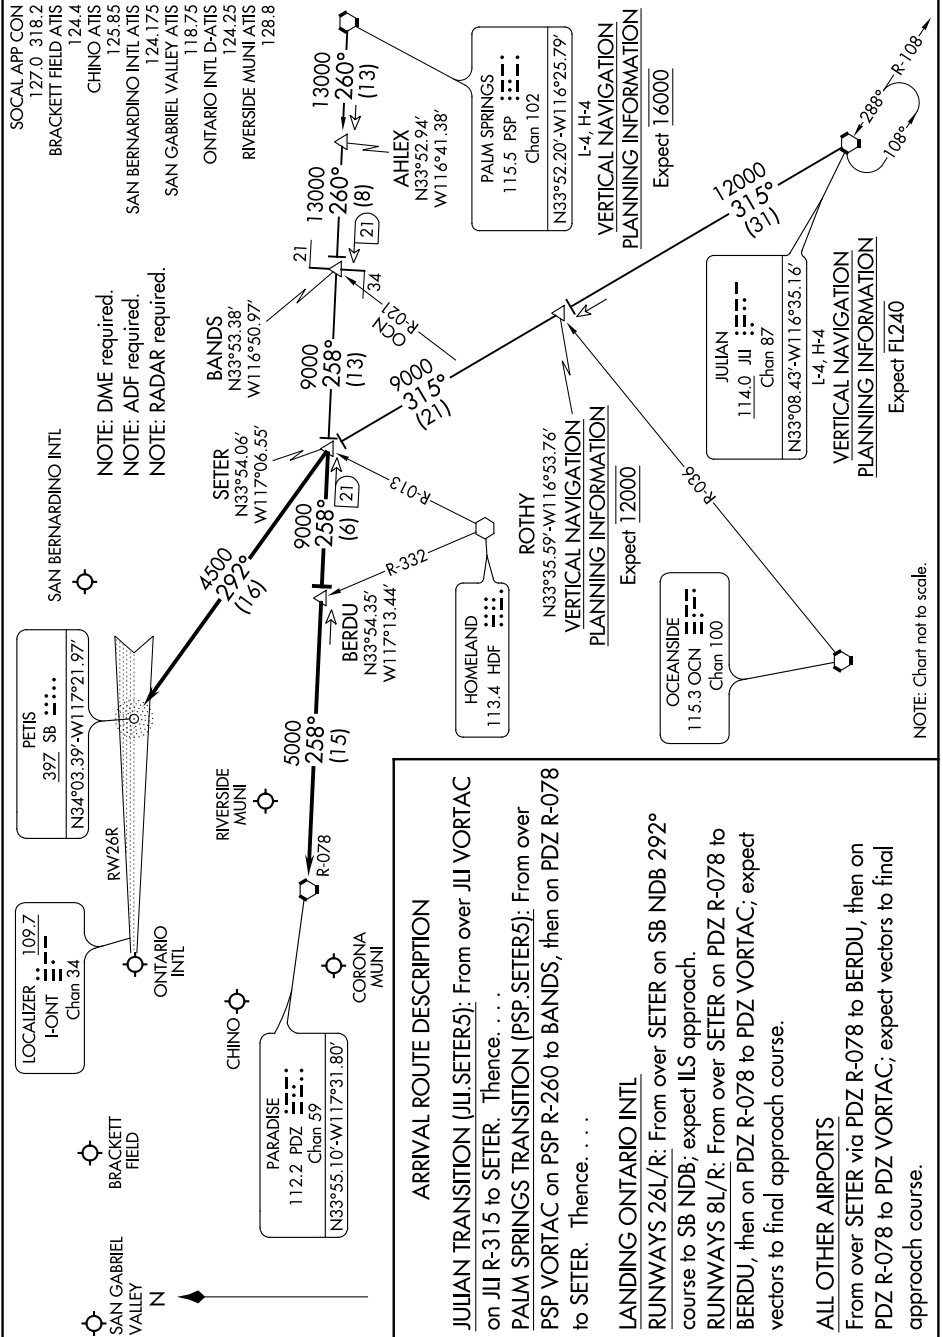

SETER FIVE ARRIVAL

AL-965 (FAA)

ONTARIO, CALIFORNIA

6102 AON Z 01 61400 TO 10 OCT 2019 18:MS

SETER FIVE ARRIVAL

ONTARIO, CALIFORNIA

ARRIVAL ROUTE DESCRIPTION

JULIAN TRANSITION (JLI.SETER5): From over JLI VORTAC on JLI R-315 to SETER. Thence, . . .

PALM SPRINGS TRANSITION (PSP.SETER5): From over PSP VORTAC on PSP R-260 to BANDS, then on PDZ R-078 to SETER. Thence, . . .

LANDING ONTARIO INTL

RUNWAYS 26L/R: From over SETER on SB NDB 292° course to SB NDB; expect ILS approach.

RUNWAYS 8L/R: From over SETER on PDZ R-078 to BERDU, then on PDZ R-078 to PDZ VORTAC; expect vectors to final approach course.

ALL OTHER AIRPORTS

From over SETER via PDZ R-078 to BERDU, then on PDZ R-078 to PDZ VORTAC; expect vectors to final approach course.

SW-3, 10 OCT 2019 to 07 NOV 2019