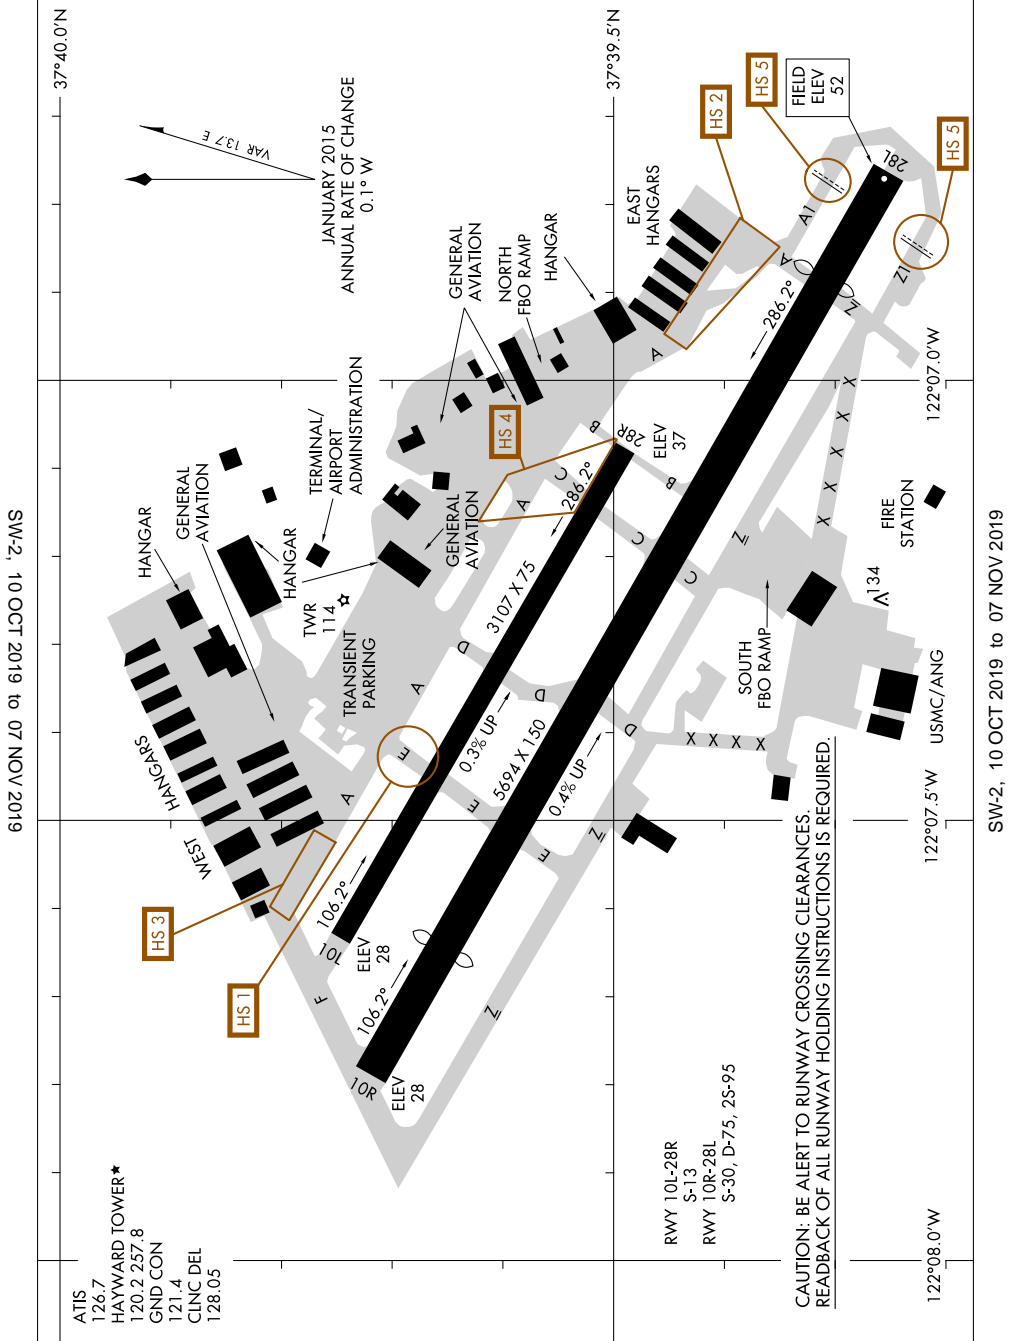

AIRPORT DIAGRAM

AL-5015 (FAA)

HAYWARD EXECUTIVE (HWD)
HAYWARD, CALIFORNIA

SW-2, 10 OCT 2019 to 07 NOV 2019

SW-2, 10 OCT 2019 to 07 NOV 2019

AIRPORT DIAGRAM

HAYWARD, CALIFORNIA
HAYWARD EXECUTIVE (HWD)