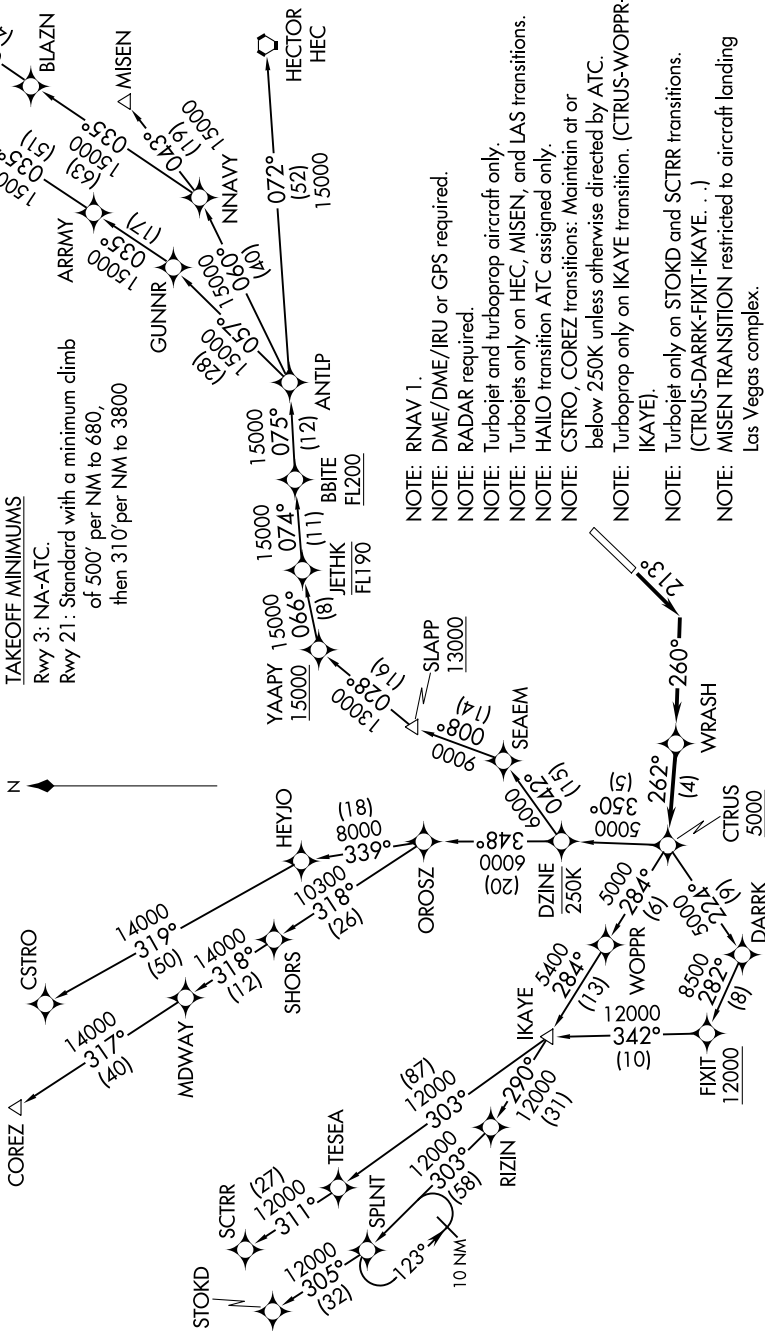

# CTRUS THREE DEPARTURE (RNAV)

AL-5023 (FAA)

SANTA MONICA MUNI (SMO)  
SANTA MONICA, CALIFORNIA

SW-3, 10 OCT 2019 to 07 NOV 2019

**TOP ALTITUDE:  
IKAYE TRANSITION: AS ASSIGNED BY ATC;  
ALL OTHER TRANSITIONS: FL230**

ATIS 119.15  
SANTA MONICA TOWER\* 120.1 257.8  
SOCAL DEP CON 125.2 323.275

(NARRATIVE ON FOLLOWING PAGE)

NOTE: Chart not to scale.

SW-3, 10 OCT 2019 to 07 NOV 2019

# CTRUS THREE DEPARTURE (RNAV)

SANTA MONICA, CALIFORNIA  
SANTA MONICA MUNI (SMO)