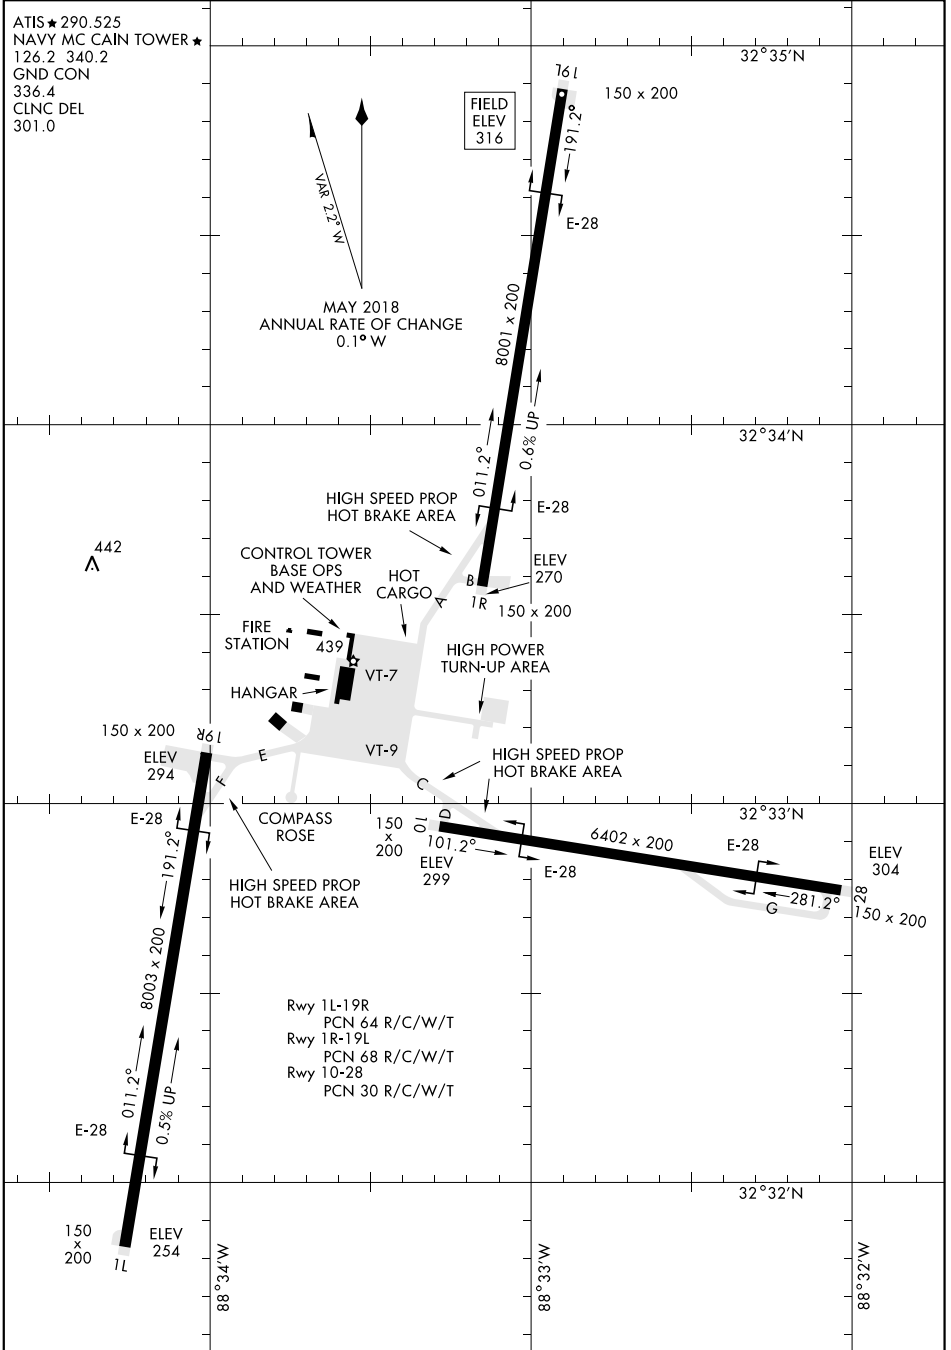

# AIRPORT DIAGRAM

ATIS ★ 290.525  
 NAVY MC CAIN TOWER ★  
 126.2 340.2  
 GND CON  
 336.4  
 CLNC DEL  
 301.0

SC-4, 10 OCT 2019 to 07 NOV 2019

SC-4, 10 OCT 2019 to 07 NOV 2019

# AIRPORT DIAGRAM