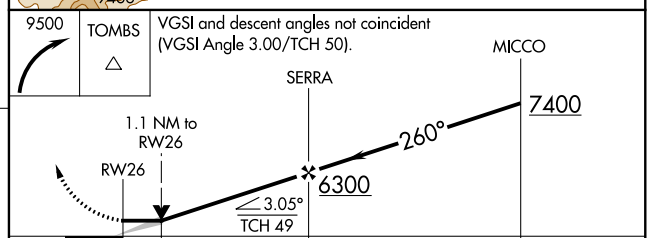

APP CRS	Rwy Idg	12001
260°	TDZE	4629
	Apt Elev	4719

RNAV (GPS) RWY 26

SIERRA VISTA MUNI-LIBBY AAF (FHU)

RNP APCH.	MISSED APPROACH: Climbing right turn to 9500 direct TOMBS and hold, continue climb-in-hold to 9500.
ASR/PAR	Circling NA south of runways 8 and 30.

ATIS	LIBBY AAF GCA★	LIBBY TOWER★	GND CON	UNICOM
134.75 263.025	127.05 254.35	124.95 (CTAF) 284.75	121.7 268.7	122.95

CATEGORY	A	B	C	D
LNAV MDA	5040-1	411 (400-1)	5040-1¼	411 (400-1¼)
CIRCLING	5160-1 441 (500-1)	5180-1 461 (500-1)	5180-1½ 461 (500-1½)	5280-2 561 (600-2)