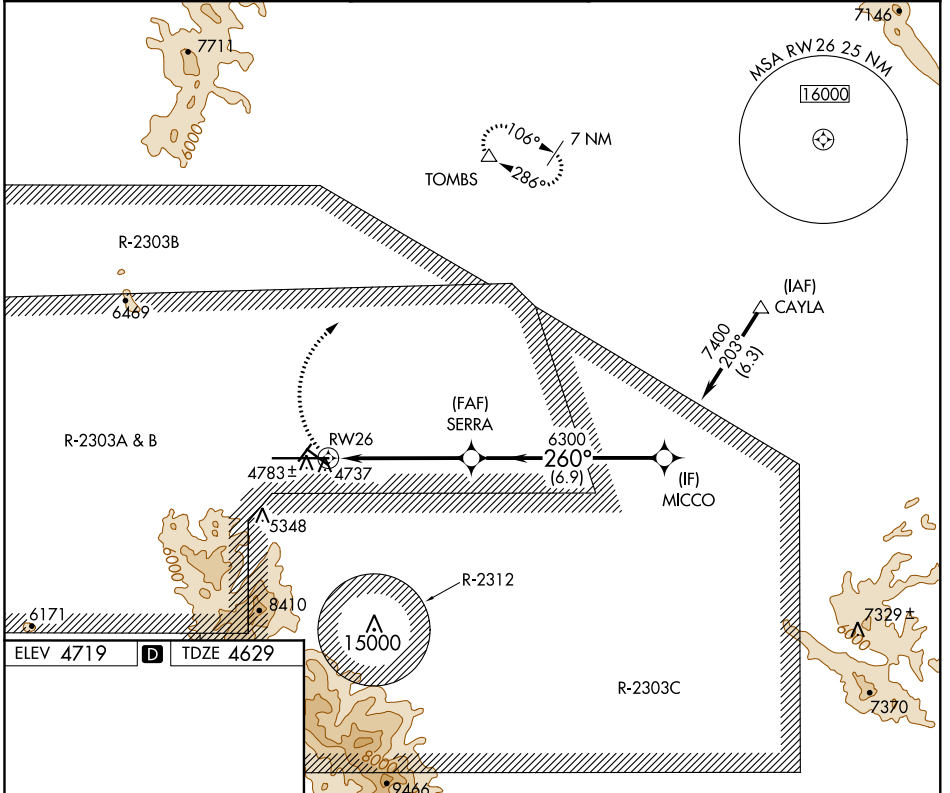

APP CRS	Rwy Idg	12001
260°	TDZE	4629
	Apt Elev	4719

RNAV (GPS) RWY 26

SIERRA VISTA MUNI-LIBBY AAF (FHU)

RNP APCH.	MISSED APPROACH: Climbing right turn to 9500 direct TOMBS and hold, continue climb-in-hold to 9500.
ASR/PAR	Circling NA south of runways 8 and 30.

ATIS	LIBBY AAF GCA★	LIBBY TOWER★	GND CON	UNICOM
134.75 263.025	127.05 254.35	124.95 (CTAF) 284.75	121.7 268.7	122.95

CATEGORY	A	B	C	D
LNAV MDA	5040-1	411 (400-1)	5040-1¼	411 (400-1¼)
CIRCLING	5160-1 441 (500-1)	5180-1 461 (500-1)	5180-1½ 461 (500-1½)	5280-2 561 (600-2)

SW-4, 10 OCT 2019 to 07 NOV 2019

SW-4, 10 OCT 2019 to 07 NOV 2019