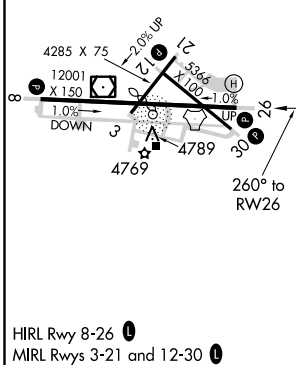

APP CRS	Rwy Idg	12001
260°	TDZE	4629
	Apt Elev	4719

RNAV (GPS) RWY 26

SIERRA VISTA MUNI-LIBBY AAF (FHU)

RNP APCH.	MISSED APPROACH: Climbing right turn to 9500 direct TOMBS and hold, continue climb-in-hold to 9500.
ASR/PAR	Circling NA south of runways 8 and 30.

ATIS	LIBBY AAF GCA★	LIBBY TOWER★	GND CON	UNICOM
134.75 263.025	127.05 254.35	124.95 (CTAF) 284.75	121.7 268.7	122.95

CATEGORY	A	B	C	D
LNAV MDA	5040-1	411 (400-1)	5040-1¼	411 (400-1¼)
CIRCLING	5160-1 441 (500-1)	5180-1 461 (500-1)	5180-1½ 461 (500-1½)	5280-2 561 (600-2)