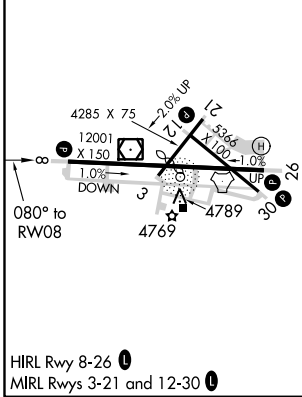

WAAS CH 82123 W08A	APP CRS 080°	Rwy Idg 12001 TDZE 4719 Apt Elev 4719
--	------------------------	--

RNAV (GPS) RWY 8

SIERRA VISTA MUNI-LIBBY AAF (FHU)

RNP APCH. Circling NA south of Rwy 8-30. For uncompensated Baro-VNAV systems, LNAV/VNAV NA below -24°C or above 47°C.

MISSED APPROACH: Climb to 9500 direct WODRI and on track 018° to JORTO and hold, continue climb-in-hold to 9500.

ATIS 134.75 263.025	LIBBY AAF GCA★ 127.05 254.35	LIBBY TOWER★ 124.95 (CTAF) 284.75	GND CON 121.7 268.7	UNICOM 122.95
-------------------------------	--	---	-------------------------------	-------------------------

ELEV 4719	D	TDZE 4719
-----------	----------	-----------

CATEGORY	A	B	C	D
LPV DA		4919-¾	200 (200-¾)	
LNAV/ VNAV DA		5059-1½	340 (400-1½)	
LNAV MDA	5280-1	561 (600-1)	5280-1½	561 (600-1½)
CIRCLING	5280-1	561 (600-1)	5280-1½	5280-2 561 (600-2)