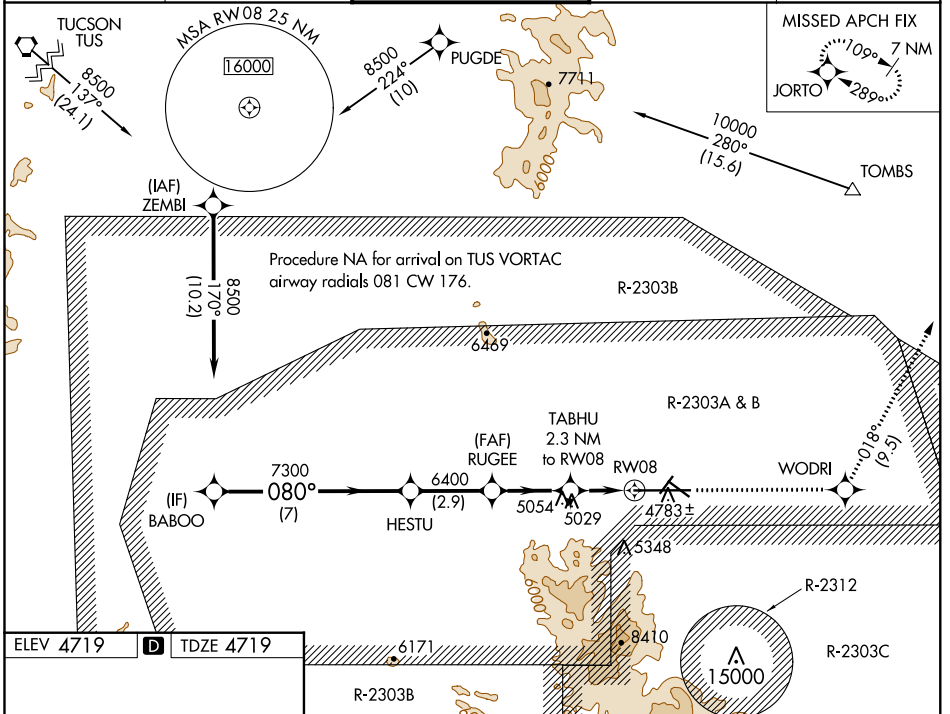

WAAS CH 82123 W08A	APP CRS 080°	Rwy Idg 12001 TDZE 4719 Apt Elev 4719
--	------------------------	--

RNAV (GPS) RWY 8

SIERRA VISTA MUNI-LIBBY AAF (FHU)

RNP APCH. Circling NA south of Rwy 8-30. For uncompensated Baro-VNAV systems, LNAV/VNAV NA below -24°C or above 47°C.

MISSED APPROACH: Climb to 9500 direct WODRI and on track 018° to JORTO and hold, continue climb-in-hold to 9500.

ATIS 134.75 263.025	LIBBY AAF GCA★ 127.05 254.35	LIBBY TOWER★ 124.95 (CTAF) 284.75	GND CON 121.7 268.7	UNICOM 122.95
-------------------------------	--	---	-------------------------------	-------------------------

ELEV 4719	D	TDZE 4719
-----------	----------	-----------

CATEGORY	A	B	C	D
LPV DA		4919-¾	200 (200-¾)	
LNAV/ VNAV DA		5059-1½	340 (400-1½)	
LNAV MDA	5280-1	561 (600-1)	5280-1½	561 (600-1½)
CIRCLING	5280-1	561 (600-1)	5280-1½	5280-2 561 (600-2)

SW-4, 10 OCT 2019 to 07 NOV 2019

SW-4, 10 OCT 2019 to 07 NOV 2019