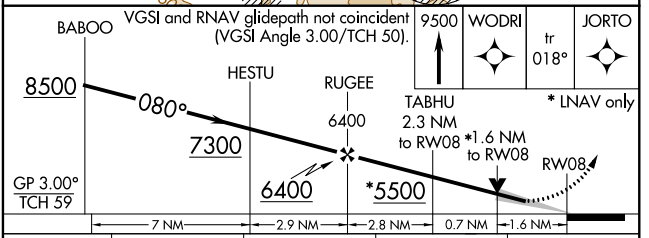

CATEGORY	A	B	C	D
LPV DA		4919-¾	200 (200-¾)	
LNAV/ VNAV DA		5059-1½	340 (400-1½)	
LNAV MDA	5280-1	561 (600-1)	5280-1½	561 (600-1½)
CIRCLING	5280-1	561 (600-1)	5280-1½	5280-2 561 (600-2)

SW-4, 10 OCT 2019 to 07 NOV 2019

SW-4, 10 OCT 2019 to 07 NOV 2019