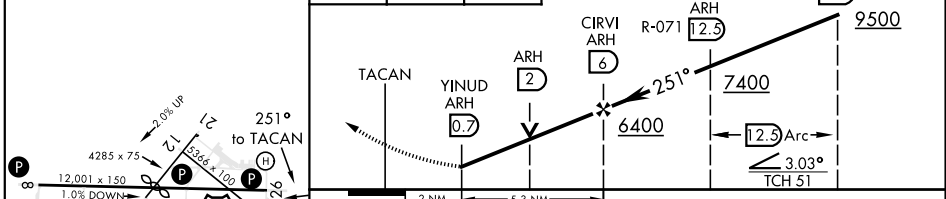

▼ * Circling not authorized South of Rws 8 and 30.

MISSED APPROACH: Climb to 5300 then climbing right turn to 9500 via ARH R-018 to TOMBS INT/DUG 36 DME and hold.

ATIS ★ 134.75 263.025	LIBBY AAF GCA 127.05 254.35	LIBBY TOWER ★ 124.95 (CTAF) 284.75	GND CON 121.7 268.7	ASR/PAR	UNICOM 122.95	ASOS 119.675
--------------------------	--------------------------------	---------------------------------------	------------------------	---------	------------------	-----------------

ELEV 4719	TDZE 4629	5300	9500	VGSI and descent angle not coincident.	TOMBS R-018 ARH 12.5
-----------	-----------	------	------	--	----------------------

CATEGORY	A	B	C	D	E
S-26	5100-1	471 (500-1)	5100-1¼ 471 (500-1¼)	5100-1½ 471 (500-1½)	5100-1¾ 471 (500-1¾)
CIRCLING *	5160-1 441 (500-1)	5180-1 461 (500-1)	5180-1½ 461 (500-1½)	5280-2	561 (600-2)