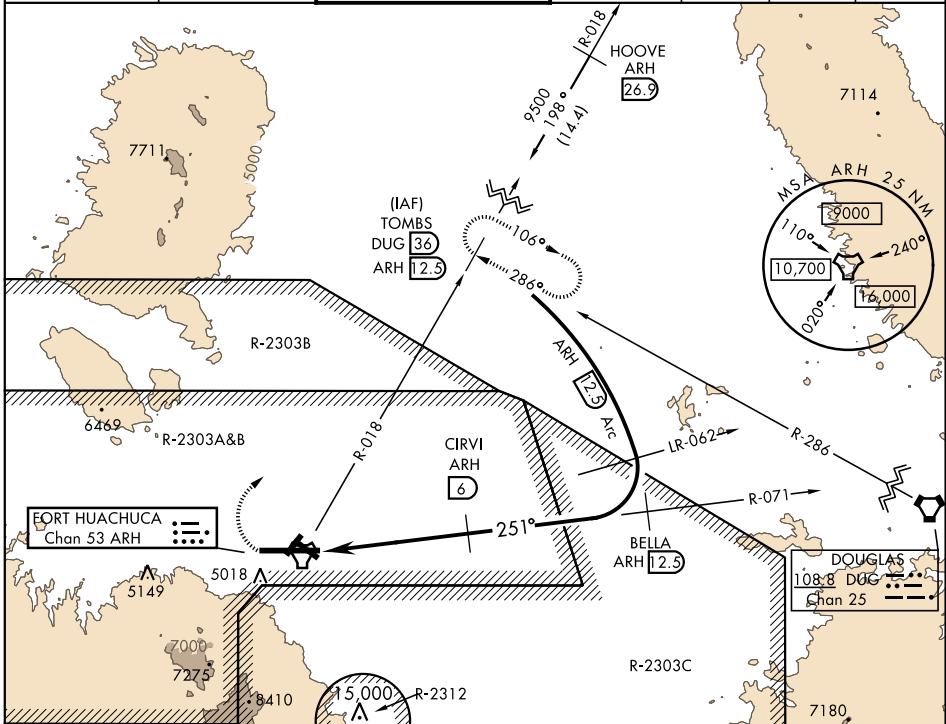

TACAN ARH Chan 53	APCH CRS 251°	Rwy ldg TDZE 12,001 4629	Arpt Elev 4719
----------------------	------------------	--------------------------------	-------------------

AL-5081 [USA]

FORT HUACHUCA-SIERRA VISTA/
SIERRA VISTA MUNI-LIBBY AAF (KFHU)

▼ * Circling not authorized South of Rws 8 and 30.

MISSED APPROACH: Climb to 5300 then climbing right turn to 9500 via ARH R-018 to TOMBS INT/DUG 36 DME and hold.

ATIS ★ 134.75 263.025	LIBBY AAF GCA 127.05 254.35	LIBBY TOWER ★ 124.95 (CTAF) 284.75	GND CON 121.7 268.7	ASR/PAR	UNICOM 122.95	ASOS 119.675
--------------------------	--------------------------------	---------------------------------------	------------------------	---------	------------------	-----------------

ELEV 4719	TDZE 4629	5300	9500	VGSI and descent angle not coincident.	TOMBS R-018 ARH 12.5
-----------	-----------	------	------	--	----------------------

CATEGORY	A	B	C	D	E
S-26	5100-1	471 (500-1)	5100-1¼ 471 (500-1¼)	5100-1½ 471 (500-1½)	5100-1¾ 471 (500-1¾)
CIRCLING *	5160-1 441 (500-1)	5180-1 461 (500-1)	5180-1½ 461 (500-1½)	5280-2	561 (600-2)

SW-4, 10 OCT 2019 to 07 NOV 2019

SW-4, 10 OCT 2019 to 07 NOV 2019