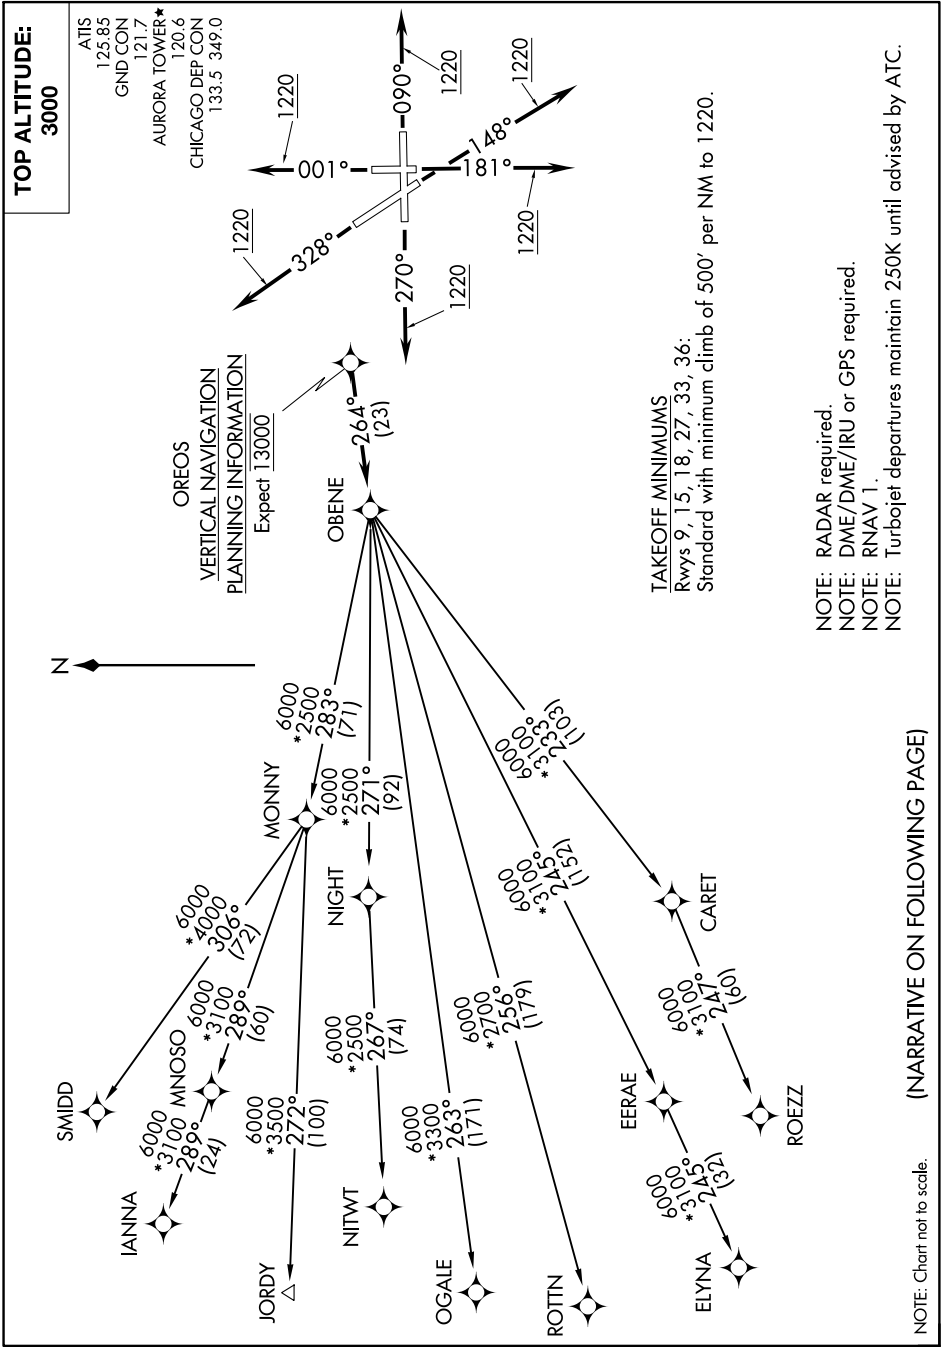

(OBENE3.OBENE) 18312

OBENE THREE DEPARTURE (RNAV) AL-5103 (FAA)

AURORA MUNI (ARR)
CHICAGO/AURORA, ILLINOIS

EC-3, 10 OCT 2019 to 07 NOV 2019

OBENE THREE DEPARTURE (RNAV)

(OBENE3.OBENE) 08NOV18

CHICAGO/AURORA, ILLINOIS
AURORA MUNI (ARR)

EC-3, 10 OCT 2019 to 07 NOV 2019