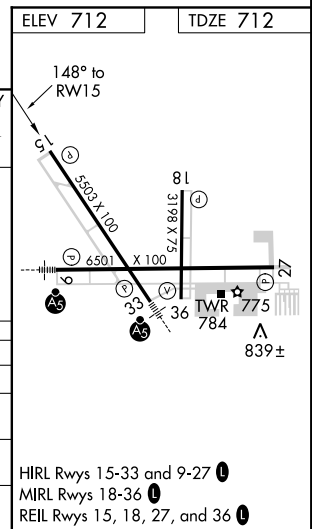

WAAS CH 72941 W15A	APP CRS 148°	Rwy ldg TDZE Apt Elev	5503 712 712
--	------------------------	-----------------------------	---

RNAV (GPS) RWY 15

AURORA MUNI (A.R.R.)

RNP APCH.		MISSED APPROACH: Climb to 3000 direct UQITY and hold, continue climb-in-hold to 3000.			
▼ For uncompensated Baro-VNAV systems, LNAV/VNAV NA below -20°C or above 54°C. Rwy 15 helicopter visibility reduction below ¼ SM NA.					
ATIS 125.85	CHICAGO APP CON 133.5 349.0	AURORA TOWER* 120.6 (CTAF) 0	GND CON 121.7	CLNC DEL 121.7 (When lower closed)	UNICOM 122.95 123.5