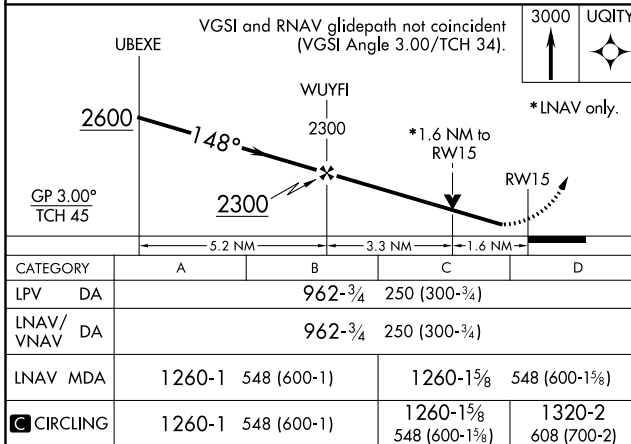

WAAS CH 72941 W15A	APP CRS 148°	Rwy ldg TDZE Apt Elev	5503 712 712
--	------------------------	-----------------------------	---

RNAV (GPS) RWY 15

AURORA MUNI (A.R.R.)

RNP APCH.		MISSED APPROACH: Climb to 3000 direct UQITY and hold, continue climb-in-hold to 3000.			
▼ For uncompensated Baro-VNAV systems, LNAV/VNAV NA below -20°C or above 54°C. Rwy 15 helicopter visibility reduction below ¼ SM NA.					
ATIS 125.85	CHICAGO APP CON 133.5 349.0	AURORA TOWER* 120.6 (CTAF) 0	GND CON 121.7	CLNC DEL 121.7 (When lower closed)	UNICOM 122.95 123.5