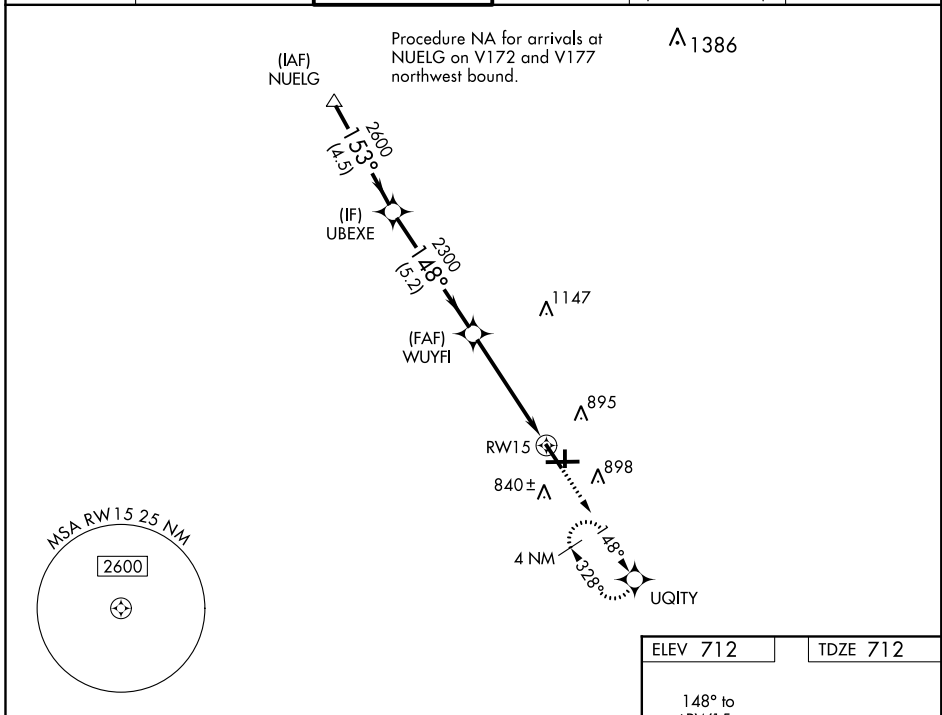

WAAS CH 72941 W15A	APP CRS 148°	Rwy ldg TDZE Apt Elev	5503 712 712
--	------------------------	-----------------------------	---

RNAV (GPS) RWY 15

AURORA MUNI (A.R.R.)

RNP APCH.		MISSED APPROACH: Climb to 3000 direct UQITY and hold, continue climb-in-hold to 3000.			
▼ For uncompensated Baro-VNAV systems, LNAV/VNAV NA below -20°C or above 54°C. Rwy 15 helicopter visibility reduction below ¼ SM NA.					
ATIS 125.85	CHICAGO APP CON 133.5 349.0	AURORA TOWER* 120.6 (CTAF) 0	GND CON 121.7	CLNC DEL 121.7 (When lower closed)	UNICOM 122.95 123.5

EC-3, 10 OCT 2019 to 07 NOV 2019

EC-3, 10 OCT 2019 to 07 NOV 2019