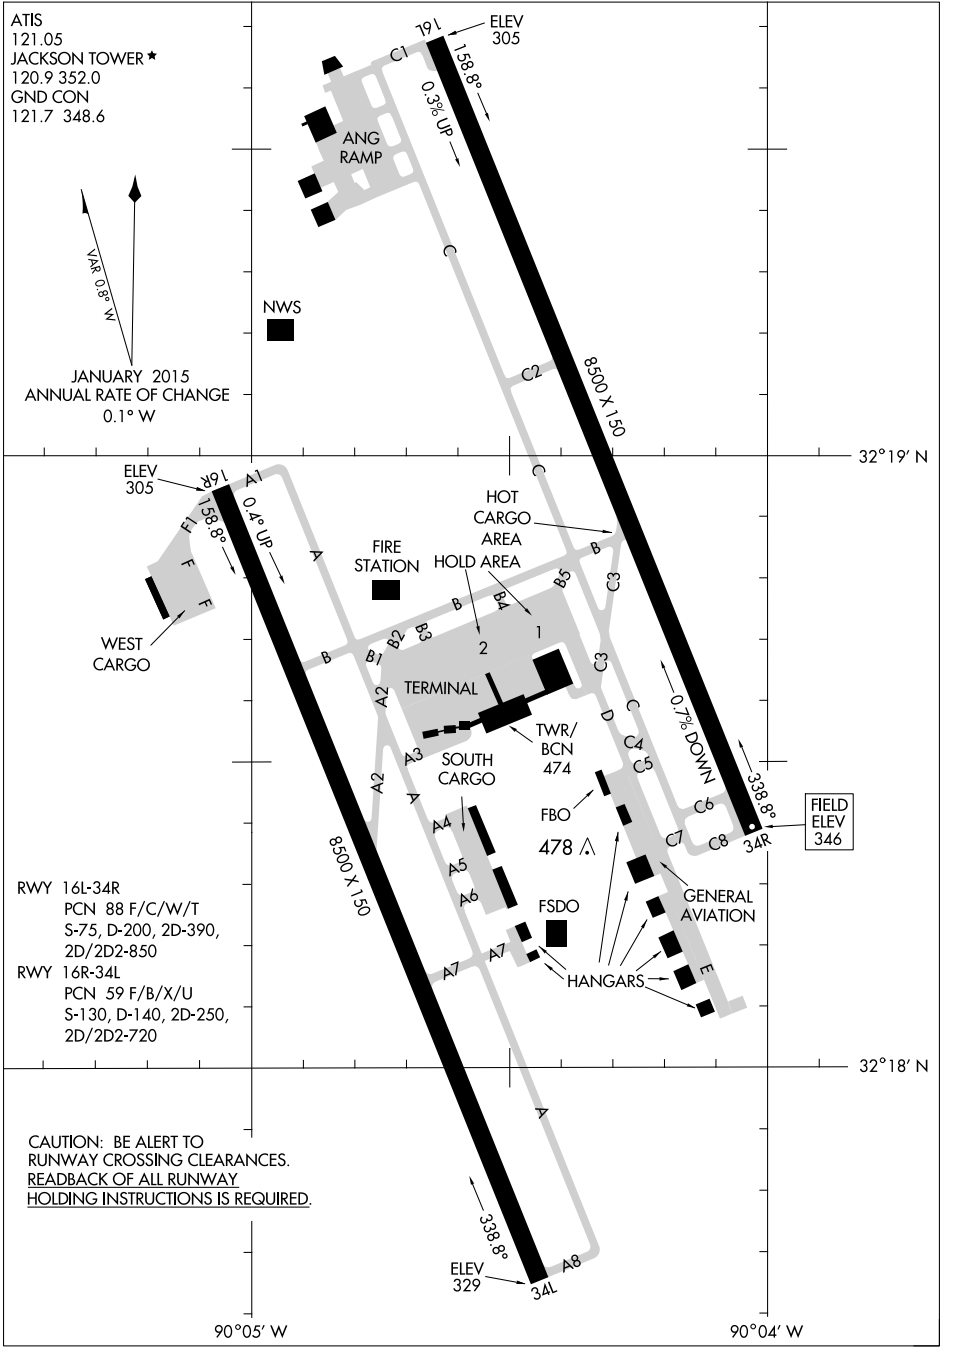

19115 **AIRPORT DIAGRAM** JACKSON-MEDGAR WILEY EVERS INTL (JAN)
 AL-5132 (FAA) JACKSON, MISSISSIPPI

SC-4, 10 OCT 2019 to 07 NOV 2019

SC-4, 10 OCT 2019 to 07 NOV 2019