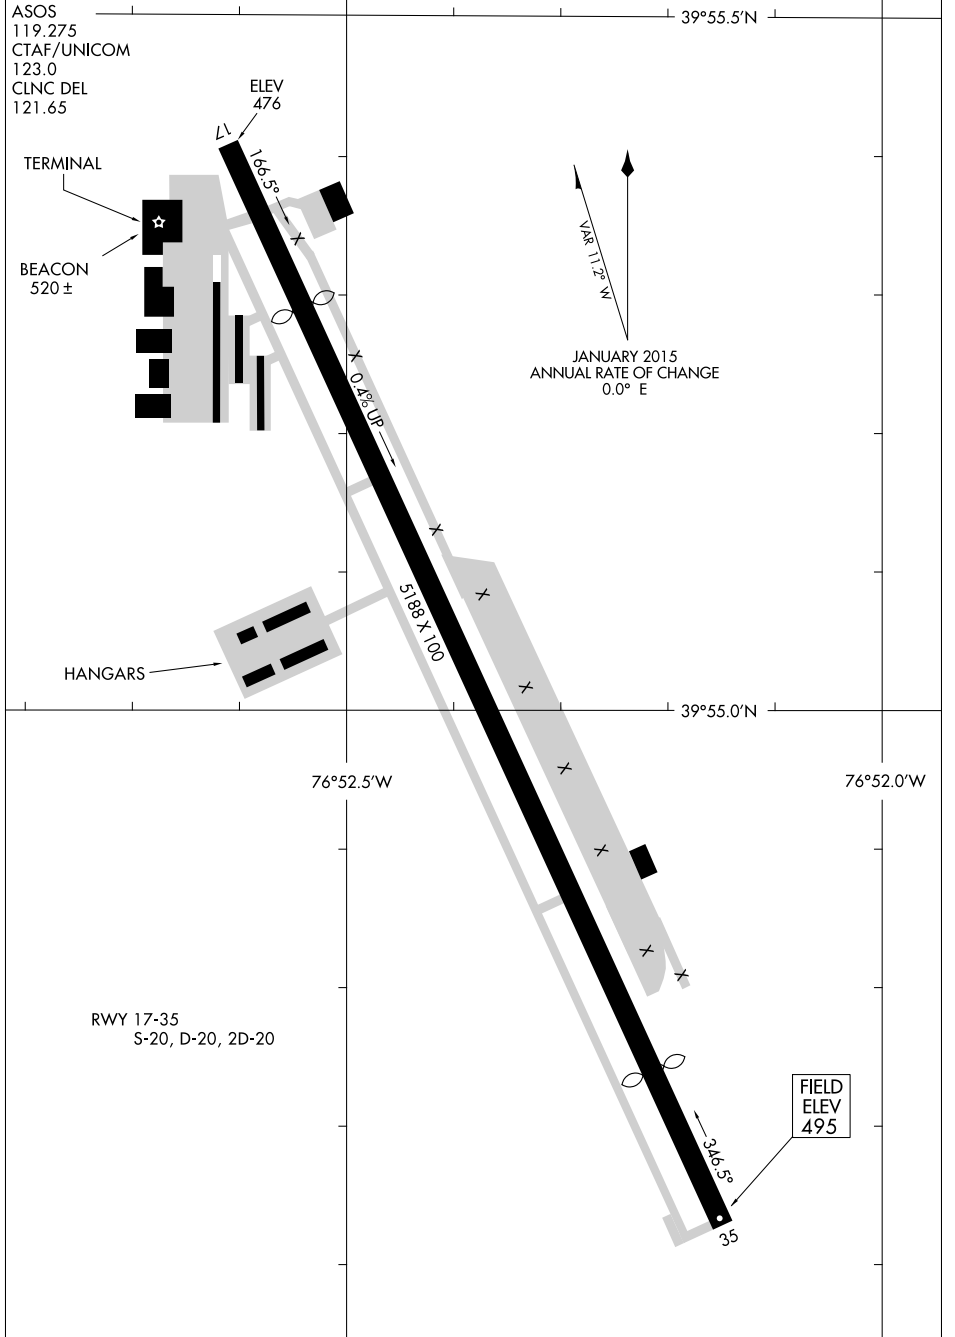

16147

# AIRPORT DIAGRAM

AL-5137 (FAA)

YORK (THV)  
YORK, PENNSYLVANIA

NE-4, 10 OCT 2019 to 07 NOV 2019

NE-4, 10 OCT 2019 to 07 NOV 2019

# AIRPORT DIAGRAM

16147

YORK, PENNSYLVANIA  
YORK (THV)