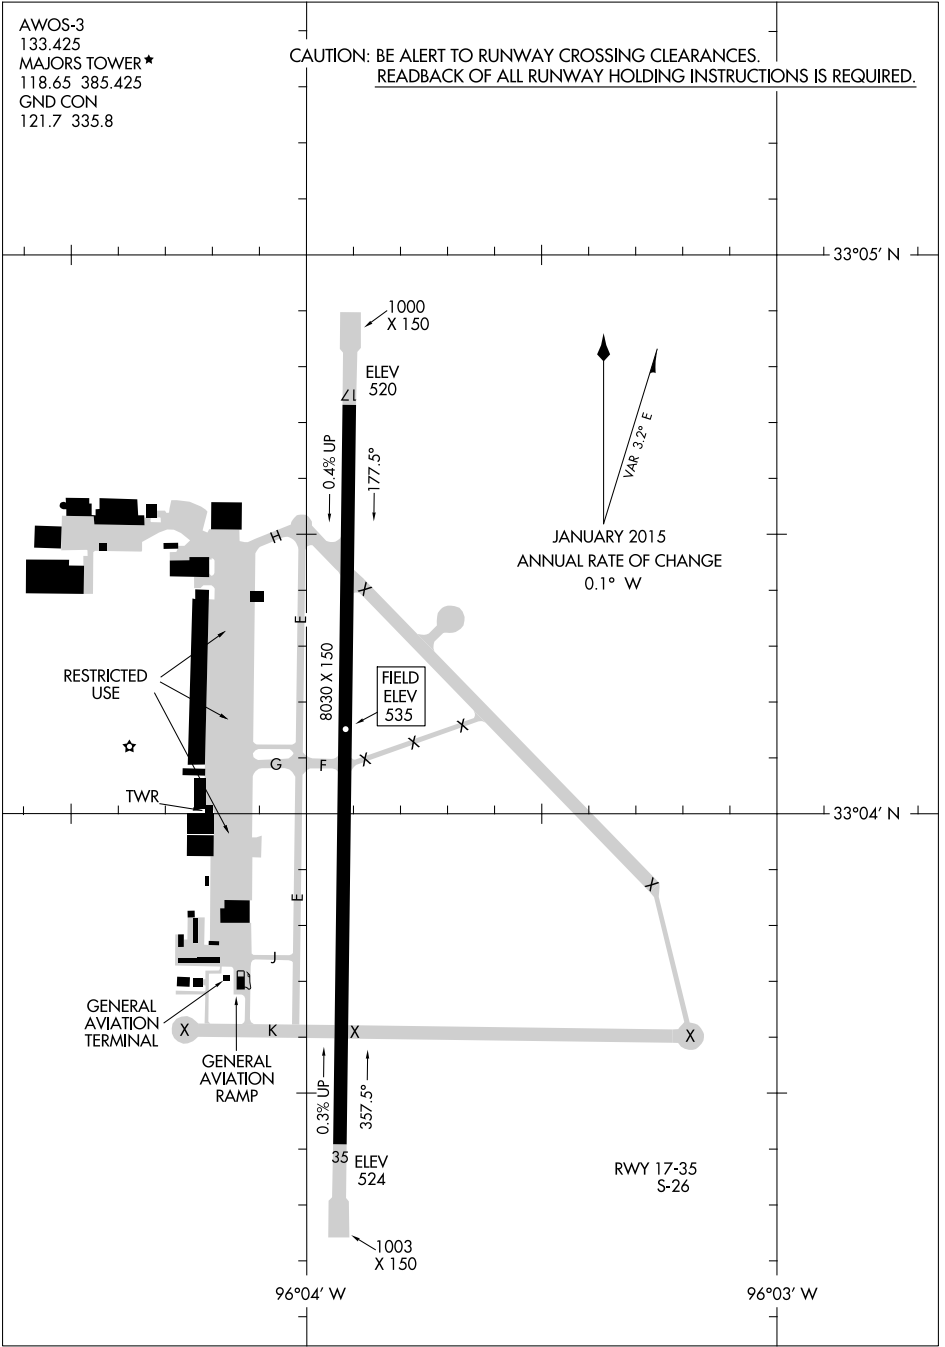

# AIRPORT DIAGRAM

AL-5138 (FAA)

MAJORS (GVT)  
GREENVILLE, TEXAS

AWOS-3  
133.425  
MAJORS TOWER ★  
118.65 385.425  
GND CON  
121.7 335.8

CAUTION: BE ALERT TO RUNWAY CROSSING CLEARANCES.  
READBACK OF ALL RUNWAY HOLDING INSTRUCTIONS IS REQUIRED.

SC-2, 10 OCT 2019 to 07 NOV 2019

SC-2, 10 OCT 2019 to 07 NOV 2019

# AIRPORT DIAGRAM

GREENVILLE, TEXAS  
MAJORS (GVT)