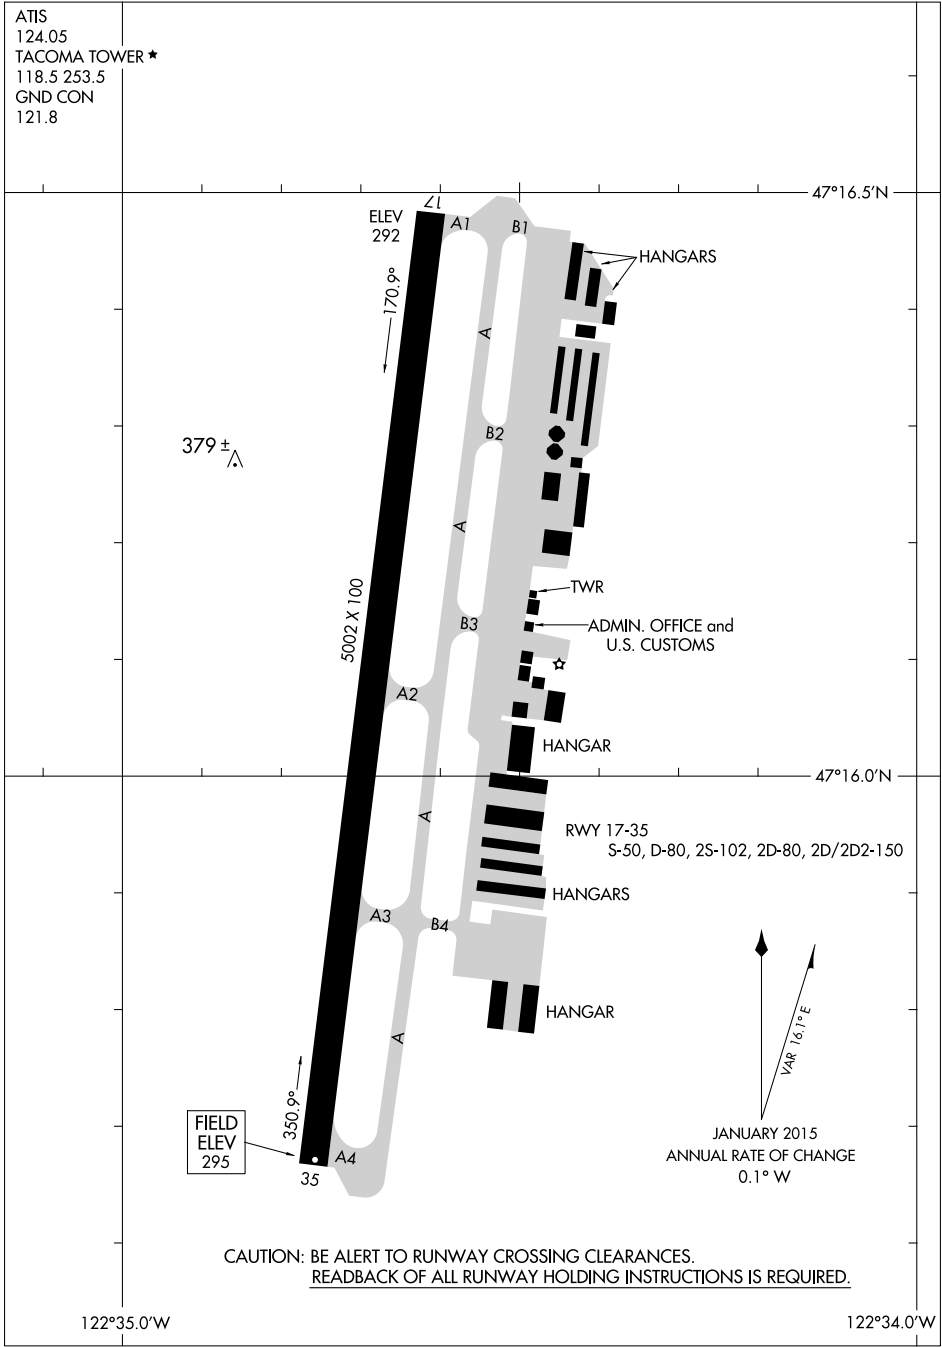

15064

AIRPORT DIAGRAM

AL-5186 (FAA)

TACOMA NARROWS (TIW)
TACOMA, WASHINGTON

ATIS
124.05
TACOMA TOWER ★
118.5 253.5
GND CON
121.8

NW-1, 10 OCT 2019 to 07 NOV 2019

NW-1, 10 OCT 2019 to 07 NOV 2019

CAUTION: BE ALERT TO RUNWAY CROSSING CLEARANCES.
READBACK OF ALL RUNWAY HOLDING INSTRUCTIONS IS REQUIRED.

122°35.0'W

122°34.0'W

AIRPORT DIAGRAM

15064

TACOMA, WASHINGTON
TACOMA NARROWS (TIW)

TACOMA, WASHINGTON