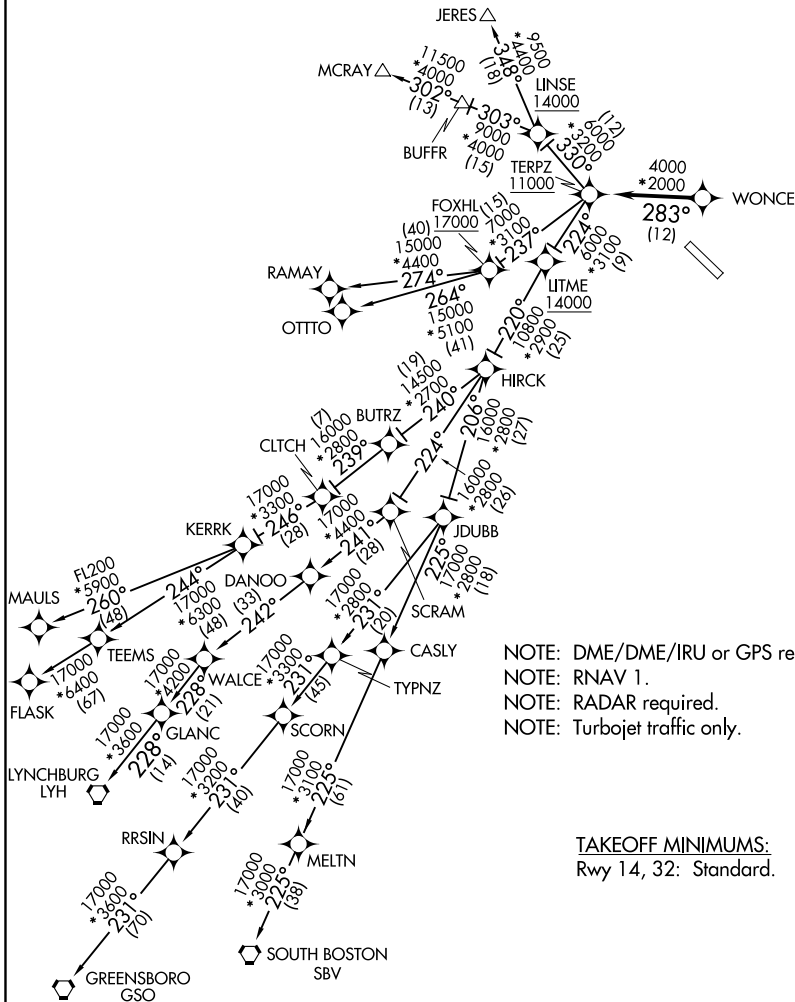

TERPZ SIX DEPARTURE (RNAV)

GAITHERSBURG, MARYLAND

AWOS-3
 128.275
 CLNC DEL
 121.6
 UNICOM
 123.075 (CTAF)
 POTOMAC DEP CON
 128.7

TOP ALTITUDE:
RAMAY, OTTTO, MAULS, FLASK,
SBV, LYH, GSO TRANSITIONS:
17000
JERES, MCRAY TRANSITIONS:
16000

NOTE: DME/DME/IRU or GPS required.
 NOTE: RNAV 1.
 NOTE: RADAR required.
 NOTE: Turbojet traffic only.

TAKEOFF MINIMUMS:
 Rwy 14, 32: Standard.

NOTE: Chart not to scale.

TERPZ SIX DEPARTURE (RNAV)

GAITHERSBURG, MARYLAND

NE-3, 10 OCT 2019 to 07 NOV 2019

NE-3, 10 OCT 2019 to 07 NOV 2019